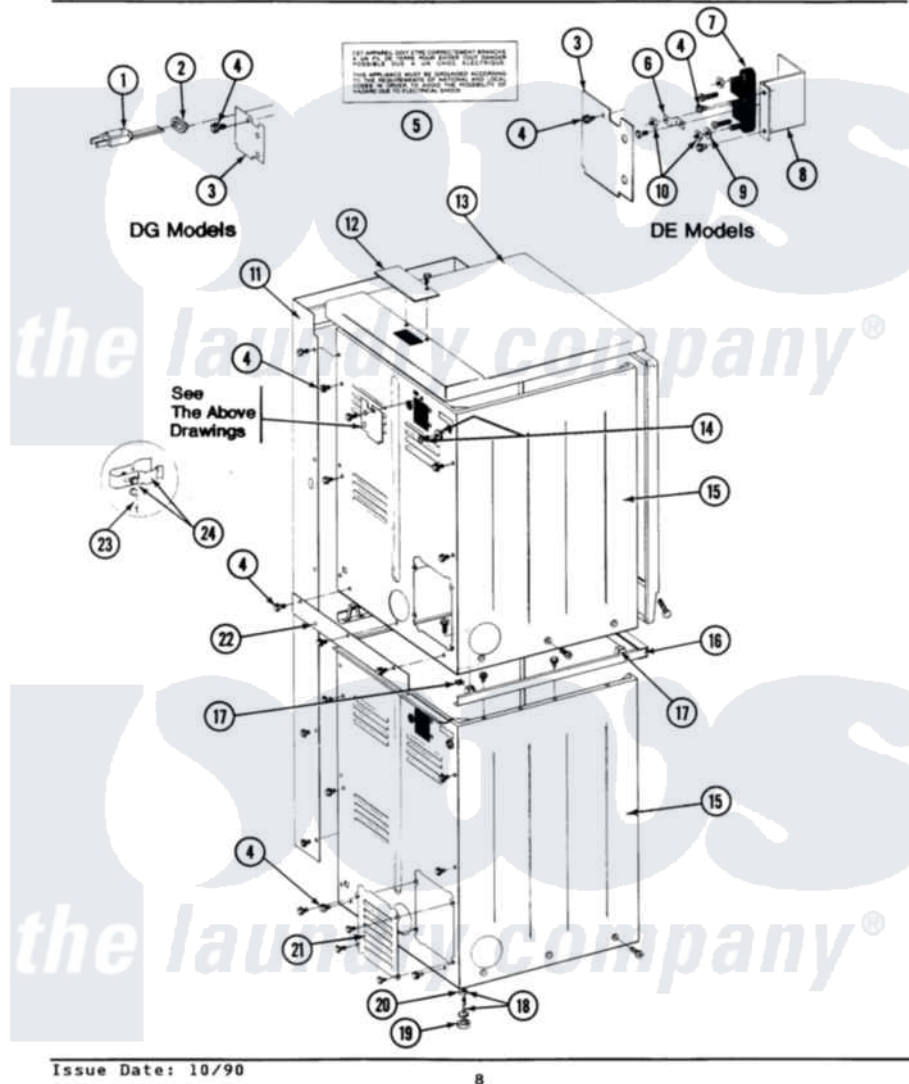

Maytag GDG27CT 09 - REAR VIEW

SECTION: REAR VIEW
MODEL: DE-DG27CS-CT

Maytag [Residential Maytag GDG27CT Dryer Parts](#) Parts Diagram 09 - REAR VIEW
Click on the part number to view part

Item	Original Part Number	Replaced By	Status	Part Description
001	302521		Not Available	CORD, POWER PART NOT USED-GAS MODELS ONLY
002	211881			Grommet, Cord Part Not Used-Gas Models Only
003	Y312905		Not Available	COVER, TERMINAL
004	Y313561			Screw----NA
005	214519			LABEL, ELECTRICAL INSTR. PART NOT USED-GAS MODELS ONLY
006	Y311423	489483		Screw 10-32 X 1/2
"	Y312184			Strap, Grounding
007	400008			Block, Terminal
"	Y312209	W10001200		Screw
008	Y312904			Bracket, Terminal Block
009	Y311270			Washer, Terminal Block
010	311484	112432		Nut
011	NLA		Not Available	SCREW
012	NLA		Not Available	COVER PLATE

"	Y313559		Screw
013	307104		Top Cover Assembly
"	NLA	Not Available	TOP COVER ASSY ALM
014	NLA	Not Available	SCREW & WASHER ASSY.
015	213007		Xfor Cabinet See Cabinet, Back
"	307125	Not Available	CABINET, LOWER (WHITE)
"	NLA	Not Available	CABINET, LOWER (ALMOND)
"	Y310632	1163839	Screw
016	911050	4312464	Screw
"	NLA	Not Available	SPACER ASSM-WHITE
"	Y310632	1163839	Screw
017	310933	33002194	Nut, Speed
018	Y302699	22003428	Leg, Adjustable
019	210684		Foot, Adjustable Leg
020	210385		Lock Nut For Adjustable Leg
021	211294	90767	Screw, 8A X 3/8 HeX Washer Head Tapping
"	Y312951	Not Available	ACCESS COVER, BACK
"	Y313559		Screw
022	NLA	Not Available	FILLER STRIP
"	Y310632	1163839	Screw
023	311155		Ground Wire And Clamp
024	301548		Clamp, Ground Wire
"	313122		Screw - Baffle To Tumbler