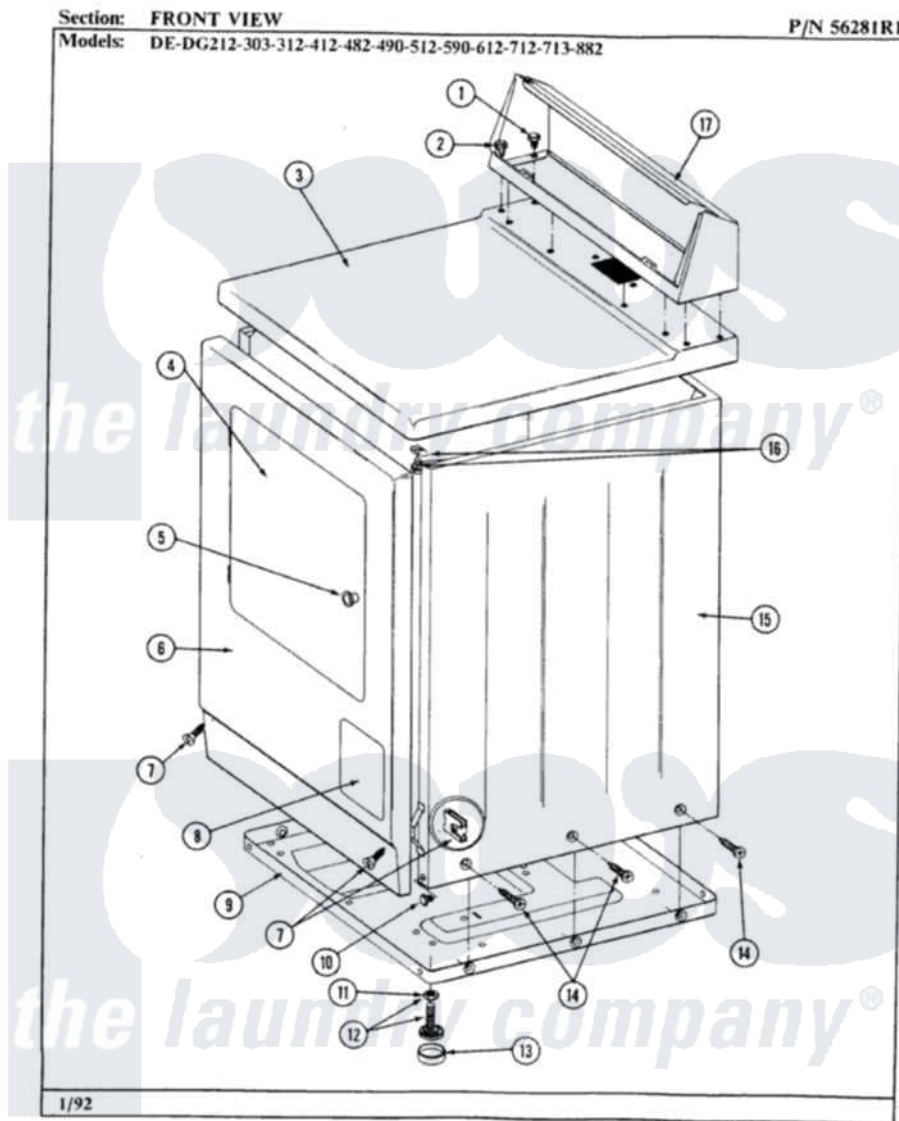

# Maytag GDG303 03 - FRONT VIEW

26

Maytag [Residential Maytag GDG303 Dryer Parts](#) Parts Diagram 03 - FRONT VIEW  
 Click on the part number to view part

Item	Original Part Number	Replaced By	Status	Part Description
1	211194		Not Available	LOCK WASHER
2	<a href="#">Y313559</a>			Screw
3	307104M		Not Available	TOP COVER ASSY
4	306668M		Not Available	DOOR, HARVEST WHEAT
5	303942		Not Available	KNOB AND SCREW
6	304594M	<a href="#">3369903</a>		Dishrack
7	<a href="#">204439</a>			Screw And Fstner Assembly
8	302542M		Not Available	ACCESS DOOR-HARVEST WHEAT
9	Y303361		Not Available	BASE ASSY. (UPPER & LOWER)
10	Y310632	<a href="#">1163839</a>		Screw
11	Y052740	<a href="#">62739</a>		Nut, Lock
12	<a href="#">Y305086</a>			Adjustable Leg And Nut
13	<a href="#">Y314137</a>			Foot, Rubber
14	<a href="#">213007</a>			Xfor Cabinet See Cabinet, Back

15	305302M	Not Available	CABINET-HARVEST WHEAT
16	<a href="#">204445</a>		Screw And Fastener Assembly
17	305193M	Not Available	CONSOLE-HARVEST WHEAT