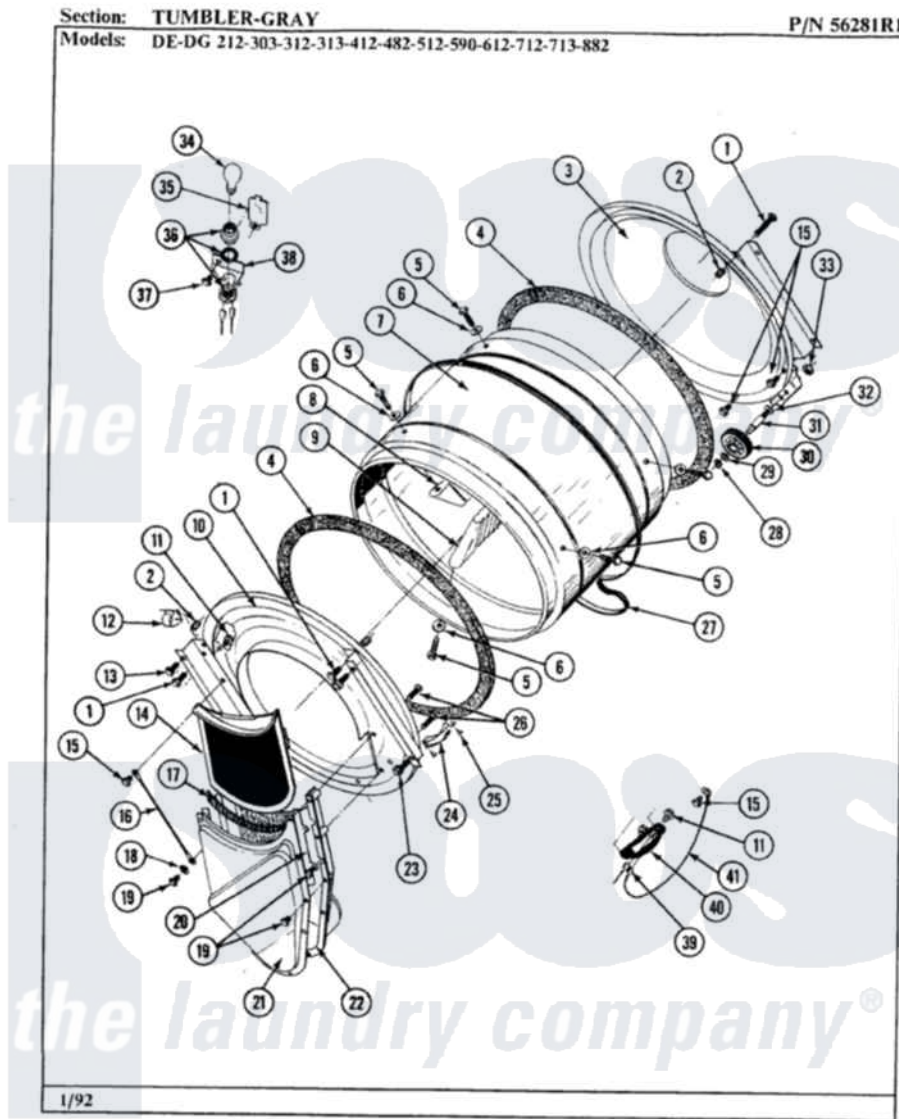

Maytag GDG303 09 - TUMBLER-GRAY

32

Maytag [Residential Maytag GDG303 Dryer Parts](#) Parts Diagram 09 - TUMBLER-GRAY
 Click on the part number to view part

Item	Original Part Number	Replaced By	Status	Part Description
1	313764		Not Available	SCREW
2	313915	31-3915		Tech Sheet
3	Y306660	33001106		Back, Tumbler
4	Y313541	33313541		Seal- Tumbler
5	Y310759			Screw, Tumbler Baffles
6	314158			Washer, Baffle To Tumbler
7	305187		Not Available	TUMBLER W/BAFFLES
"	Y314153		Not Available	TUMBLER No.
8	314154		Not Available	TUMBLER BAFFLE - SHORT
9	314155	33001004		Baffle, Tall
10	Y303815	33001231		Front- Tumbler
12	Y310376			Clip, Door Switch Harness
13	Y313561			Screw---NA
14	Y304388	33001003		Screen, Lint
15	211294	90767		Screw, 8A X 3/8 HeX Washer Head Tapping
16	205810			Wire, Ground

17	Y313796		Lint Seal
18	310557		Washer
19	Y312961	W10116751	Screw
20	Y313795		Guide For Lint Screen
21	Y312964	Not Available	OUTLET DUCT - OUTER HALF
22	Y304810	Not Available	OUTLET DUCT ASSEMBLY---S
23	Y310632	1163839	Screw
24	306508		Tumbler Bearing Kit ---W
25	210720		Rivet, Bearing To Tumbler Fmt
26	Y314110	33002917	Screw, No.10-16
27	Y312959		Poly "V" Belt For Tumbler
28	410233	9703438	Ring-Retrn
29	312535		Washer, Vault Mounting Brk.
30	Y303373	12001541	Drum Roller/Washer Assembly--W
31	Y312948	6-3129480	Shaft- Tumbler
32	Y313347	312535	Washer, Vault Mounting Brk.
33	312538	33001443	Nut, Hex