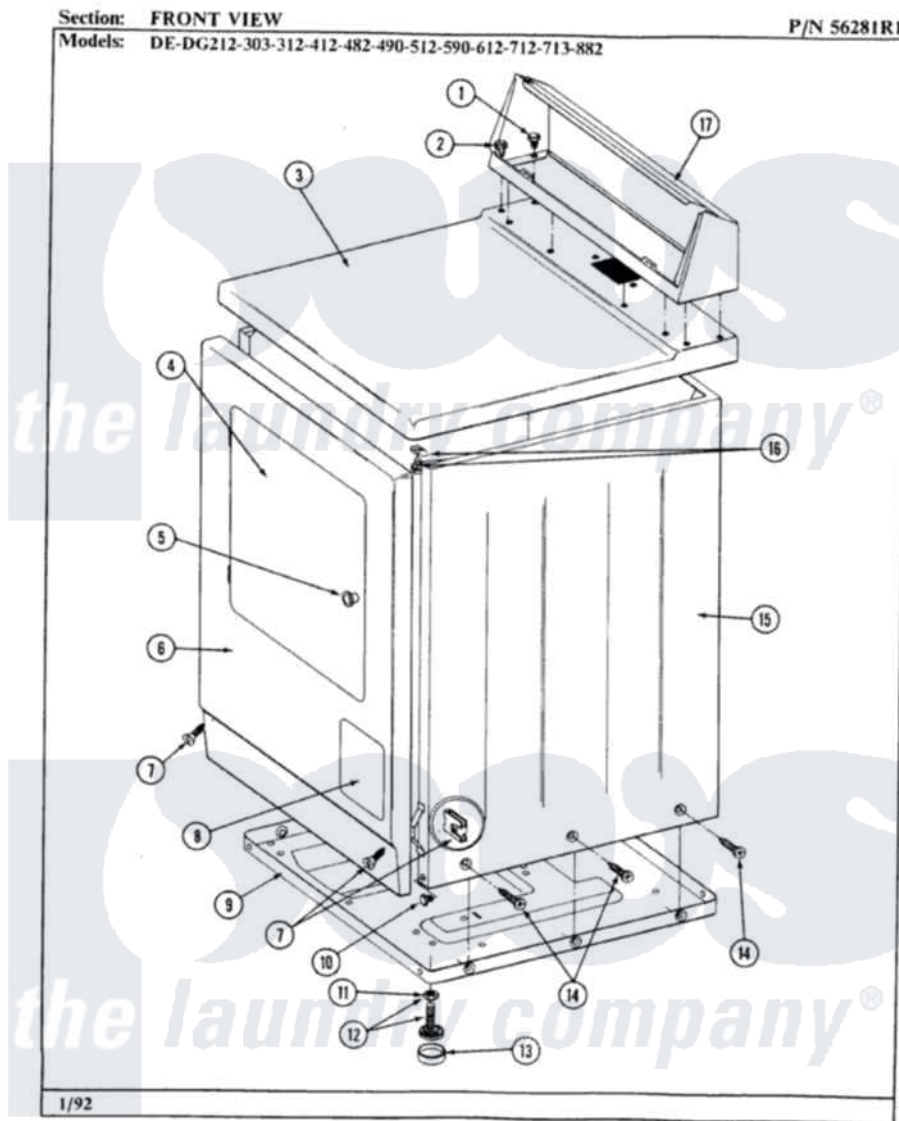

Maytag GDG313 03 - FRONT VIEW

26

Maytag [Residential Maytag GDG313 Dryer Parts](#) Parts Diagram 03 - FRONT VIEW
 Click on the part number to view part

Item	Original Part Number	Replaced By	Status	Part Description
1	211194		Not Available	LOCK WASHER
2	Y313559			Screw
3	307104M		Not Available	TOP COVER ASSY
4	306668M		Not Available	DOOR, HARVEST WHEAT
5	303942		Not Available	KNOB AND SCREW
6	304594M	3369903		Dishrack
7	204439			Screw And Fstner Assembly
8	302542M		Not Available	ACCESS DOOR-HARVEST WHEAT
9	Y303361		Not Available	BASE ASSY. (UPPER & LOWER)
10	Y310632	1163839		Screw
11	Y052740	62739		Nut, Lock
12	Y305086			Adjustable Leg And Nut
13	Y314137			Foot, Rubber
14	213007			Xfor Cabinet See Cabinet, Back

15	305302M	Not Available	CABINET-HARVEST WHEAT
16	204445		Screw And Fastener Assembly
17	305193M	Not Available	CONSOLE-HARVEST WHEAT