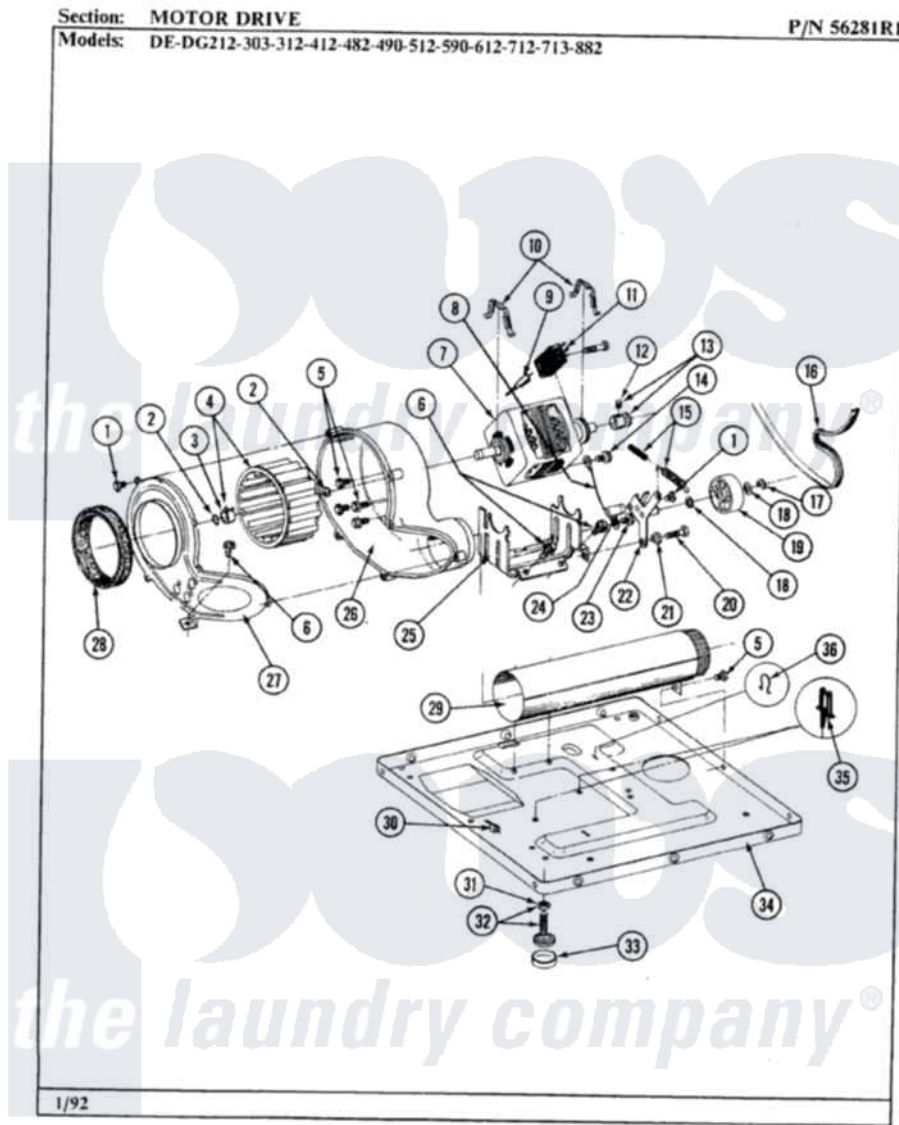

# Maytag GDG313 05 - MOTOR DRIVE

-40-

Maytag [Residential Maytag GDG313 Dryer Parts](#) Parts Diagram 05 - MOTOR DRIVE  
 Click on the part number to view part

Item	Original Part Number	Replaced By	Status	Part Description
1	Y312961	<a href="#">W10116751</a>		Screw
2	410233	<a href="#">9703438</a>		Ring-Retrn
3	<a href="#">312967</a>			Clamp, Blower Housing
4	<a href="#">Y303836</a>			Blower Wheel Assembly And Clamp
5	Y310632	<a href="#">1163839</a>		Screw
6	<a href="#">Y313561</a>			Screw---NA
7	Y303358	<a href="#">W10410999</a>		Motor-Drive
8	<a href="#">901220</a>			Ground Wire
9	306448		Not Available	WIRE
10	<a href="#">Y015825</a>			Clip, Motor To Motor Support
11	Y303877		Not Available	SWITCH, MOTOR EXTERNAL START No.303358-2, No.303358-4, 303358-7
"	<a href="#">Y303879</a>			Switch, Motor External Start
"	306207		Not Available	(PROD. No.303358-8 & No.303358-9)
12	<a href="#">Y053241</a>			Set Screw, Motor Pulley