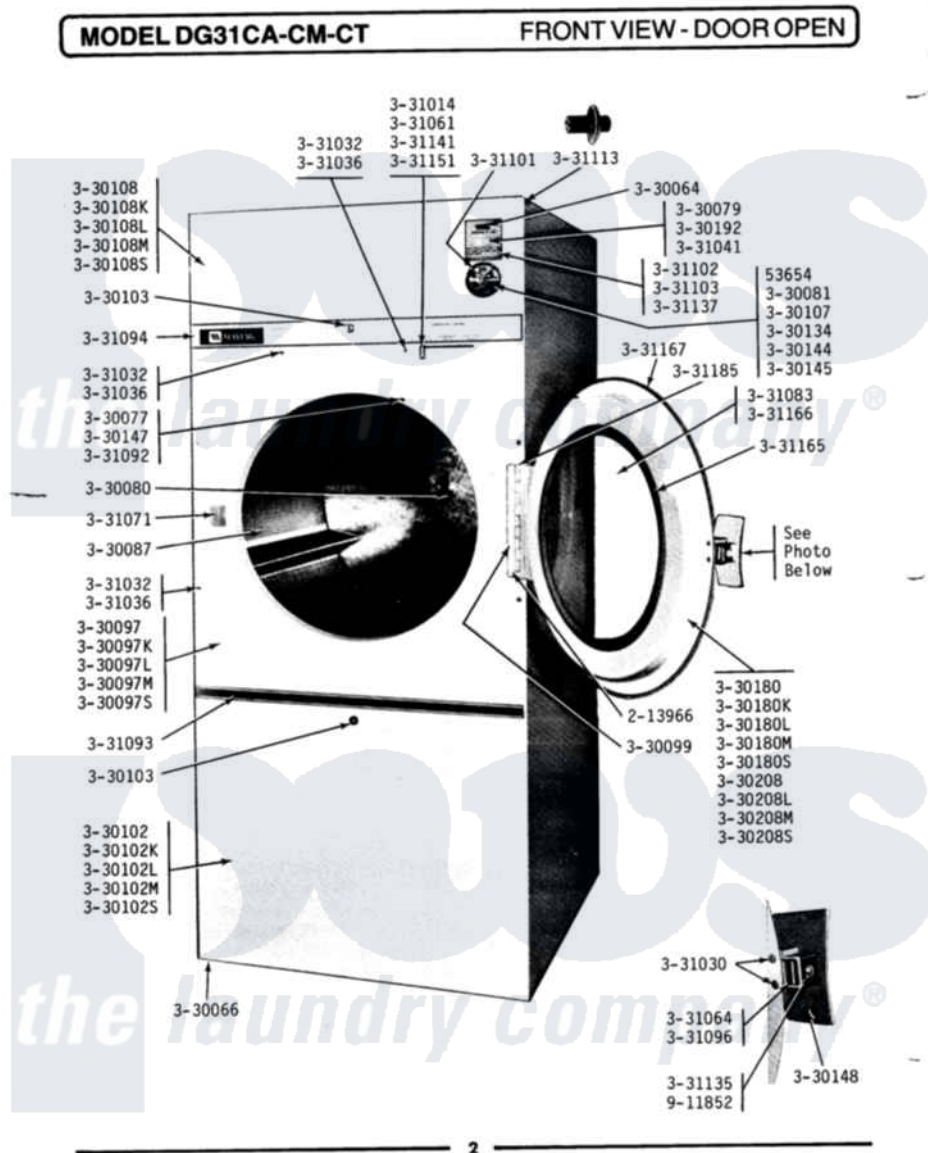

# Maytag GDG31CA 01 - FRONT VIEW-DOOR OPEN

Maytag Residential Maytag GDG31CA Dryer Parts Parts Diagram 01 - FRONT VIEW-DOOR OPEN  
 Click on the part number to view part

Item	Original Part Number	Replaced By	Status	Part Description
NI	NLA		Not Available	GULMITE WRENCH No.8
"	NLA		Not Available	SCREW, No.5-40 X 3/8
003	213966	<a href="#">3400014</a>		Screw
004	<a href="#">Y330064</a>			Pilot Light
NI	NLA		Not Available	LEVELING LEG
006	<a href="#">Y330077</a>			Door Switch
007	Y330079		Not Available	SWITCH, PUSH-TO-START
008	Y330080		Not Available	SPIDER & SHAFT ASSEMBLY
009	<a href="#">330081</a>			Timer - CA 60 Minutes
010	<a href="#">Y330087</a>			Drum Assembly Complete
NI	NLA		Not Available	FRONT PANEL (WHT)
"	NLA		Not Available	(ALM)
"	NLA		Not Available	(H. WHEAT)
"	NLA		Not Available	HINGE, DOOR
016	Y330102			FRONT PANEL-WHITE
NI	NLA		Not Available	(ALM)