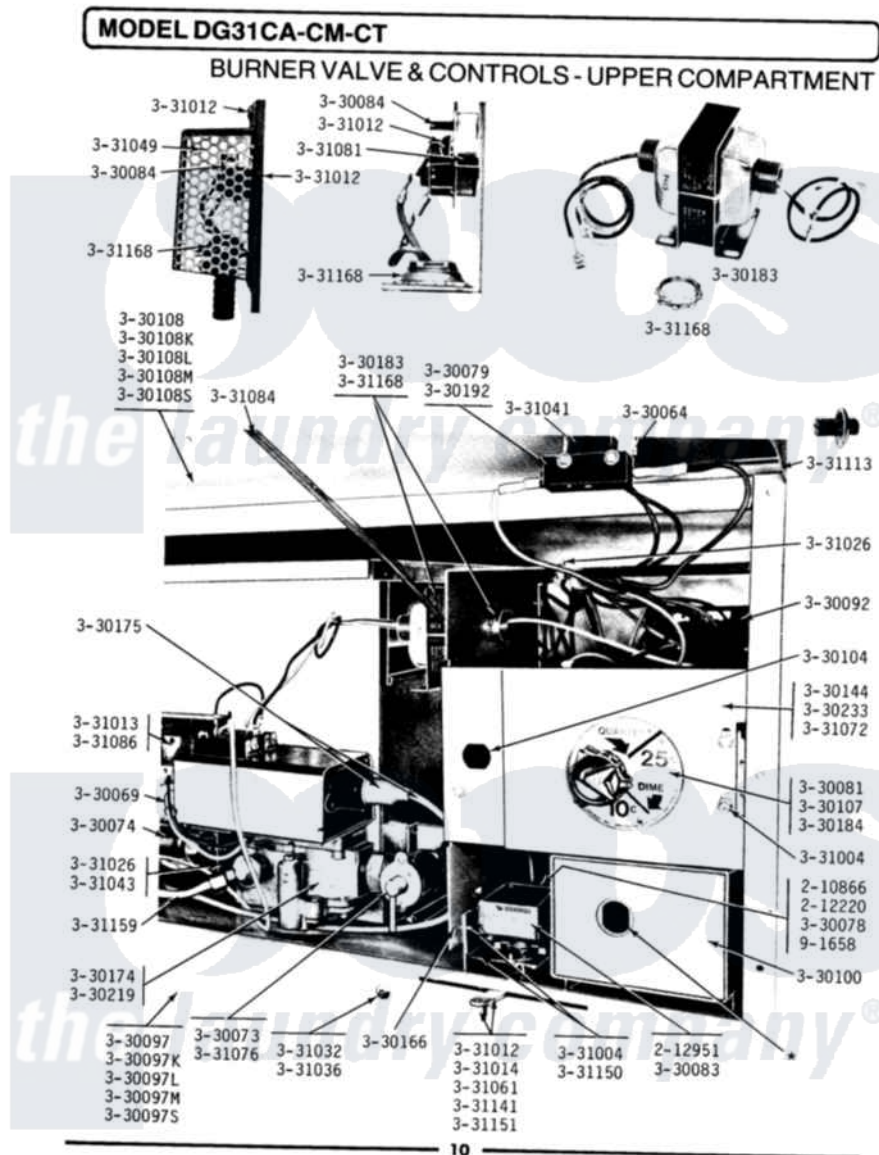

Maytag GDG31CA 05 - BURNER VALVE & CONTROLS-UPPER COMP.

Maytag Residential Maytag GDG31CA Dryer Parts Parts Diagram 05 - BURNER VALVE & CONTROLS-UPPER COMP.
 Click on the part number to view part

Item	Original Part Number	Replaced By	Status	Part Description
001	210866			Nut, Twin Speed
002	212220	213501		Screw, No.6-20 X 1-1/8 Inch
003	212951			Screw, No.6-32 X 1/4 Inch
004	Y330064			Pilot Light
NI	NLA		Not Available	BURNER, MAIN
006	Y330073			Valve, Shut-Off
NI	NLA		Not Available	MANIFOLD, MAIN BURNER
008	Y330078			Cool-Down Bypass Switch
009	Y330079		Not Available	SWITCH, PUSH-TO-START
010	330081			Timer - CA 60 Minutes
011	Y330083		Not Available	CONTROL, TEMPERATURE
012	330084			Thermostat, Hi-Limit
013	Y330092			Terminal Block
NI	NLA		Not Available	FRONT PANEL (WHT)
"	NLA		Not Available	(ALM)
"	NLA		Not Available	(H. WHEAT)