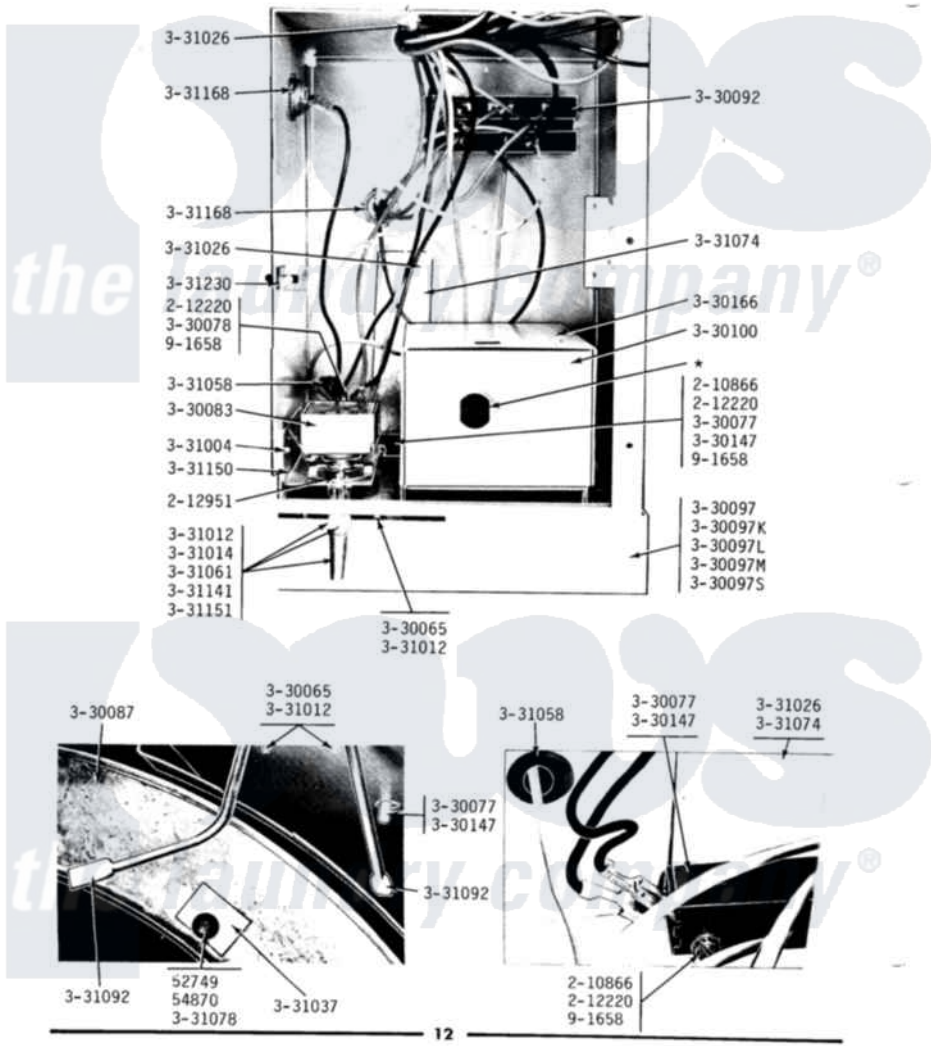

Maytag GDG31CA 06 - DOOR SWTCH, TEMP CNTRL, & TERMINAL BLOCK

MODEL DG31CA-CM-CT

DOOR SWITCH, TEMPERATURE CONTROL & TERMINAL BLOCK

Maytag Residential Maytag GDG31CA Dryer Parts Parts Diagram 06 - DOOR SWTCH, TEMP CNTRL, & TERMINAL BLOCK

Click on the part number to view part

Item	Original Part Number	Replaced By	Status	Part Description
001	Y052749	62739		Nut, Lock
NI	NLA		Not Available	LOCK WASHER, 3/8 X 1/16
003	210866			Nut, Twin Speed
004	212220	213501		Screw, No.6-20 X 1-1/8 Inch
005	212951			Screw, No.6-32 X 1/4 Inch
NI	NLA		Not Available	CLIP - ACTUATOR TO CABINET
007	Y330077			Door Switch
008	Y330078			Cool-Down Bypass Switch
009	Y330083		Not Available	CONTROL, TEMPERATURE
010	Y330087			Drum Assembly Complete
011	Y330092			Terminal Block
NI	NLA		Not Available	FRONT PANEL-WHITE
"	NLA		Not Available	FRONT PANEL-ALMOND
"	NLA		Not Available	FRONT PANEL-HARVEST

	NLA		Not Available	WHEAT
015	Y330100		Not Available	COIN BOX ASSEMBLY
016	Y330147			Part Not Used
NI	NLA		Not Available	VAULT ASSEMBLY
"	NLA		Not Available	SCREW - BRACKET TO VAULT
019	331012	400022-1		Screw
020	331014	8281196		Screw
021	331026	90767		Screw, 8A X 3/8 HeX Washer Head Tapping
NI	NLA		Not Available	SQUARE WASHER FOR DRUM ROD
023	331058			Grommet-Temp. Control Tubin
024	331061			Knob For Temperature Contro
NI	NLA		Not Available	MOUNTING PLATE-DOOR SWITCH
"	NLA		Not Available	DRUM ROD
"	NLA		Not Available	ACTUATOR FOR DOOR SWITCH
"	NLA		Not Available	SCREW-TEMP CONTROL LEVER
"	NLA		Not Available	BRACKET-TEMPERATURE CONTROL
030	331151			Lever-Temperature Control
NI	NLA		Not Available	NUT FOR CONDUIT
032	331230			Clip
NI	NLA		Not Available	TWIN FASTENER WITH SCREWS