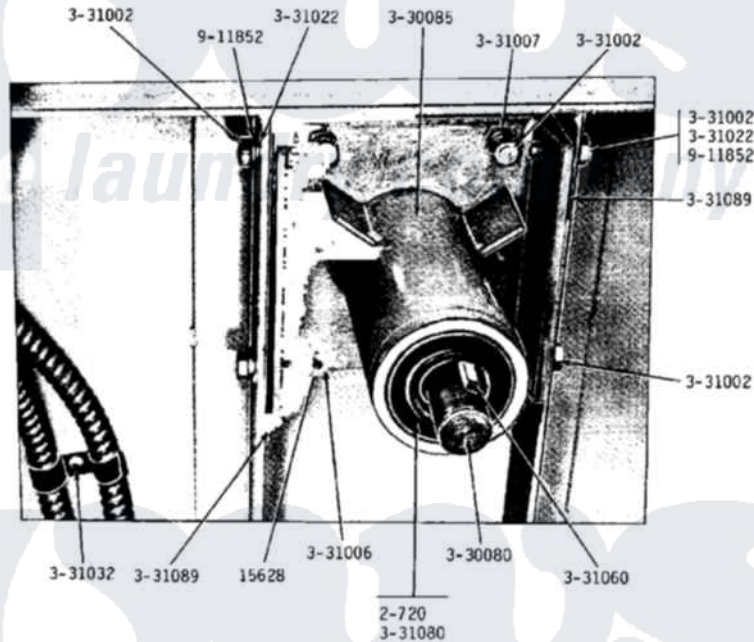

Maytag GDG31CA 12 - DRUM BEARING SUPPORT ASSEMBLY

MODEL DG31CA-CM-CT DRUM BEARING SUPPORT ASSEMBLY

32

Maytag Residential Maytag GDG31CA Dryer Parts Parts Diagram 12 - DRUM BEARING SUPPORT ASSEMBLY
 Click on the part number to view part

Item	Original Part Number	Replaced By	Status	Part Description
NI	NLA		Not Available	BOLT, 5/16 X 3/4 HEX
002	Y200720	22003441		Bearing, Rear
003	Y330080		Not Available	SPIDER & SHAFT ASSEMBLY
004	Y330085			Drum Support Housing
NI	NLA		Not Available	BOLT, DRUM
"	NLA		Not Available	NUT-DRUM SUPPORT BOLT, 5/16
"	NLA		Not Available	NUT-DRUM SUPPORT BOLT, 3/8
"	NLA		Not Available	WASHER, DRUM SUPPORT
009	331032	61002031		Screw, Handle
010	331060			Key For Drum
011	331080		Not Available	SPACER FOR CENTER BEARING
012	331089			Shim For Drum Rod
013	911852	486009		Lockwasher