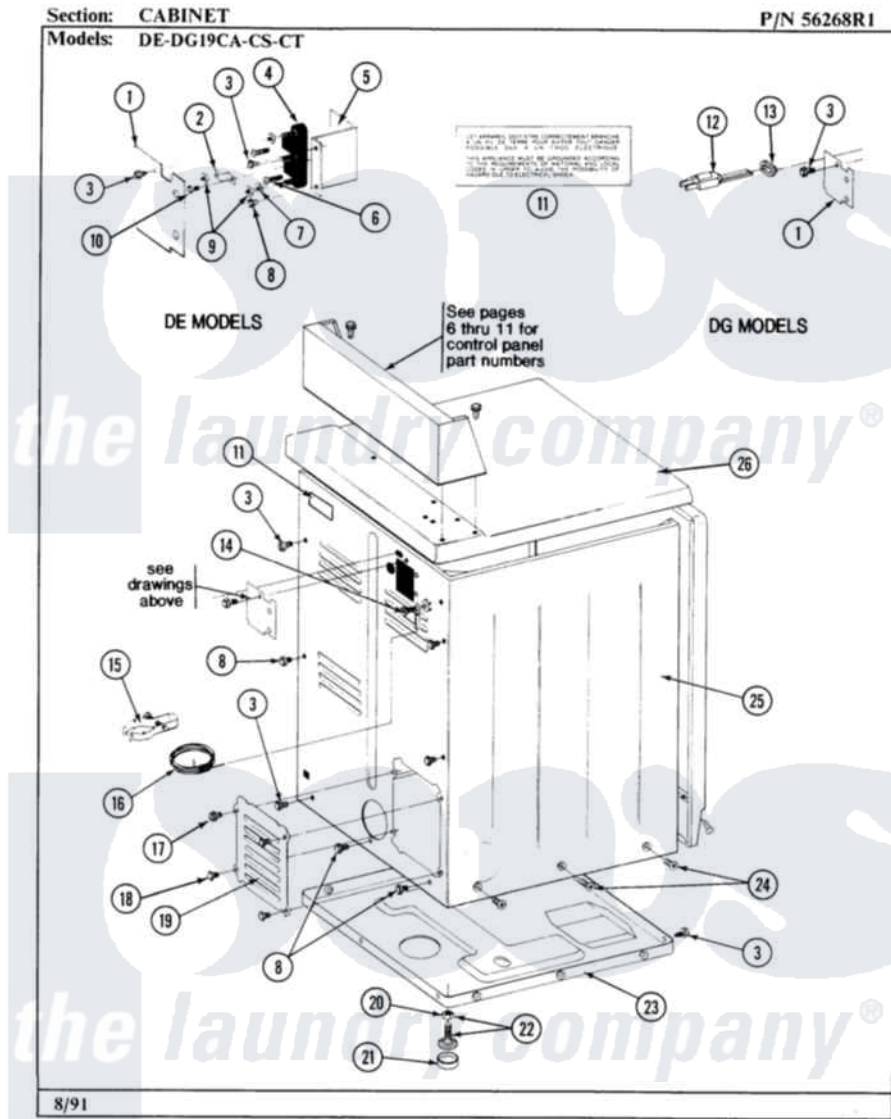

Maytag GDG31CM 02 - REAR VIEW

4

Maytag Residential Maytag GDG31CM Dryer Parts Parts Diagram 02 - REAR VIEW
Click on the part number to view part

Item	Original Part Number	Replaced By	Status	Part Description
001	Y052749	62739		Nut, Lock
002	NLA		Not Available	LEVELING LEG
003	Y330080		Not Available	SPIDER & SHAFT ASSEMBLY
004	331026	90767		Screw, 8A X 3/8 HeX Washer Head Tapping
005	331032	61002031		Screw, Handle
006	NLA		Not Available	WIRE NUT (6 USED)
007	331048		Not Available	COVER FOR BLOWER IMPELLER
008	331053			Damper
009	331054			Grease Fitting - Pulley Pin
010	NLA		Not Available	HINGE PIN FOR DAMPER
011	NLA		Not Available	GAS SUPPLY LINE-28 1/2 INCH
012	NLA		Not Available	DRUM ROD
013	NLA		Not Available	SHIELD FOR MOTOR
014	NLA		Not Available	SUPPORT FOR REAR

014	NLA	Not Available	COVER-LEFT
015	NLA	Not Available	RIB, TUMBLER (ONLY)
016	NLA	Not Available	BACK GUARD
017	911852	486009	Lockwasher