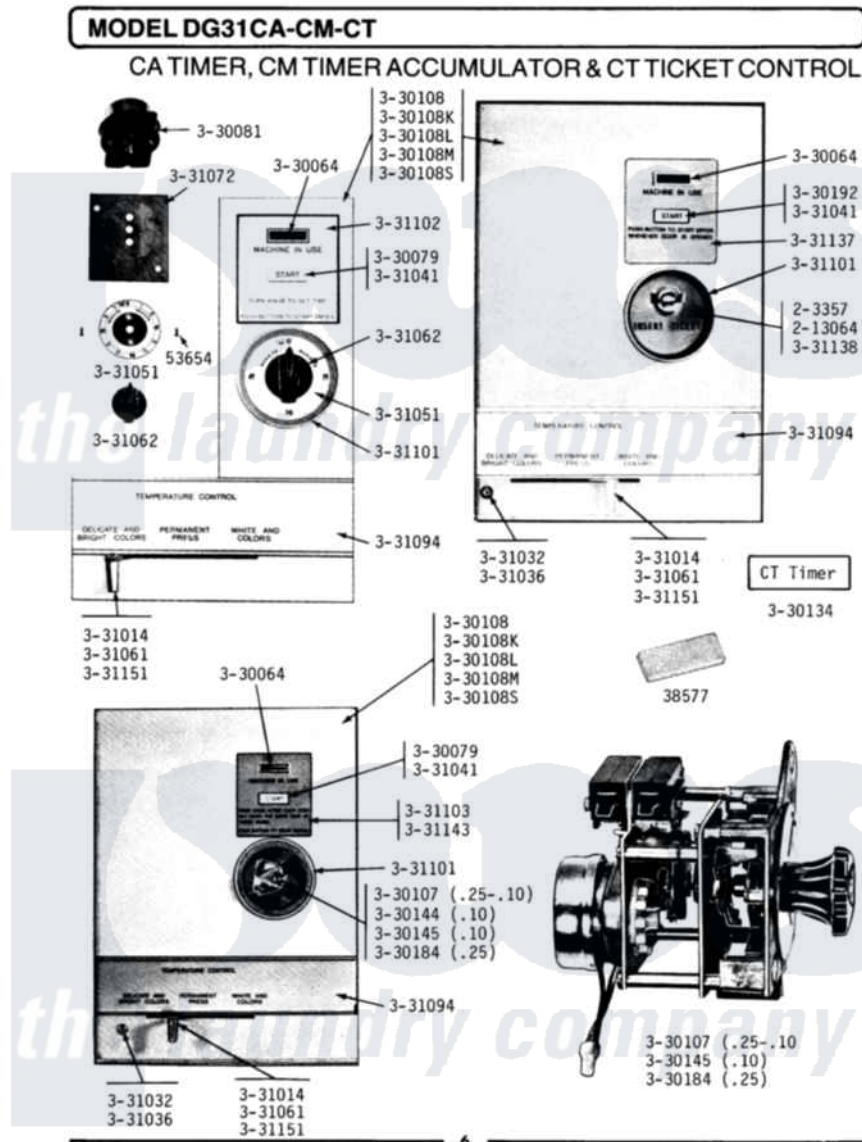

# Maytag GDG31CM 03 - TIMER ACCUMULATORS & TICKET CONTROL

Maytag Residential Maytag GDG31CM Dryer Parts Parts Diagram 03 - TIMER ACCUMULATORS & TICKET CONTROL  
Click on the part number to view part

Item	Original Part Number	Replaced By	Status	Part Description
NI	NLA		Not Available	TOOL TO ADJUST TIMING SWITC
"	NLA		Not Available	SCREW, No.5-40 X 3/8
"	NLA		Not Available	PALNUT
"	NLA		Not Available	FRONT PLATE F/TICKET CONTRO
005	<a href="#">Y330064</a>			Pilot Light
006	Y330079		Not Available	SWITCH, PUSH-TO-START
007	<a href="#">330081</a>			Timer - CA 60 Minutes
NI	NLA		Not Available	TIMER ACCUMULATOR - CM
"	NLA		Not Available	FRONT PANEL-WHITE
010	330108L		Not Available	FRONT PANEL-ALMOND
011	330108M		Not Available	FRONT PANEL-HARVEST WHEAT
NI	NLA		Not Available	TIMER W/KNOB AND PIN
"	NLA		Not Available	MOUNTING PLATE (ACCUMULATOR)
014	Y330145		Not Available	CONTA ACCUMULATOR

014	<a href="#">330143</a>	Not Available	ASSEMBLY
015	<a href="#">330184</a>		Timer Accumulator-25
016	Y330192	Not Available	SWITCH, PUSH TO START
017	331014	<a href="#">8281196</a>	Screw
018	331032	<a href="#">61002031</a>	Screw, Handle
019	<a href="#">331036</a>		Washer-Front Panel Screws
020	<a href="#">331041</a>		Button-Push-To-Start Switch
NI	NLA	Not Available	TIMER DIAL - CA 60 MINUTES
022	<a href="#">331061</a>		Knob For Temperature Contro
NI	NLA	Not Available	KNOB FOR TIMER
"	NLA	Not Available	MOUNTING PLATE FOR TIMER
"	NLA	Not Available	TRIM BAR FOR UPPER PANEL
026	331101	Not Available	BEZEL FOR TIMER-ACCUMULATOR
NI	NLA	Not Available	INSTRUCTION PLATE (CA)
"	NLA	Not Available	INSTRUCTION PLATE - CM
"	NLA	Not Available	INSTRUCTION PLATE-CT
"	NLA	Not Available	MOUNTING PLATE-TICKET CONT
"	NLA	Not Available	INSTRUCT LABEL - SINGLE COI
032	<a href="#">331151</a>		Lever-Temperature Control