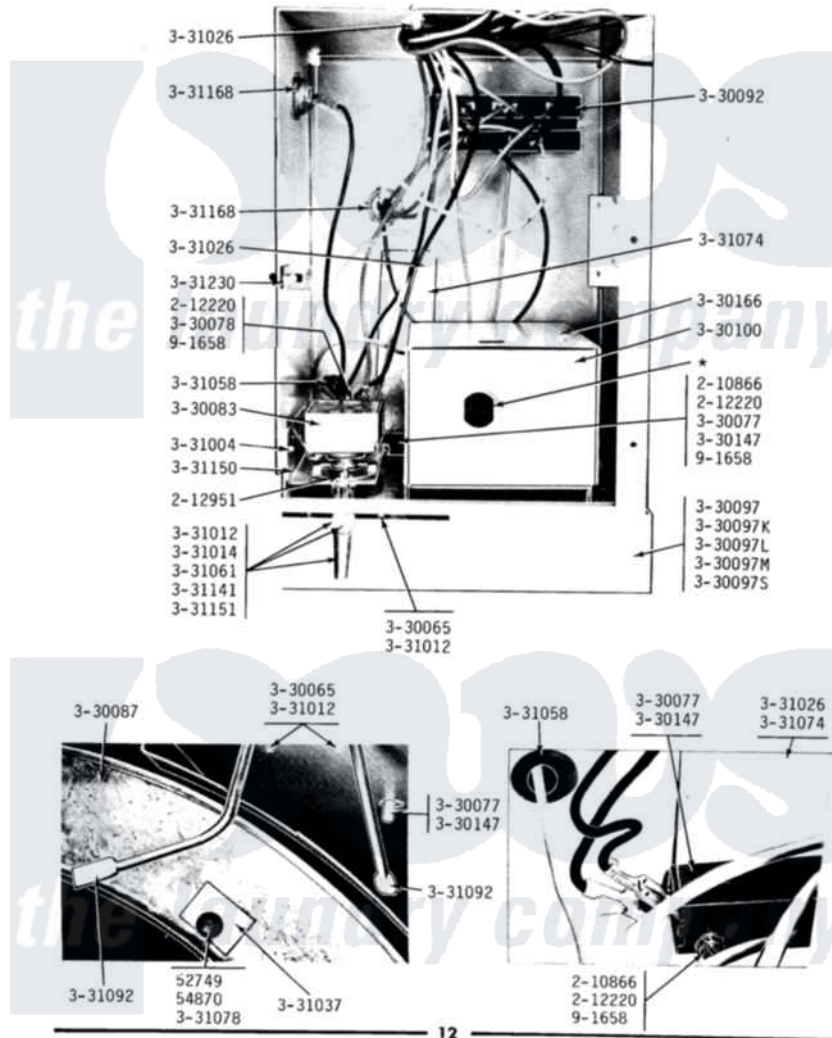

Maytag GDG31CM 07 - DOOR SWITCH, TEMP CNTRL, TERMINAL BLOCK

MODEL DG31CA-CM-CT

DOOR SWITCH, TEMPERATURE CONTROL & TERMINAL BLOCK

Maytag Residential Maytag GDG31CM Dryer Parts Diagram 07 - DOOR SWITCH, TEMP CNTRL, TERMINAL BLOCK

Click on the part number to view part

Item	Original Part Number	Replaced By	Status	Part Description
001	Y052749	62739		Nut, Lock
NI	NLA		Not Available	LOCK WASHER, 3/8 X 1/16
003	210866			Nut, Twin Speed
004	212220	213501		Screw, No.6-20 X 1-1/8 Inch
005	212951			Screw, No.6-32 X 1/4 Inch
NI	NLA		Not Available	CLIP - ACTUATOR TO CABINET
007	Y330077			Door Switch
008	Y330078			Cool-Down Bypass Switch
009	Y330083		Not Available	CONTROL, TEMPERATURE
010	Y330087			Drum Assembly Complete
011	Y330092			Terminal Block
NI	NLA		Not Available	FRONT PANEL-WHITE
"	NLA		Not Available	FRONT PANEL-SHADED AVOCADO
"	NLA		Not Available	FRONT PANEL-ALMOND

015	NLA		Not Available	FRONT PANEL-HARVEST WHEAT
016	NLA		Not Available	FRONT PANEL-SUNSET CORAL
NI	Y330100		Not Available	COIN BOX ASSEMBLY
"	Y330147			Part Not Used
019	NLA		Not Available	VAULT ASSEMBLY
020	NLA		Not Available	SCREW - BRACKET TO VAULT
021	331012	400022-1		Screw
NI	331014	8281196		Screw
023	331026	90767		Screw, 8A X 3/8 HeX Washer Head Tapping
024	NLA		Not Available	SQUARE WASHER FOR DRUM ROD
NI	331058			Grommet-Temp. Control Tubin
"	331061			Knob For Temperature Contro
"	NLA		Not Available	MOUNTING PLATE-DOOR SWITCH
"	NLA		Not Available	DRUM ROD
"	NLA		Not Available	ACTUATOR FOR DOOR SWITCH
030	NLA		Not Available	SCREW-TEMP CONTROL LEVER
NI	NLA		Not Available	BRACKET-TEMPERATURE CONTROL
032	331151			Lever-Temperature Control
NI	NLA		Not Available	NUT FOR CONDUIT
"	331230			Clip
"	NLA		Not Available	TWIN FASTENER WITH SCREWS