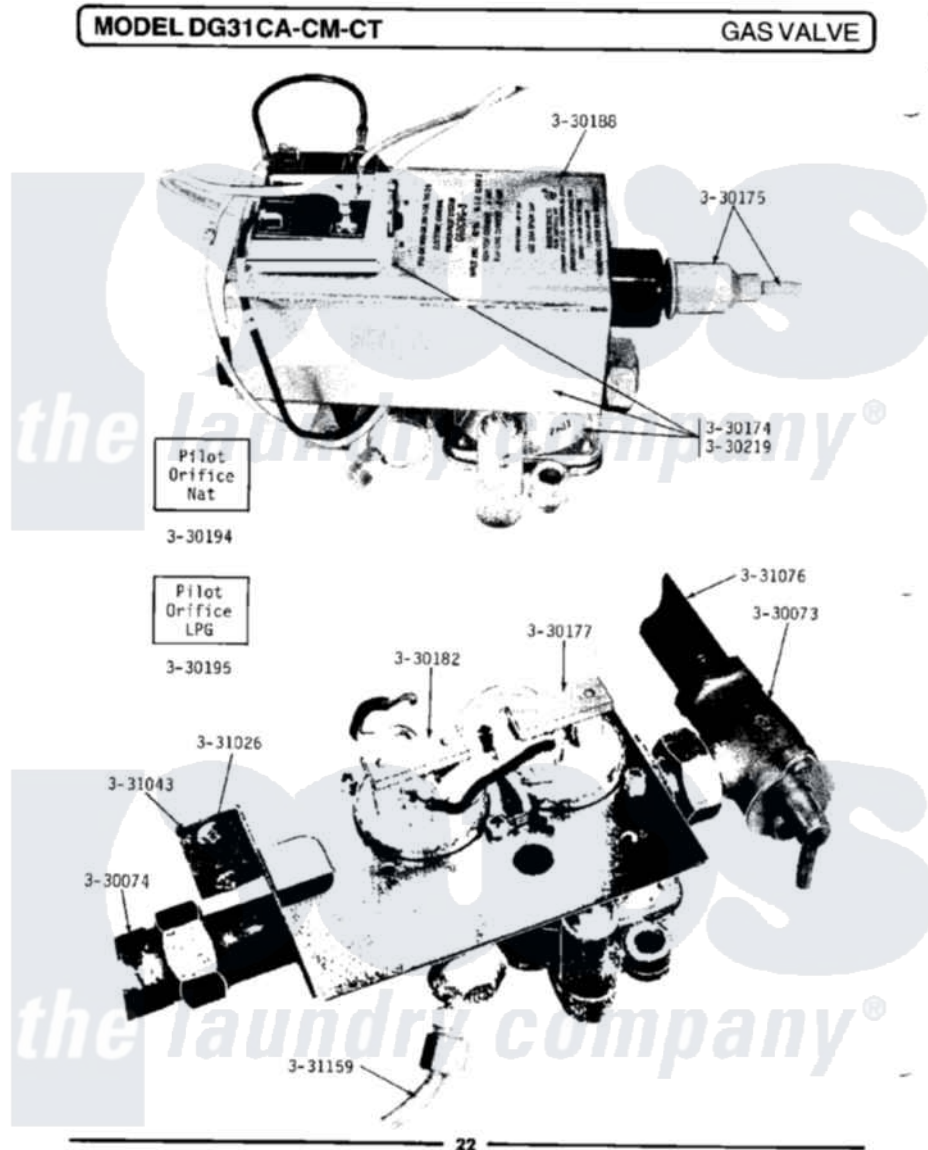

Maytag GDG31CM 08 - GAS VALVE

Maytag [Residential Maytag GDG31CM Dryer Parts](#) Parts Diagram 08 - GAS VALVE
 Click on the part number to view part

Item	Original Part Number	Replaced By	Status	Part Description
001	Y330073			Valve, Shut-Off
NI	NLA		Not Available	MANIFOLD FOR MAIN BURNER
003	Y330174			Electronic Ignition Control
004	Y330175			Pilot Burner
005	Y330177			Burner Solenoid-Main
006	Y330182			Burner Solenoid-Pilot
NI	NLA		Not Available	LOCKOUT MODULE
"	NLA		Not Available	PILOT ORIFICE - NAT
009	Y330195			Pilot Orifice - LPG
010	Y330219			Electronic Control Assembly
011	331026	90767		Screw, 8A X 3/8 HeX Washer Head Tapping
NI	NLA		Not Available	BRACKET FOR GAS CONTROL
"	NLA		Not Available	GAS SUPPLY LINE-28 1/2 INCH
"	NLA		Not Available	PILOT LINE