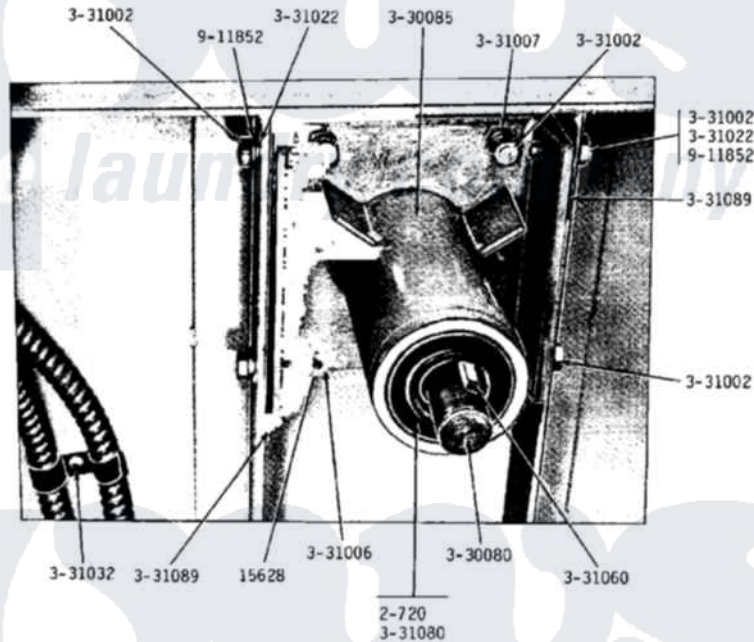

Maytag GDG31CM 13 - DRUM BEARING SUPPORT ASSEMBLY

MODEL DG31CA-CM-CT DRUM BEARING SUPPORT ASSEMBLY

32

Maytag Residential Maytag GDG31CM Dryer Parts Parts Diagram 13 - DRUM BEARING SUPPORT ASSEMBLY
 Click on the part number to view part

Item	Original Part Number	Replaced By	Status	Part Description
NI	NLA		Not Available	BOLT, 5/16 X 3/4 HEX
002	Y200720	22003441		Bearing, Rear
003	Y330080		Not Available	SPIDER & SHAFT ASSEMBLY
004	Y330085			Drum Support Housing
NI	NLA		Not Available	BOLT FOR DRUM
"	NLA		Not Available	NUT-DRUM SUPPORT BOLT, 5/16
"	NLA		Not Available	NUT-DRUM SUPPORT BOLT, 3/8
"	NLA		Not Available	WASHER FOR DRUM SUPPORT
009	331032	61002031		Screw, Handle
010	331060			Key For Drum
011	331080		Not Available	SPACER FOR CENTER BEARING
012	331089			Shim For Drum Rod
013	911852	486009		Lockwasher