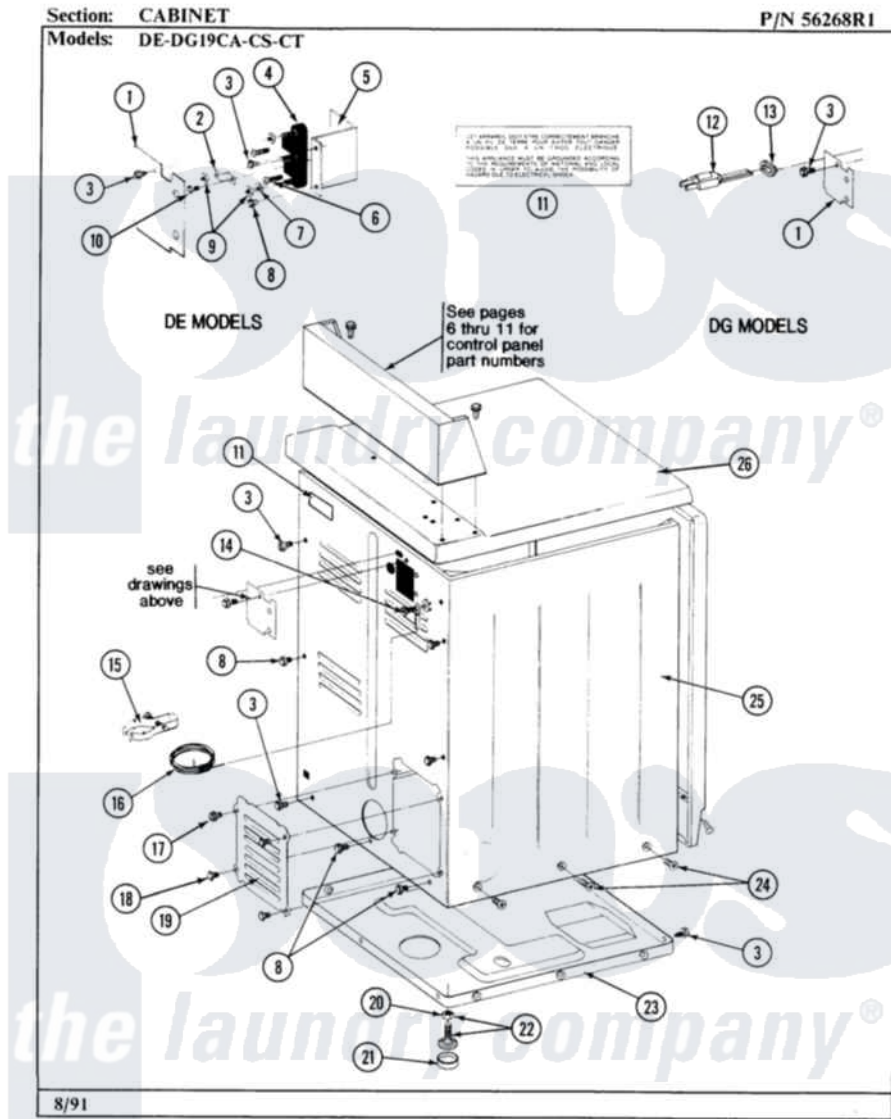

Maytag GDG31CT 02 - REAR VIEW

4

Maytag [Residential Maytag GDG31CT Dryer Parts](#) Parts Diagram 02 - REAR VIEW
Click on the part number to view part

Item	Original Part Number	Replaced By	Status	Part Description
001	Y052749	62739		Nut, Lock
002	NLA		Not Available	LEVELING LEG
003	Y330080		Not Available	SPIDER & SHAFT ASSEMBLY
004	331026	90767		Screw, 8A X 3/8 HeX Washer Head Tapping
005	331032	61002031		Screw, Handle
006	NLA		Not Available	WIRE NUT (6 USED)
007	331048		Not Available	COVER FOR BLOWER IMPELLER
008	331053			Damper
009	331054			Grease Fitting - Pulley Pin
010	NLA		Not Available	HINGE PIN FOR DAMPER
011	NLA		Not Available	GAS SUPPLY LINE-28 1/2 INCH
012	NLA		Not Available	DRUM ROD
013	NLA		Not Available	SHIELD FOR MOTOR
014	NLA		Not Available	SUPPORT FOR REAR

014	NLA	Not Available	COVER-LEFT
015	NLA	Not Available	RIB, TUMBLER (ONLY)
016	NLA	Not Available	BACK GUARD
017	911852	486009	Lockwasher