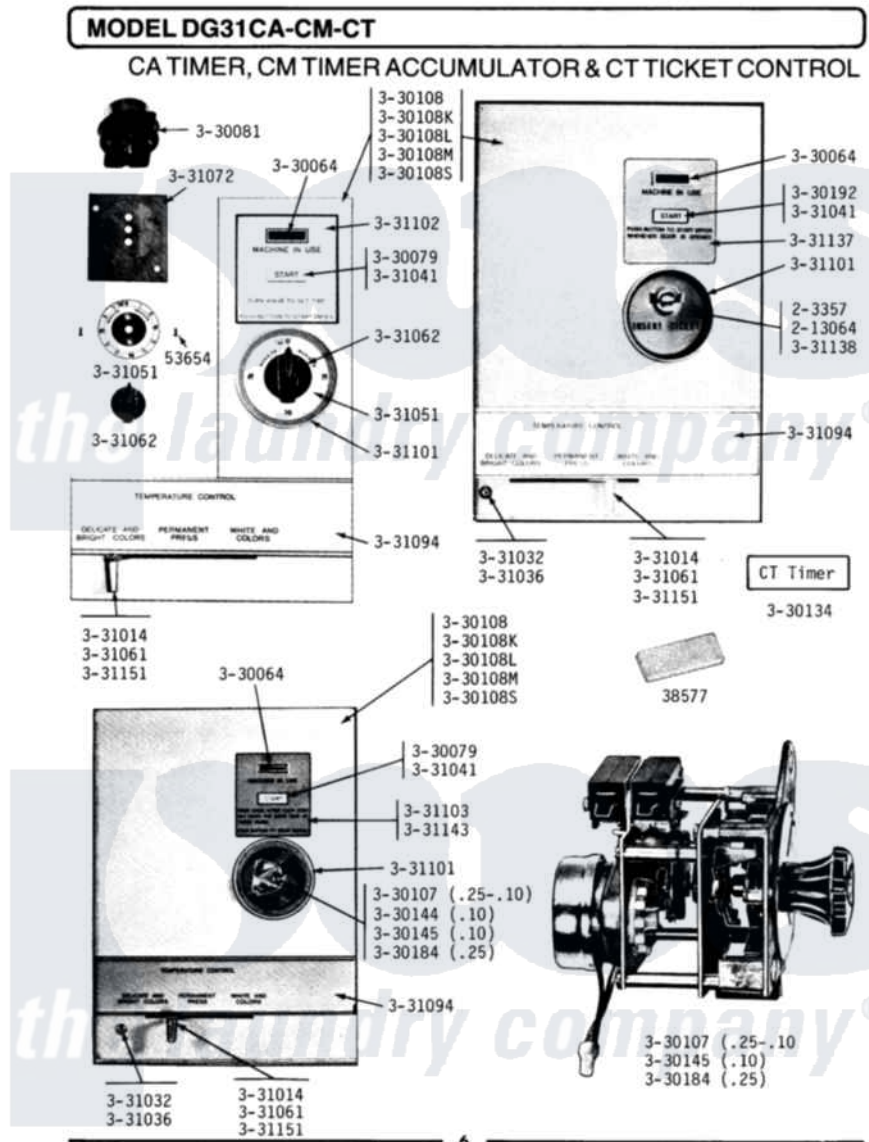

Maytag GDG31CT 03 - TIMER ACCUMULATORS & TICKET CONTROL

Maytag Residential Maytag GDG31CT Dryer Parts Parts Diagram 03 - TIMER ACCUMULATORS & TICKET CONTROL
 Click on the part number to view part

Item	Original Part Number	Replaced By	Status	Part Description
NI	NLA		Not Available	TOOL TO ADJUST TIMING SWITC
"	NLA		Not Available	SCREW, No.5-40 X 3/8
"	NLA		Not Available	PALNUT
"	NLA		Not Available	FRONT PLATE F/TICKET CONTRO
005	Y330064			Pilot Light
006	Y330079		Not Available	SWITCH, PUSH-TO-START
007	330081			Timer - CA 60 Minutes
NI	NLA		Not Available	TIMER ACCUMULATOR - CM
"	NLA		Not Available	FRONT PANEL-WHITE
010	330108L		Not Available	FRONT PANEL-ALMOND
011	330108M		Not Available	FRONT PANEL-HARVEST WHEAT
NI	NLA		Not Available	TIMER W/KNOB AND PIN
"	NLA		Not Available	MOUNTING PLATE (ACCUMULATOR)
014	Y330145		Not Available	CONTA ACCUMULATOR

014	330143	Not Available	ASSEMBLY
015	330184		Timer Accumulator-25
016	Y330192	Not Available	SWITCH, PUSH TO START
017	331014	8281196	Screw
018	331032	61002031	Screw, Handle
019	331036		Washer-Front Panel Screws
020	331041		Button-Push-To-Start Switch
NI	NLA	Not Available	TIMER DIAL - CA 60 MINUTES
022	331061		Knob For Temperature Contro
NI	NLA	Not Available	KNOB FOR TIMER
"	NLA	Not Available	MOUNTING PLATE FOR TIMER
"	NLA	Not Available	TRIM BAR FOR UPPER PANEL
026	331101	Not Available	BEZEL FOR TIMER-ACCUMULATOR
NI	NLA	Not Available	INSTRUCTION PLATE (CA)
"	NLA	Not Available	INSTRUCTION PLATE - CM
"	NLA	Not Available	INSTRUCTION PLATE-CT
"	NLA	Not Available	MOUNTING PLATE-TICKET CONT
"	NLA	Not Available	INSTRUCT LABEL - SINGLE COI
032	331151		Lever-Temperature Control