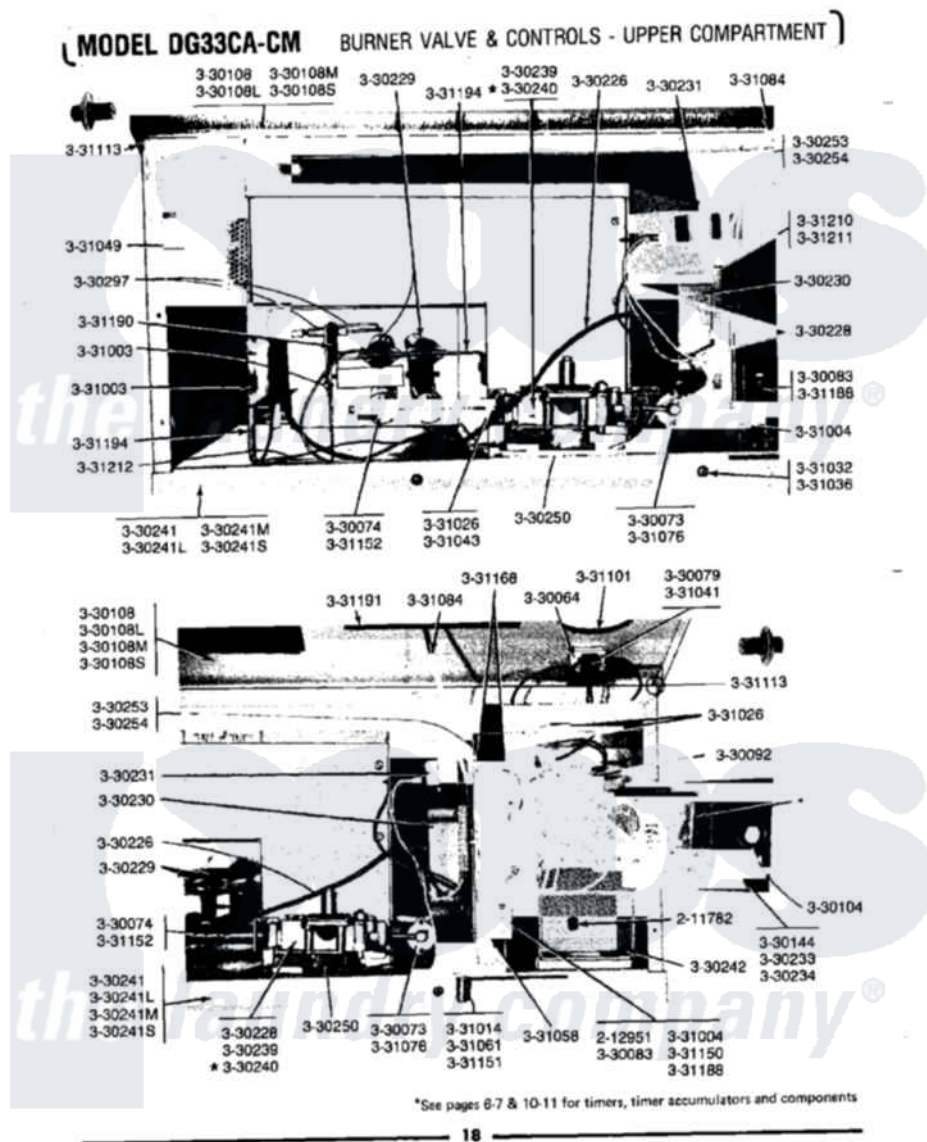

# Maytag GDG33CA 08 - BURNER VALVE & CONTROLS-UPPER COMP.

Maytag Residential Maytag GDG33CA Dryer Parts Parts Diagram 08 - BURNER VALVE & CONTROLS-UPPER COMP.  
 Click on the part number to view part

Item	Original Part Number	Replaced By	Status	Part Description
	NI	NLA	Not Available	CAGE NUT
002	<a href="#">212951</a>			Screw, No.6-32 X 1/4 Inch
003	<a href="#">Y330064</a>			Pilot Light
004	<a href="#">Y330073</a>			Valve, Shut-Off
	NI	NLA	Not Available	MANIFOLD, MAIN BURNER
006	Y330079		Not Available	SWITCH, PUSH-TO-START
007	Y330083		Not Available	CONTROL, TEMPERATURE
008	<a href="#">Y330092</a>			Terminal Block
	NI	NLA	Not Available	LOCK
	"	NLA	Not Available	FRONT PANEL-WHITE
011	330108L		Not Available	FRONT PANEL-ALMOND
012	330108M		Not Available	FRONT PANEL-HARVEST WHEAT
	NI	NLA	Not Available	PART NOT USED
	"	Y330201	Not Available	HIGH LIMIT THERMOSTAT
015	<a href="#">Y330226</a>			Wire, Ignition Control Assembly