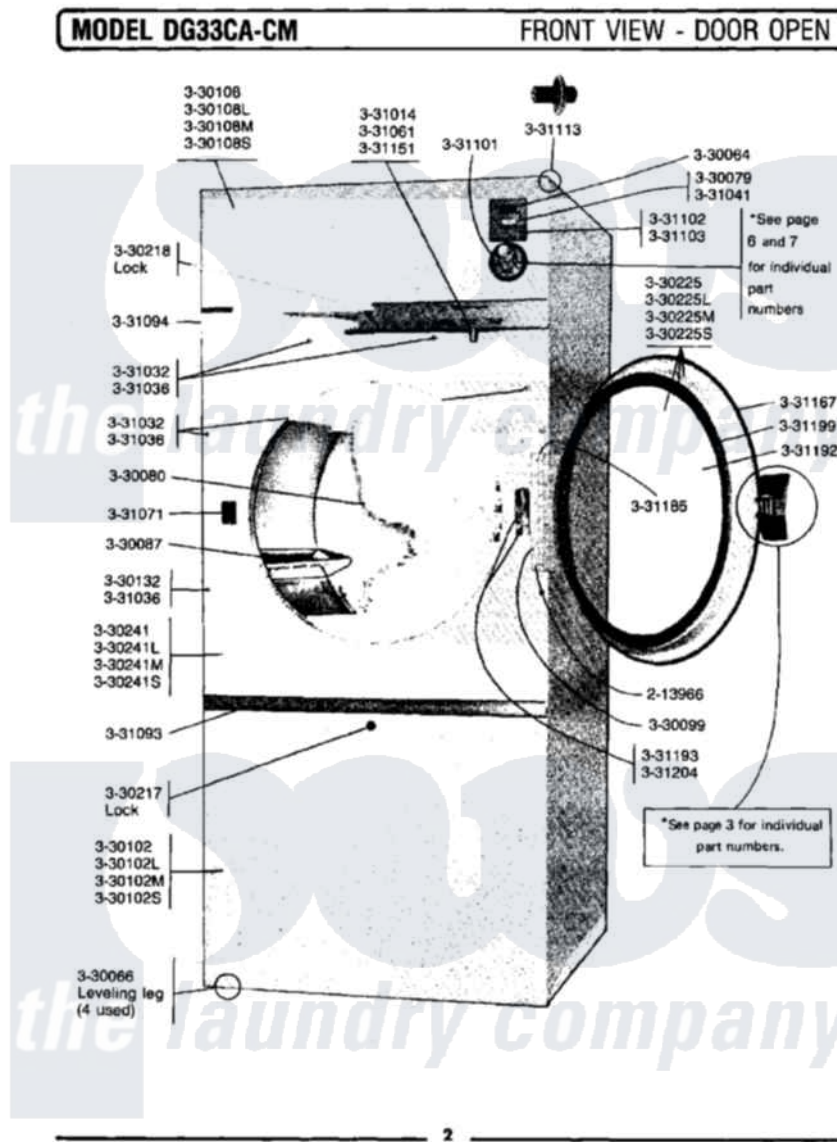

Maytag GDG33CM 01 - FRONT VIEW-DOOR OPEN

Maytag Residential Maytag GDG33CM Dryer Parts Parts Diagram 01 - FRONT VIEW-DOOR OPEN
 Click on the part number to view part

Item	Original Part Number	Replaced By	Status	Part Description
001	213966	3400014		Screw
002	Y330064			Pilot Light
NI	NLA		Not Available	LEVELING LEG
004	Y330079		Not Available	SWITCH, PUSH-TO-START
005	Y330080		Not Available	SPIDER & SHAFT ASSEMBLY
006	Y330087			Drum Assembly Complete
NI	NLA		Not Available	HINGE, DOOR
008	Y330102			FRONT PANEL-WHITE
NI	NLA		Not Available	(ALM)
"	NLA		Not Available	(H. WHEAT)
"	NLA		Not Available	FRONT PANEL (WHT)
012	330108L		Not Available	FRONT PANEL-ALMOND
013	330108M		Not Available	FRONT PANEL-HARVEST WHEAT
014	Y330217			Lock
015	Y330218			Lock

NI	NLA	Not Available	DOOR ASSEMBLY (WHT)
"	NLA	Not Available	(ALM)
"	NLA	Not Available	(H. WHEAT)
019	Y330241	Not Available	PANEL, FRONT (WHITE)
020	330241L	Not Available	(ALMOND)
NI	NLA	Not Available	(H. WHEAT)
022	331014	8281196	Screw
023	331032	61002031	Screw, Handle
024	331036		Washer-Front Panel Screws
025	331041		Button-Push-To-Start Switch
026	331061		Knob For Temperature Contro
NI	331064	Not Available	MAGNET FOR DOOR HANDLE
028	331071	Not Available	STRIKE PLATE FOR DOOR
NI	NLA	Not Available	TRIM STRIP, LOWER FRONT PANEL
"	NLA	Not Available	TRIM BAR, UPPER PANEL
"	NLA	Not Available	POLE BLOCK, DOOR MAGNET
032	331101	Not Available	BEZEL FOR TIMER-ACCUMULATOR
NI	NLA	Not Available	INSTRUCTION PLATE - CM
"	NLA	Not Available	HINGE RIVET
035	331151		Lever-Temperature Control
036	331167		Gasket For Door-Outer
037	331185		Hinge Pin For Door
038	331192	Not Available	GLASS, LOADING DOOR
039	331193	Not Available	COVER FOR DOOR SWITCH BOX
040	331199	Not Available	GASKET FOR DOOR GLASS
NI	331200		Handle, Door
042	331204	61003351	Screw, Handle To Frame
NI	NLA	Not Available	SCREW, DOOR HANDLE
"	NLA	Not Available	ROLL PIN, DOOR HANDLE