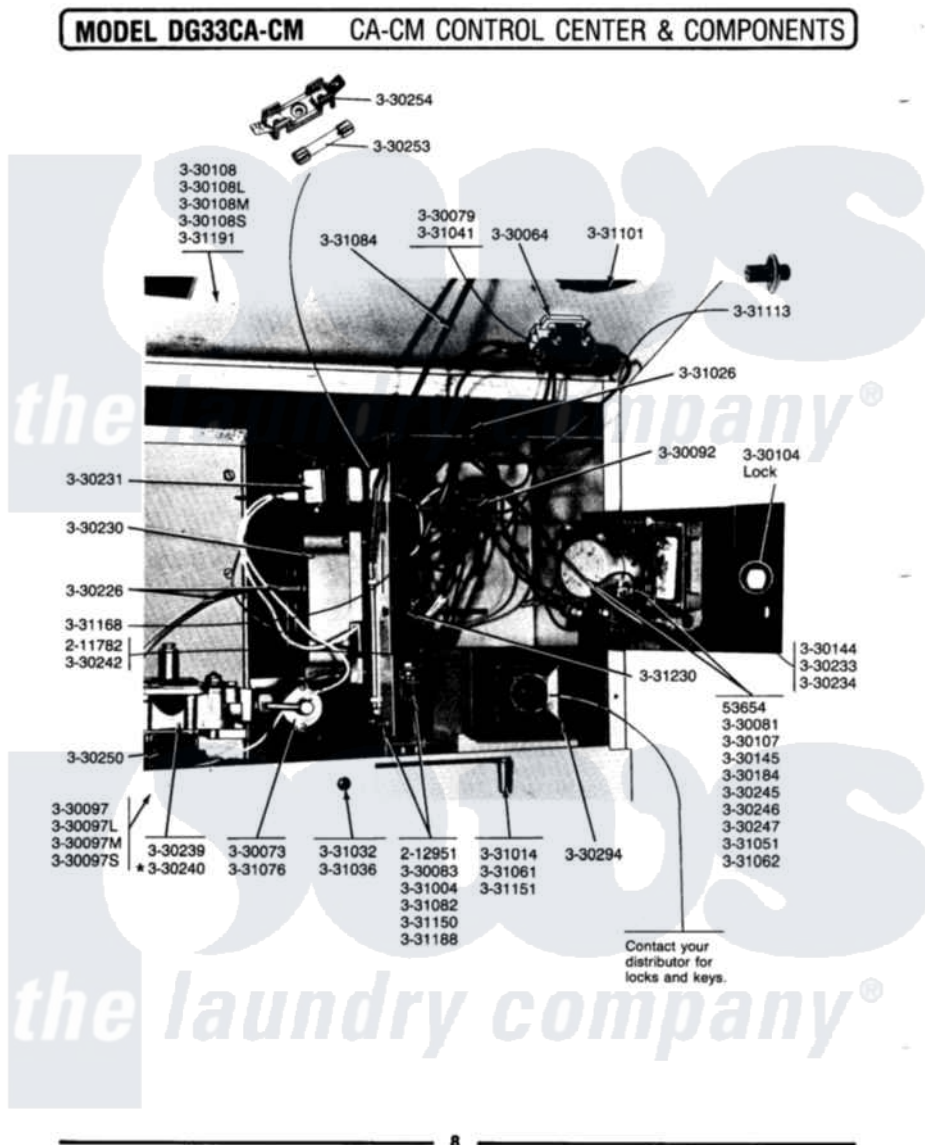

Maytag GDG33CM 03 - CONTROL CENTER & COMPONENTS

Maytag Residential Maytag GDG33CM Dryer Parts Parts Diagram 03 - CONTROL CENTER & COMPONENTS
 Click on the part number to view part

Item	Original Part Number	Replaced By	Status	Part Description
NI	NLA		Not Available	PART NOT USED
"	NLA		Not Available	CAGE NUT
003	212951			Screw, No.6-32 X 1/4 Inch
004	Y330064			Pilot Light
005	Y330073			Valve, Shut-Off
006	Y330079		Not Available	SWITCH, PUSH-TO-START
007	330081			Timer - CA 60 Minutes
008	Y330083		Not Available	CONTROL, TEMPERATURE
009	Y330092			Terminal Block
NI	NLA		Not Available	FRONT PANEL (WHT)
"	NLA		Not Available	(ALM)
"	NLA		Not Available	(H. WHEAT)
"	NLA		Not Available	LOCK
"	NLA		Not Available	TIMER ACCUMULATOR - CM
"	NLA		Not Available	FRONT PANEL (WHT)
016	330108L		Not Available	FRONT PANEL-ALMOND