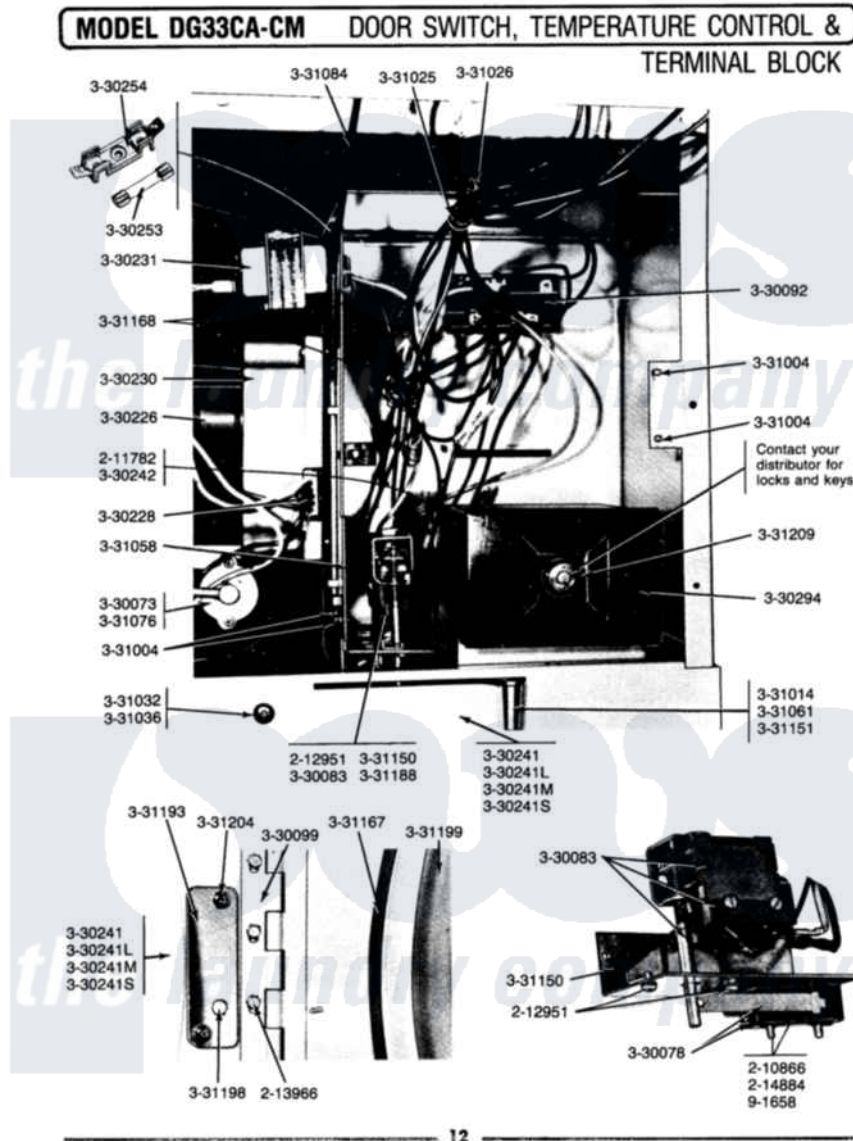

**Maytag GDG33CM 04 - DOOR SWITCH, TEMP CONTROL & TERMINAL  
BLK**

Maytag Residential Maytag GDG33CM Dryer Parts Parts Diagram 04 - DOOR SWITCH, TEMP CONTROL & TERMINAL BLK

Click on the part number to view part

Item	Original Part Number	Replaced By	Status	Part Description
001	<a href="#">210866</a>			Nut, Twin Speed
NI	NLA		Not Available	CAGE NUT
003	<a href="#">212951</a>			Screw, No.6-32 X 1/4 Inch
004	213966	<a href="#">3400014</a>		Screw
005	214884	<a href="#">213501</a>		Screw, No.6-20 X 1-1/8 Inch
006	<a href="#">Y330073</a>			Valve, Shut-Off
007	<a href="#">Y330078</a>			Cool-Down Bypass Switch
008	Y330083		Not Available	CONTROL, TEMPERATURE
009	<a href="#">Y330092</a>			Terminal Block
NI	NLA		Not Available	HINGE, DOOR
011	<a href="#">Y330226</a>			Wire, Ignition Control Assembly
012	<a href="#">Y330228</a>			Harness For Gas Valve
013	<a href="#">Y330230</a>			Ignition Control Assembly
014	<a href="#">Y330231</a>			Transformer