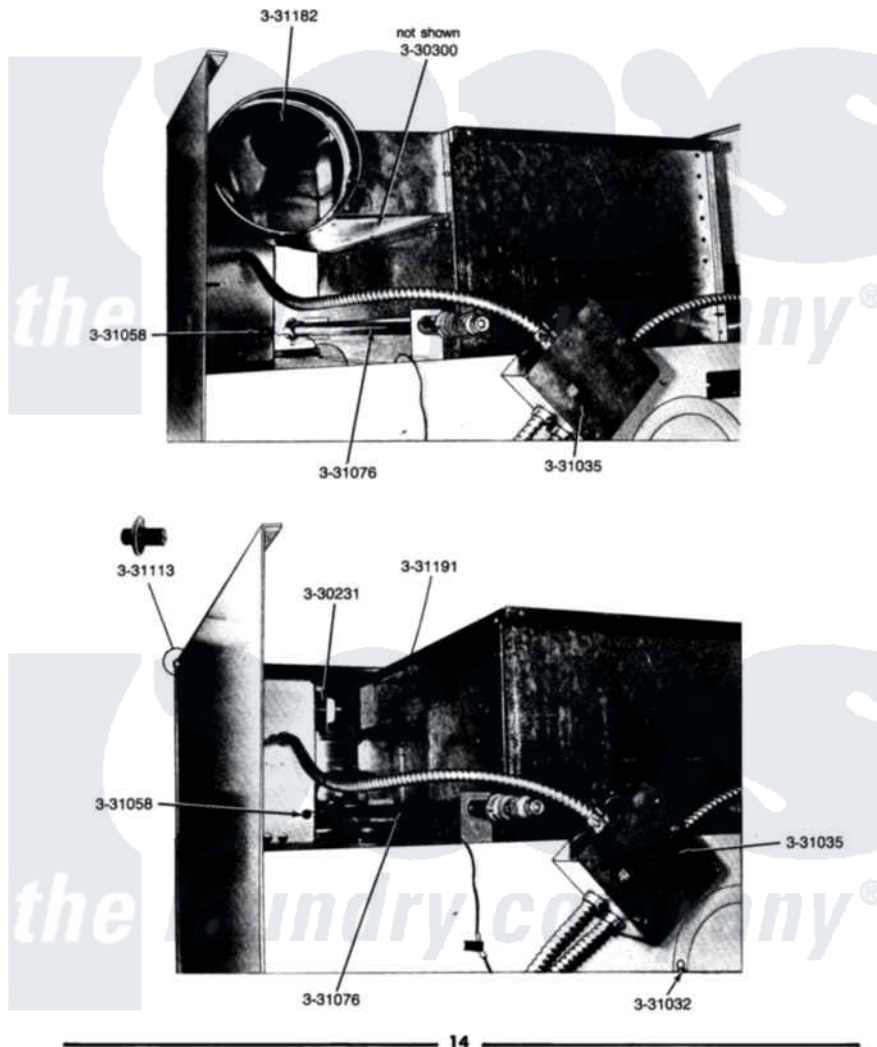

Maytag GDG33CM 05 - RECIRCULATION COMPONENTS

MODEL DG33CA-CM RECIRCULATION COMPONENTS - REAR VIEW DG33CA SERIES 02 & DG33CMQ SERIES 03

Maytag Residential Maytag GDG33CM Dryer Parts Parts Diagram 05 - RECIRCULATION COMPONENTS
Click on the part number to view part

Item	Original Part Number	Replaced By	Status	Part Description
001	Y330231			Transformer
002	Y330300			Safety Thermostat
003	331032	61002031		Screw, Handle
NI	NLA		Not Available	WIRE NUT (6 USED)
005	331058			Grommet-Temp. Control Tubin
NI	NLA		Not Available	GAS SUPPLY LINE-28 1/2 INCH
"	NLA		Not Available	HINGE RIVET
"	NLA		Not Available	RECIRCULATION BOOT
"	NLA		Not Available	DECAL-LIGHTING & CLEARANCE