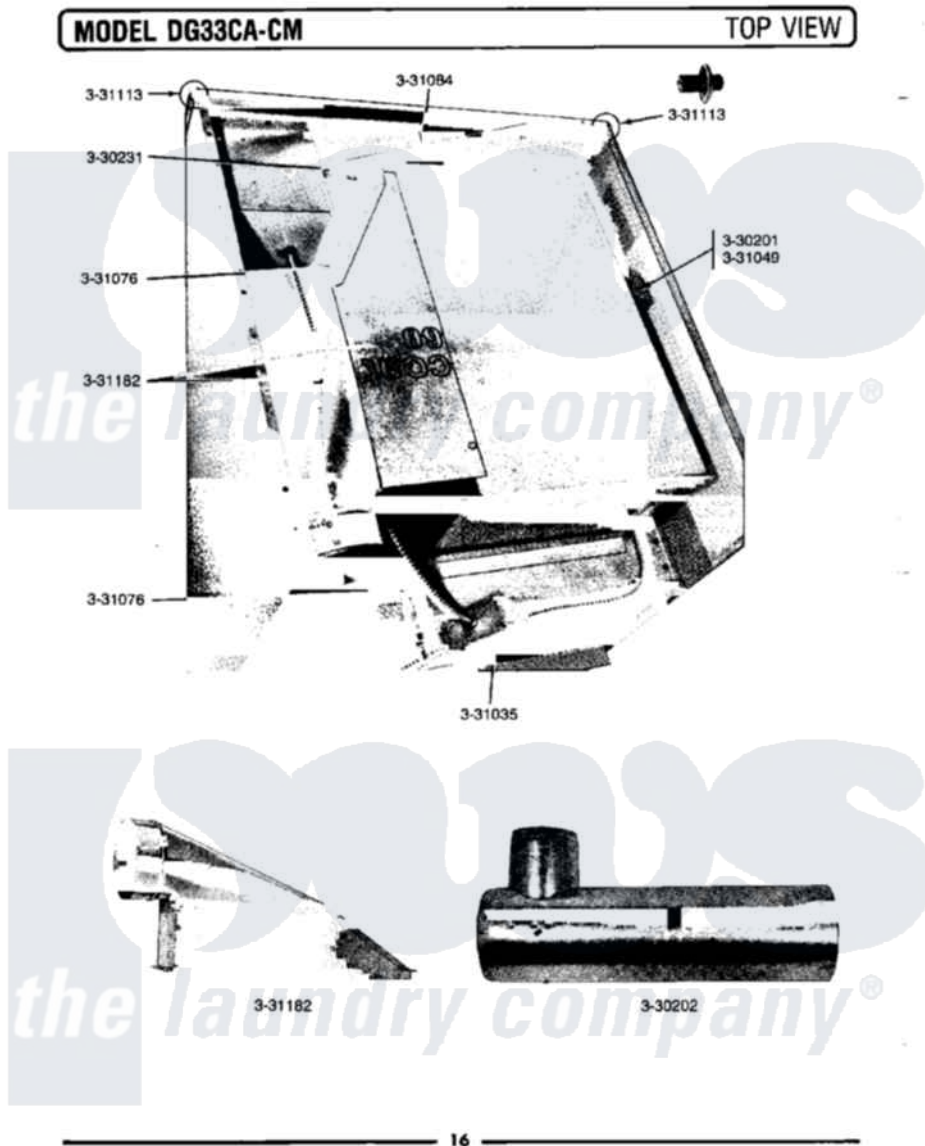

Maytag GDG33CM 06 - TOP VIEW

Maytag Residential Maytag GDG33CM Dryer Parts Parts Diagram 06 - TOP VIEW
 Click on the part number to view part

Item	Original Part Number	Replaced By	Status	Part Description
001	Y330201		Not Available	HIGH LIMIT THERMOSTAT
002	Y330202		Not Available	RECIRCULATION TEE ASSEMBLY
NI	NLA		Not Available	BAFFLE ASSEMBLY
004	Y330231			Transformer
NI	NLA		Not Available	WIRE NUT (6 USED)
006	331049		Not Available	VENTILATED COVER - HI-LIMIT
NI	NLA		Not Available	GAS SUPPLY LINE-28 1/2 INCH
008	331084		Not Available	SUPPORT ROD FOR UPPER DOOR
NI	NLA		Not Available	HINGE RIVET
"	NLA		Not Available	RECIRCULATION BOOT
"	NLA		Not Available	PANEL COVER