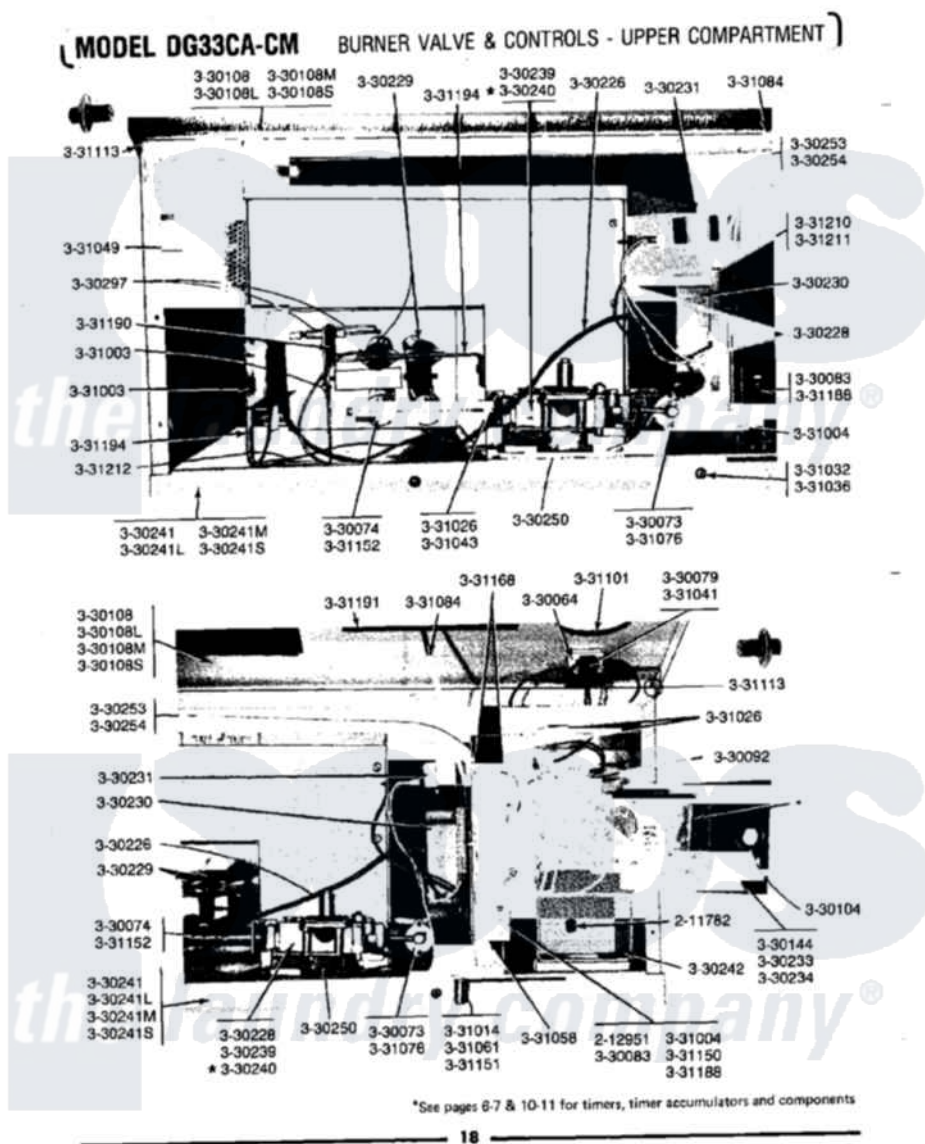

Maytag GDG33CM 07 - BURNER VALVE & CONTROLS-UPPER COMP.

Maytag Residential Maytag GDG33CM Dryer Parts Parts Diagram 07 - BURNER VALVE & CONTROLS-UPPER COMP. Click on the part number to view part

Item	Original Part Number	Replaced By	Status	Part Description
	NI	NLA	Not Available	CAGE NUT
002	212951			Screw, No.6-32 X 1/4 Inch
003	Y330064			Pilot Light
004	Y330073			Valve, Shut-Off
	NI	NLA	Not Available	MANIFOLD, MAIN BURNER
006	Y330079		Not Available	SWITCH, PUSH-TO-START
007	Y330083		Not Available	CONTROL, TEMPERATURE
008	Y330092			Terminal Block
	NI	NLA	Not Available	LOCK
	"	NLA	Not Available	FRONT PANEL (WHT)
011	330108L		Not Available	FRONT PANEL-ALMOND
012	330108M		Not Available	FRONT PANEL-HARVEST WHEAT
	NI	NLA	Not Available	MOUNTING PLATE (ACCUMULATOR)
	"	Y330201	Not Available	HIGH LIMIT THERMOSTAT
015	Y330226			Wire, Ignition Control