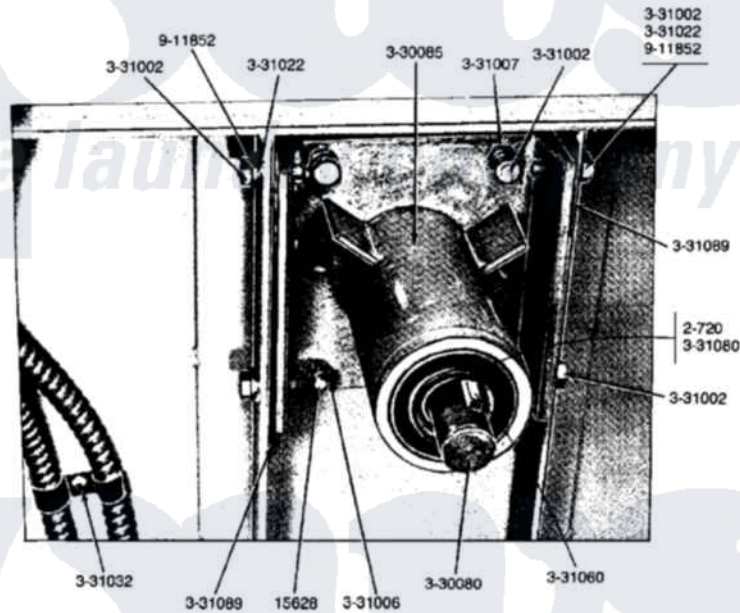

Maytag GDG33CM 11 - DRUM BEARING SUPPORT ASSEMBLY

MODEL DG33CA-CM DRUM BEARING SUPPORT ASSEMBLY

26

Maytag Residential Maytag GDG33CM Dryer Parts Parts Diagram 11 - DRUM BEARING SUPPORT ASSEMBLY
 Click on the part number to view part

Item	Original Part Number	Replaced By	Status	Part Description
NI	NLA		Not Available	BOLT, 5/16 X 3/4 HEX
002	Y200720	22003441		Bearing, Rear
003	Y330080		Not Available	SPIDER & SHAFT ASSEMBLY
004	Y330085			Drum Support Housing
NI	NLA		Not Available	BOLT, DRUM
"	NLA		Not Available	NUT-DRUM SUPPORT BOLT, 5/16
"	NLA		Not Available	NUT-DRUM SUPPORT BOLT, 3/8
"	NLA		Not Available	WASHER, DRUM SUPPORT
009	331032	61002031		Screw, Handle
010	331060			Key For Drum
011	331080		Not Available	SPACER FOR CENTER BEARING
012	331089			Shim For Drum Rod
013	911852	486009		Lockwasher