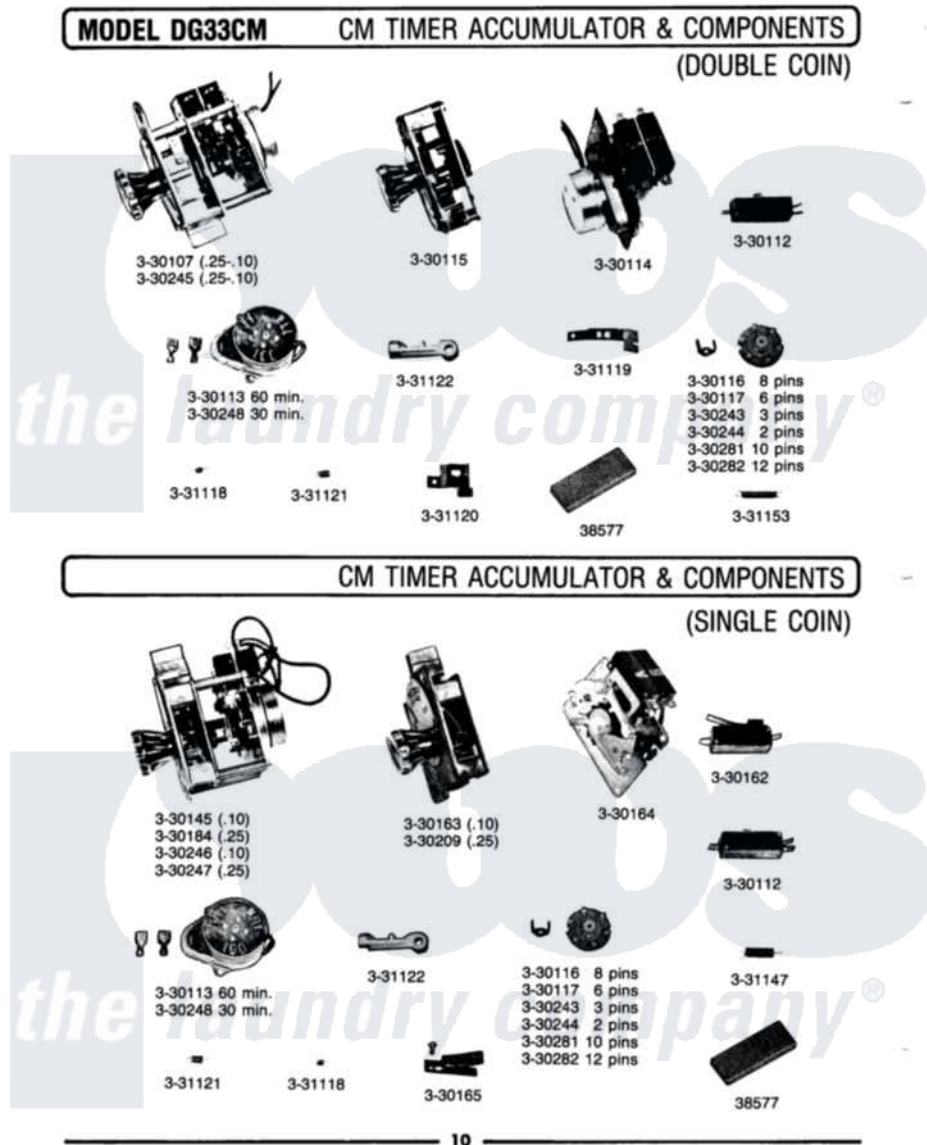

Maytag GDG33CM 14 - TIMER ACCUMULATOR & COMP. (DOUBLE COIN)

Maytag Residential Maytag GDG33CM Dryer Parts Parts Diagram 14 - TIMER ACCUMULATOR & COMP. (DOUBLE COIN)

Click on the part number to view part

Item	Original Part Number	Replaced By	Status	Part Description
NI	NLA		Not Available	TOOL, ADJUST TIMING SWITCH
"	NLA		Not Available	TIMER ACCUMULATOR - CM
003	330112			Switch For Actuator
004	330113			Timer Motor
NI	NLA		Not Available	METER PLATE ASSEMBLY
"	NLA		Not Available	COIN HANDLING ASSEMBLY
007	330116		Not Available	TIMING CAM - 8 PINS
008	330117		Not Available	TIMING CAM - 6 PINS
009	Y330243			Timing Cam
010	Y330244		Not Available	TIMING CAM (2 PINS)
NI	NLA		Not Available	TIMER ACCUMULATOR (.25-.10)
012	330248			Timer Motor
013	Y330281			Timing Cam
NI	NLA		Not Available	TIMING CAM (12 PINS)

"	NLA	Not Available	COIL SPRING, PAWL
"	NLA	Not Available	SIDE SPRING-COIN RETAINER
"	NLA	Not Available	BOTTOM SPRING-COIN RETAINER
"	NLA	Not Available	COIL SPRING, DETENT ARM
"	NLA	Not Available	INDEX LEVER-SWITCH ACTUATOR
020	331153		Coil Spring F/Carrier Retur