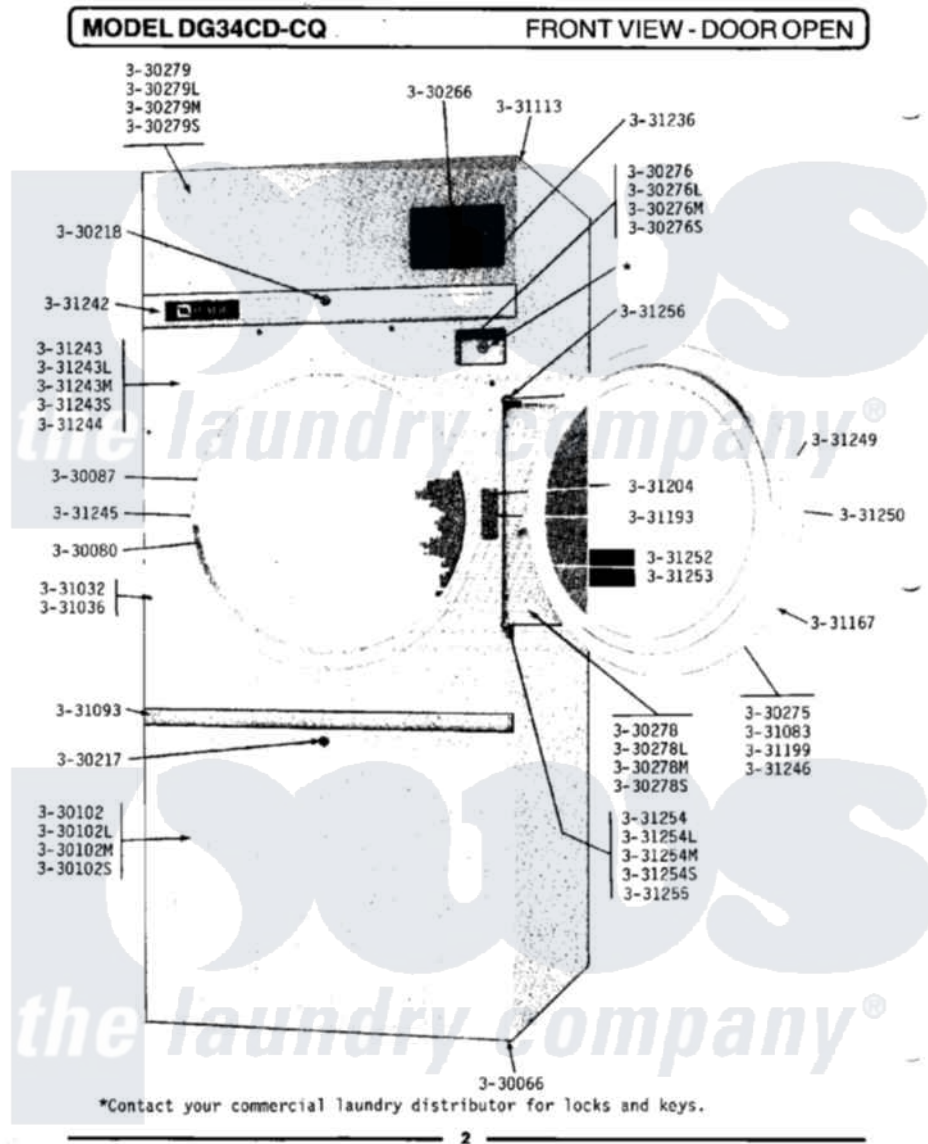

# Maytag GDG34CQ 01 - FRONT VIEW-DOOR OPEN

Maytag Residential Maytag GDG34CQ Dryer Parts Parts Diagram 01 - FRONT VIEW-DOOR OPEN  
 Click on the part number to view part

Item	Original Part Number	Replaced By	Status	Part Description
	NI	NLA	Not Available	LEVELING LEG
002	Y330080		Not Available	SPIDER & SHAFT ASSEMBLY
003	<a href="#">Y330087</a>			Drum Assembly Complete
004	Y330102			FRONT PANEL-WHITE
	NI	NLA	Not Available	FRONT PANEL-ALMOND
	"	NLA	Not Available	FRONT PANEL-HARVEST WHEAT
	"	<a href="#">Y330217</a>		Lock
008	<a href="#">Y330218</a>			Lock
009	Y330266		Not Available	MEMBRANE SWITCH
010	<a href="#">Y330275</a>			Door Assembly
011	NLA		Not Available	COIN BOX, WHITE
	NI	330276L	Not Available	COIN BOX-ALMOND
013	NLA		Not Available	COIN BOX - HARVEST WHEAT
	NI	NLA	Not Available	HINGE ASSEMBLY-WHITE