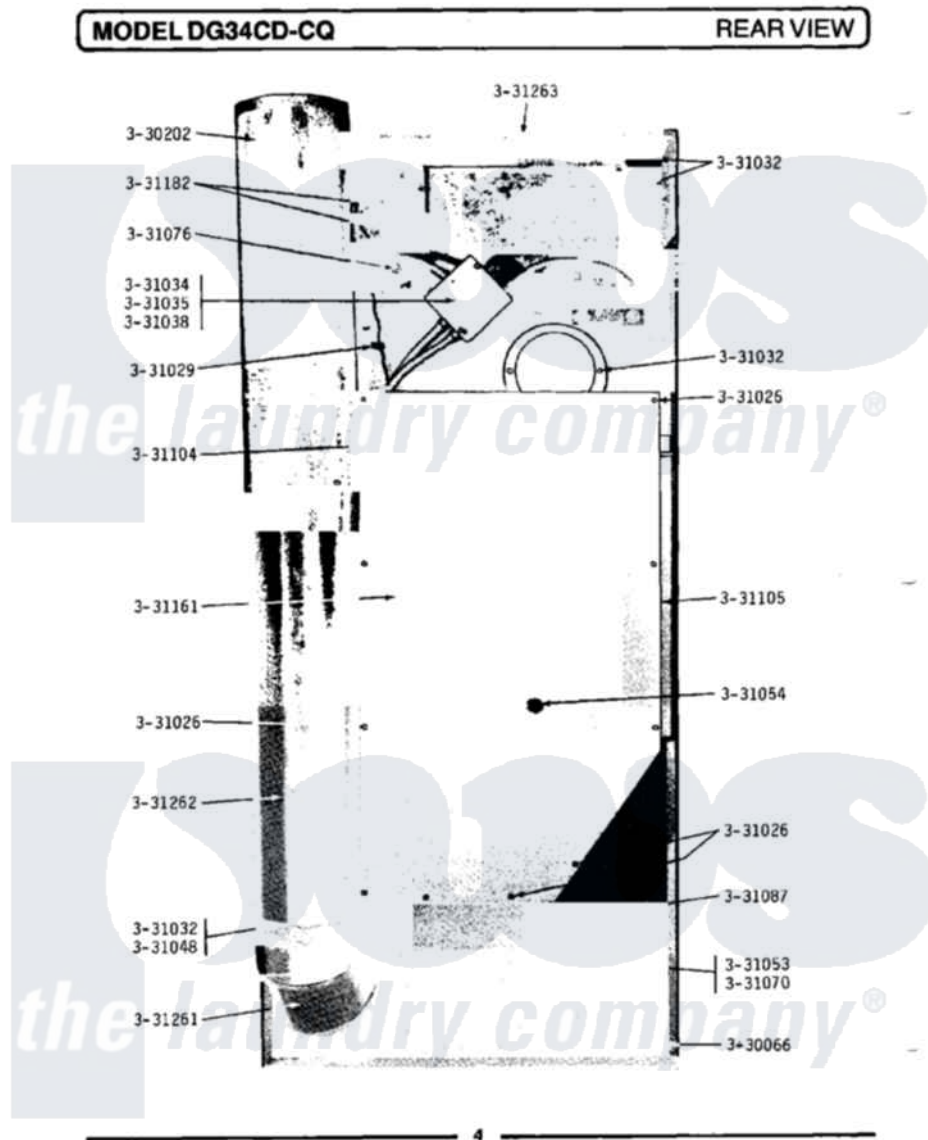

Maytag GDG34CQ 02 - REAR VIEW

Maytag Residential Maytag GDG34CQ Dryer Parts Parts Diagram 02 - REAR VIEW
 Click on the part number to view part

Item	Original Part Number	Replaced By	Status	Part Description
NI	Y052749	62739		Nut, Lock
"	Y054866	486009		Lockwasher
"	NLA		Not Available	LEVELING LEG
"	Y330080		Not Available	SPIDER & SHAFT ASSEMBLY
"	Y330087			Drum Assembly Complete
006	Y330202		Not Available	RECIRCULATION TEE ASSEMBLY
007	331026	90767		Screw, 8A X 3/8 HeX Washer Head Tapping
NI	NLA		Not Available	CLIP
"	NLA		Not Available	WIRE NUT
"	NLA		Not Available	WIRE NUT (6 USED)
"	NLA		Not Available	HINGE PIN FOR DAMPER
013	331048		Not Available	COVER FOR BLOWER IMPELLER
014	331053			Damper
015	331054			Grease Fitting - Pulley Pin

NI	NLA	Not Available	HINGE PIN FOR DAMPER
"	NLA	Not Available	GAS SUPPLY LINE-28 1/2 INCH
"	NLA	Not Available	DRUM ROD
"	NLA	Not Available	SHIELD FOR MOTOR
"	NLA	Not Available	SUPPORT FOR REAR COVER-LEFT
"	NLA	Not Available	RIB, TUMBLER (ONLY)
"	NLA	Not Available	BACK GUARD
"	NLA	Not Available	RECIRCULATION BOOT
"	NLA	Not Available	ELBOW-90 DEGREE 8" DIAMETER
"	NLA	Not Available	PIPE - 8" DIAMETER
"	NLA	Not Available	TOP COVER FOR CABINET