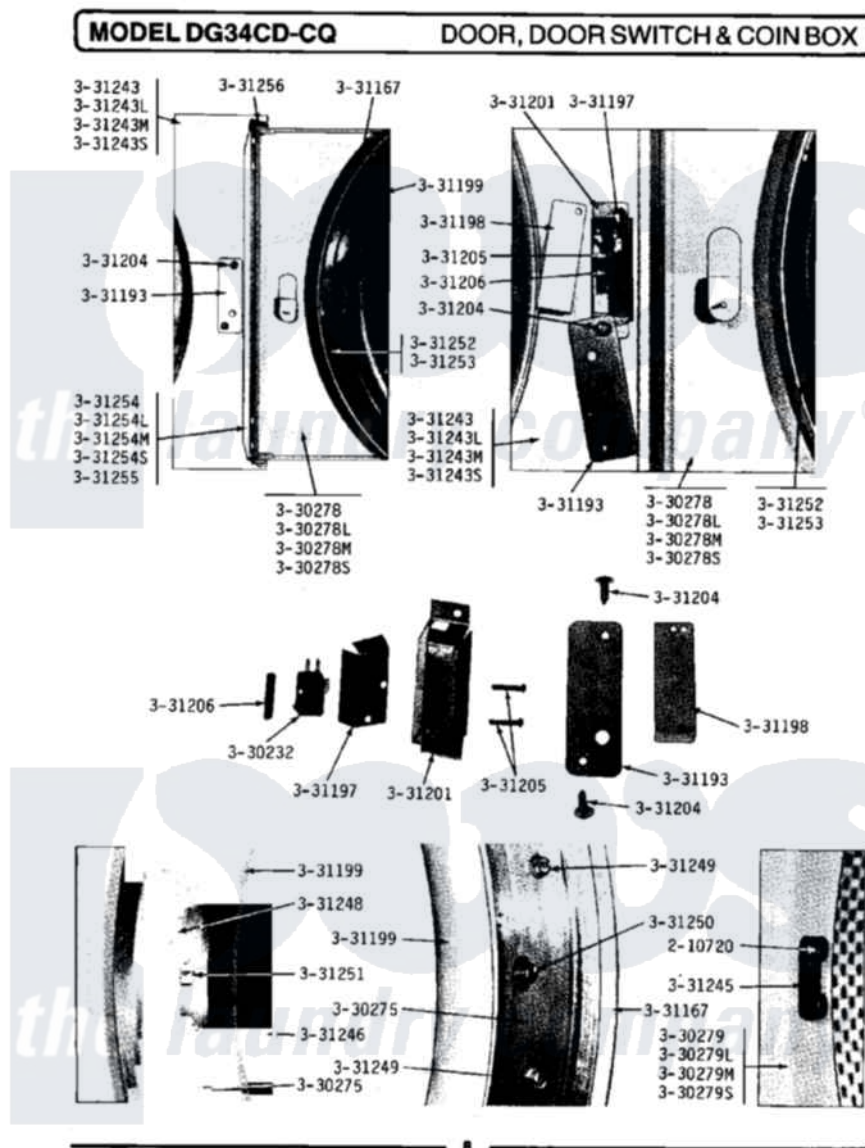

# Maytag GDG34CQ 04 - DOOR, DOOR SWITCH, & COIN BOX

Maytag Residential Maytag GDG34CQ Dryer Parts Parts Diagram 04 - DOOR, DOOR SWITCH, & COIN BOX  
 Click on the part number to view part

Item	Original Part Number	Replaced By	Status	Part Description
001	<a href="#">210720</a>			Rivet, Bearing To Tumbler Frmt
002	Y330232		Not Available	DOOR SWITCH
003	<a href="#">Y330275</a>			Door Assembly
NI	NLA		Not Available	COIN BOX, WHITE
"	330276L		Not Available	COIN BOX-ALMOND
"	NLA		Not Available	COIN BOX - HARVEST WHEAT
"	NLA		Not Available	HINGE ASSEMBLY-WHITE
"	NLA		Not Available	HINGE ASSEMBLY-ALMOND
"	NLA		Not Available	HINGE ASSEMBLY-HARVEST WHEA
"	NLA		Not Available	FRONT PANEL-WHITE
"	NLA		Not Available	FRONT PANEL-ALMOND
020	331199		Not Available	GASKET FOR DOOR GLASS
NI	NLA		Not Available	SCREW
"	331197		Not Available	SHIELD FOR DOOR SWITCH
"	NLA		Not Available	TWIN FASTENER

"	<a href="#">331198</a>		Actuator For Door Switch
"	NLA	Not Available	FRONT PANEL-WHITE
029	331204	<a href="#">61003351</a>	Screw, Handle To Frame
"	<a href="#">331245</a>		Catch For Door
030	331193	Not Available	COVER FOR DOOR SWITCH BOX
"	331246	Not Available	GLASS FOR DOOR
NI	NLA	Not Available	FRONT PANEL-HARVEST WHEAT
"	331243L	Not Available	FRONT PANEL-ALMOND
"	NLA	Not Available	SCREW FOR DOOR HANDLE
033	<a href="#">331201</a>		Door Switch Box
"	<a href="#">331250</a>		Stud For Door Catch
NI	331252	<a href="#">3400094</a>	Screw, 10-32 X 3/8
"	NLA	Not Available	HINGE STRAP-HARVEST WHEAT
"	331253	<a href="#">3400029</a>	Nut, Adapter Plate
"	NLA	Not Available	FRONT PANEL-HARVEST WHEAT
042	331251	<a href="#">Y707702</a>	Locknut
"	<a href="#">331256</a>		Screw
NI	NLA	Not Available	HINGE STRAP-WHITE
"	<a href="#">331167</a>		Gasket For Door-Outer
"	331258	Not Available	LATCH FOR COIN BOX
"	<a href="#">331254L</a>		Hinge Strap-Almond
"	NLA	Not Available	WASHER FOR LOCK
"	NLA	Not Available	WASHER - UNDER LOCK HEAD