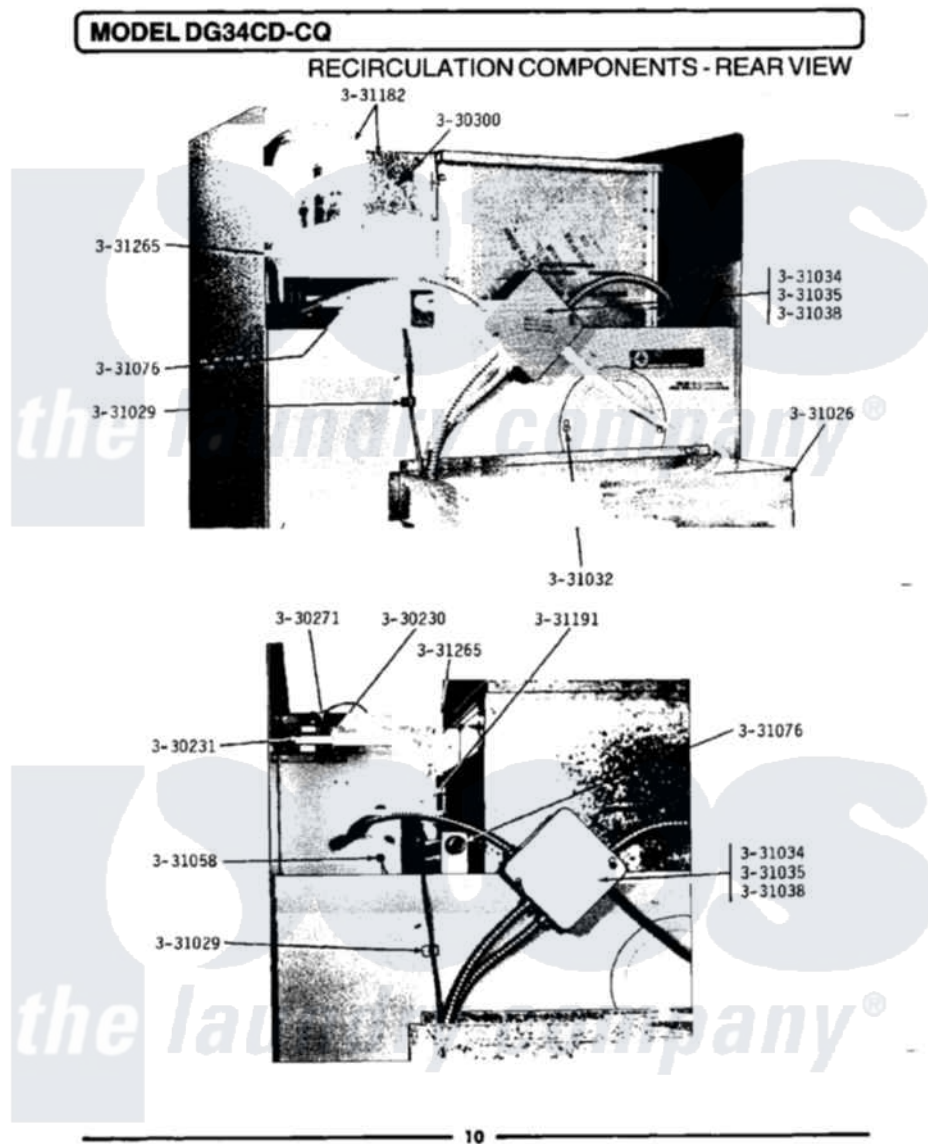

Maytag GDG34CQ 05 - RECIRCULATION COMPONENTS-REAR VIEW

10

Maytag [Residential Maytag GDG34CQ Dryer Parts](#) Parts Diagram 05 - RECIRCULATION COMPONENTS-REAR VIEW
 Click on the part number to view part

Item	Original Part Number	Replaced By	Status	Part Description
001	Y330230			Ignition Control Assembly
002	Y330231			Transformer
003	Y330271			Wire For Ignition Control
004	331026	90767		Screw, 8A X 3/8 HeX Washer Head Tapping
NI	NLA		Not Available	CLIP
006	331032	61002031		Screw, Handle
NI	NLA		Not Available	WIRE NUT
"	NLA		Not Available	WIRE NUT (6 USED)
"	NLA		Not Available	HINGE PIN FOR DAMPER
010	331058			Grommet-Temp. Control Tubin
NI	NLA		Not Available	GAS SUPPLY LINE-28 1/2 INCH
"	NLA		Not Available	HINGE RIVET
"	NLA		Not Available	BACK GUARD
"	NLA		Not Available	RECIRCULATION BOOT
"	NLA		Not Available	DECAL-LIGHTING &