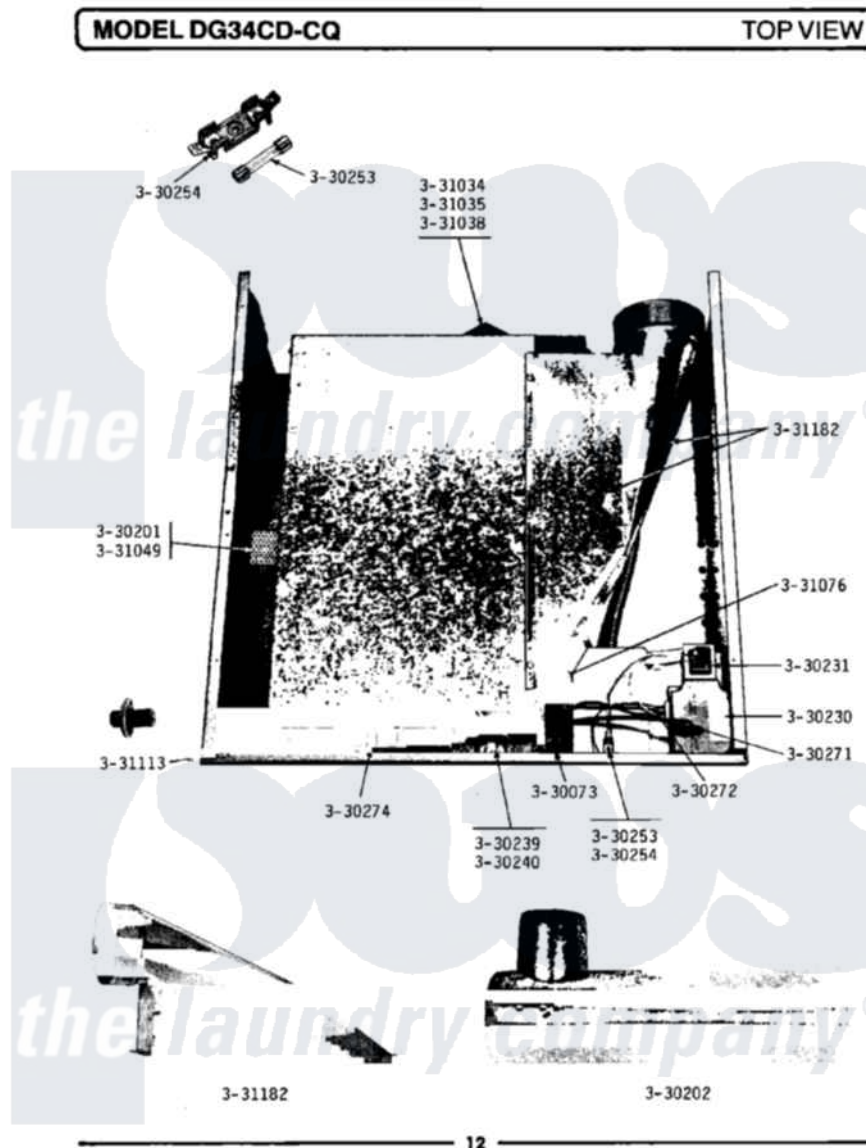

Maytag GDG34CQ 06 - TOP VIEW

Maytag Residential Maytag GDG34CQ Dryer Parts Parts Diagram 06 - TOP VIEW
 Click on the part number to view part

Item	Original Part Number	Replaced By	Status	Part Description
001	Y330073			Valve, Shut-Off
002	Y330201		Not Available	HIGH LIMIT THERMOSTAT
003	Y330202		Not Available	RECIRCULATION TEE ASSEMBLY
NI	NLA		Not Available	BAFFLE ASSEMBLY
005	Y330230			Ignition Control Assembly
006	Y330231			Transformer
007	Y330239		Not Available	GAS VALVE - NAT
NI	NLA		Not Available	GAS VALVE (LPG)
009	Y330253			Fuse
010	Y330254			Fuse Block
011	Y330271			Wire For Ignition Control
NI	NLA		Not Available	WIRE HARNESS
"	NLA		Not Available	MANIFOLD FOR MAIN BURNER
"	NLA		Not Available	WIRE NUT
"	NLA		Not Available	WIRE NUT (6 USED)

"	NLA	Not Available	HINGE PIN FOR DAMPER
"	331049	Not Available	VENTILATED COVER - HI-LIMIT
"	NLA	Not Available	GAS SUPPLY LINE-28 1/2 INCH
"	NLA	Not Available	HINGE RIVET
"	NLA	Not Available	RECIRCULATION BOOT
"	NLA	Not Available	DAMPER, HEAT RECLAIMER