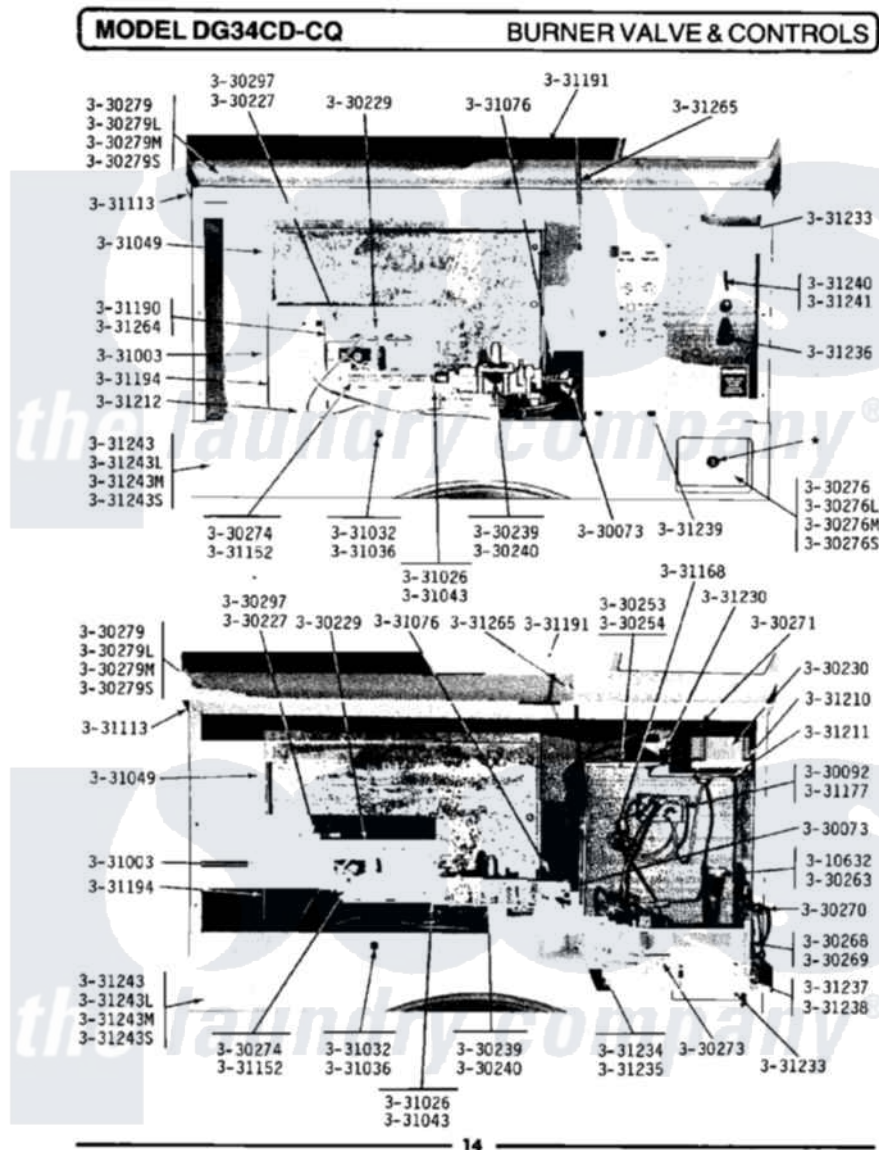

# Maytag GDG34CQ 07 - BURNER VALVE & CONTROLS

Maytag Residential Maytag GDG34CQ Dryer Parts Parts Diagram 07 - BURNER VALVE & CONTROLS  
 Click on the part number to view part

Item	Original Part Number	Replaced By	Status	Part Description
001	Y310632	<a href="#">1163839</a>		Screw
NI	<a href="#">Y330073</a>			Valve, Shut-Off
003	<a href="#">Y330092</a>			Terminal Block
NI	Y330201		Not Available	HIGH LIMIT THERMOSTAT
"	NLA		Not Available	IGNITION ASSEMBLY
"	<a href="#">Y330228</a>			Harness For Gas Valve
007	<a href="#">Y330229</a>			Burner Assembly
008	<a href="#">Y330230</a>			Ignition Control Assembly
NI	<a href="#">Y330231</a>			Transformer
010	Y330239		Not Available	GAS VALVE - NAT
NI	NLA		Not Available	GAS VALVE (LPG)
012	<a href="#">Y330253</a>			Fuse
013	<a href="#">Y330254</a>			Fuse Block
NI	NLA		Not Available	COIN CHUTE ASSEMBLY
015	Y330268		Not Available	COIN ACCEPTOR ASSEMBLY \$.25
				COIN ACCEPTOR