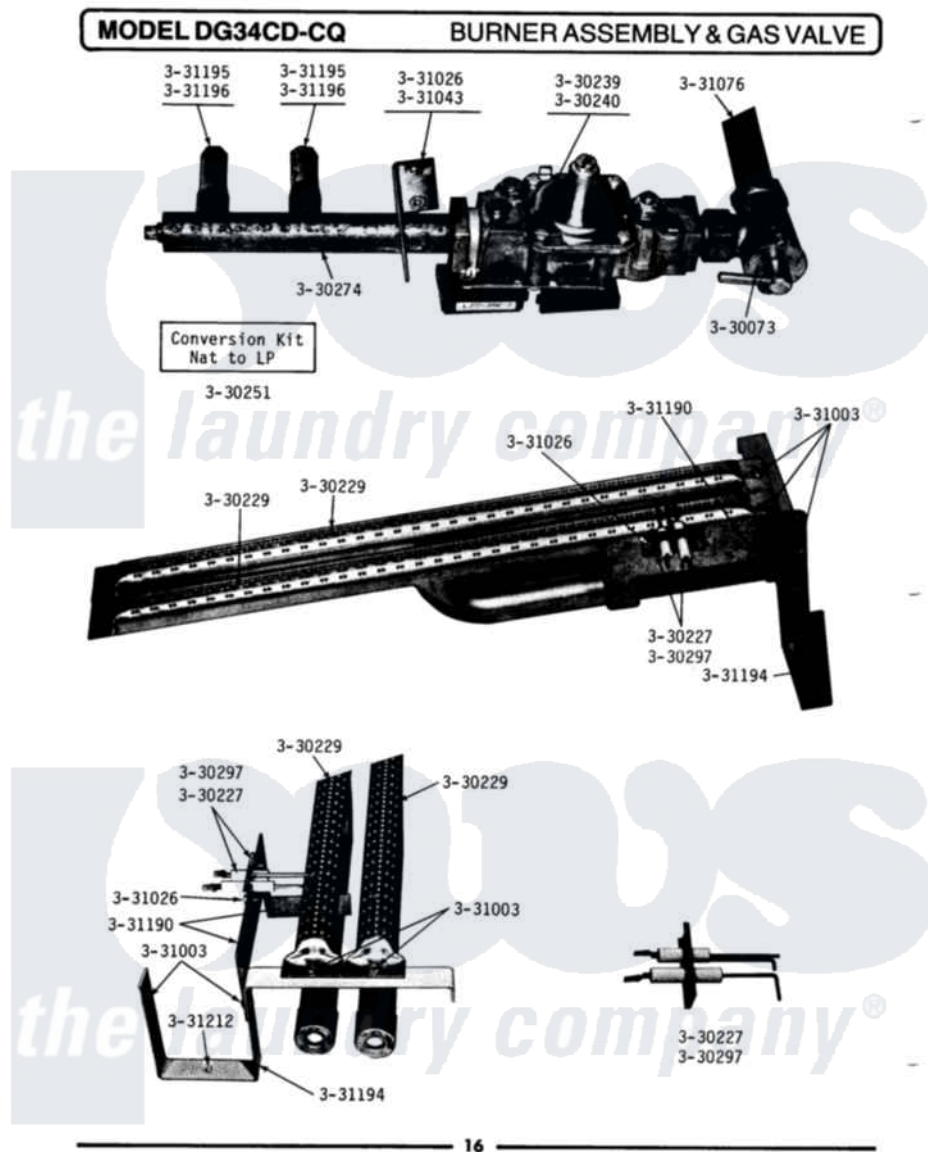

Maytag GDG34CQ 08 - BURNER ASSEMBLY & GAS VALVE

16

Maytag Residential Maytag GDG34CQ Dryer Parts Parts Diagram 08 - BURNER ASSEMBLY & GAS VALVE
 Click on the part number to view part

Item	Original Part Number	Replaced By	Status	Part Description
001	Y330073			Valve, Shut-Off
NI	NLA		Not Available	IGNITION ASSEMBLY
003	Y330229			Burner Assembly
004	Y330239		Not Available	GAS VALVE - NAT
NI	NLA		Not Available	GAS VALVE (LPG)
"	330249		Not Available	RETAINER FOR GAS VALVE
"	Y330250		Not Available	COIL ON GAS VALVE
"	NLA		Not Available	CONVERSION KIT (NAT.TO LPG)
"	NLA		Not Available	MANIFOLD FOR MAIN BURNER
010	331003	489483		Screw 10-32 X 1/2
011	331026	90767		Screw, 8A X 3/8 HeX Washer Head Tapping
NI	NLA		Not Available	BRACKET FOR GAS CONTROL
"	NLA		Not Available	GAS SUPPLY LINE-28 1/2 INCH

"	NLA		Not Available	MOUNTING BRACKET
"	NLA		Not Available	BURNER SUPPORT BRACKET
"	NLA		Not Available	ORIFICE, MAIN BURNER-NAT.
"	NLA		Not Available	ORIFICE, MAIN BURNER (LPG)
018	331212	3390631		Screw, 10-16 X 3/8
NI	NLA		Not Available	HI-VOLT CABLE & IGNITER KIT