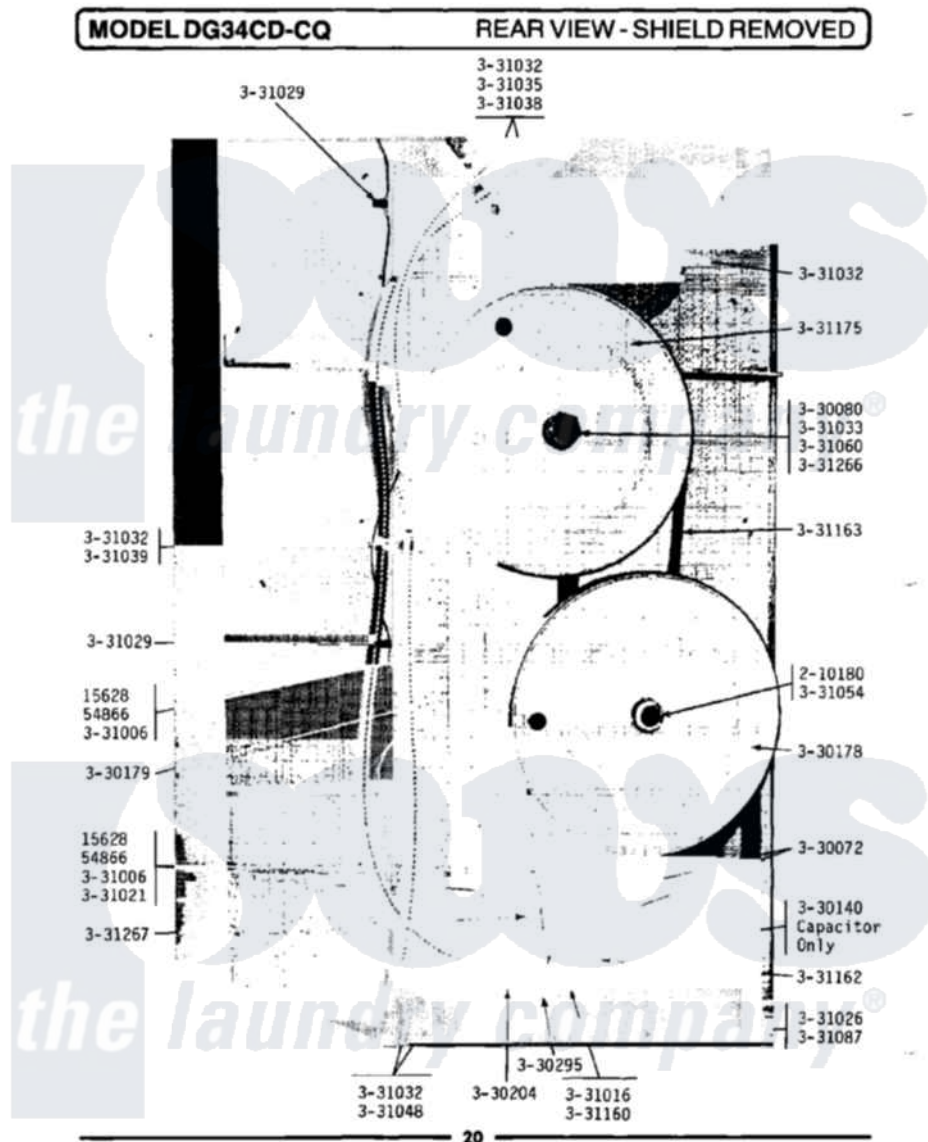

# Maytag GDG34CQ 10 - REAR VIEW-SHIELD REMOVED

Maytag Residential Maytag GDG34CQ Dryer Parts Parts Diagram 10 - REAR VIEW-SHIELD REMOVED  
 Click on the part number to view part

Item	Original Part Number	Replaced By	Status	Part Description
NI	NLA		Not Available	BOLT, 5/16 X 3/4 HEX
002	Y054866	<a href="#">486009</a>		Lockwasher
003	210180		Not Available	RETAINING RING
004	Y330072		Not Available	MOTOR COMPLETE
005	Y330080		Not Available	SPIDER & SHAFT ASSEMBLY
NI	NLA		Not Available	CAPICATOR
007	<a href="#">Y330178</a>			Reduction Pulley
008	<a href="#">Y330179</a>			Bracket And Pin
NI	NLA		Not Available	INTERNAL MOTOR SWITCH
"	NLA		Not Available	MOTOR CLAMP
"	NLA		Not Available	NUT-DRUM SUPPORT BOLT, 5/16
"	NLA		Not Available	SET SCREW FOR MOTOR PULLEY
"	NLA		Not Available	WASHER - MOTOR SUPPORT BOLT
014	331026	<a href="#">00767</a>		Screw, 8A X 3/8 HeX Washer

014	331020	<a href="#">30707</a>		Head Tapping
NI	NLA		Not Available	CLIP
016	331032	<a href="#">61002031</a>		Screw, Handle
017	<a href="#">331033</a>			Hex Nut-Drum Pulley Shaft
NI	NLA		Not Available	WIRE NUT (6 USED)
"	NLA		Not Available	HINGE PIN FOR DAMPER
"	NLA		Not Available	CLIP-CONDUIT TO CABNT.BACK
021	331048		Not Available	COVER FOR BLOWER IMPELLER
NI	<a href="#">331054</a>			Grease Fitting - Pulley Pin
023	<a href="#">331060</a>			Key For Drum
NI	NLA		Not Available	SHIELD FOR MOTOR
025	<a href="#">331160</a>			Motor Pulley
026	331162	<a href="#">A55</a>		Multiplus Dual Brand V Belt
027	331163	<a href="#">33331163</a>		V-Belt
028	331175		Not Available	DRUM PULLEY
029	<a href="#">331266</a>			Lockwasher For Drum Pulley
NI	NLA		Not Available	MOTOR BRACKET