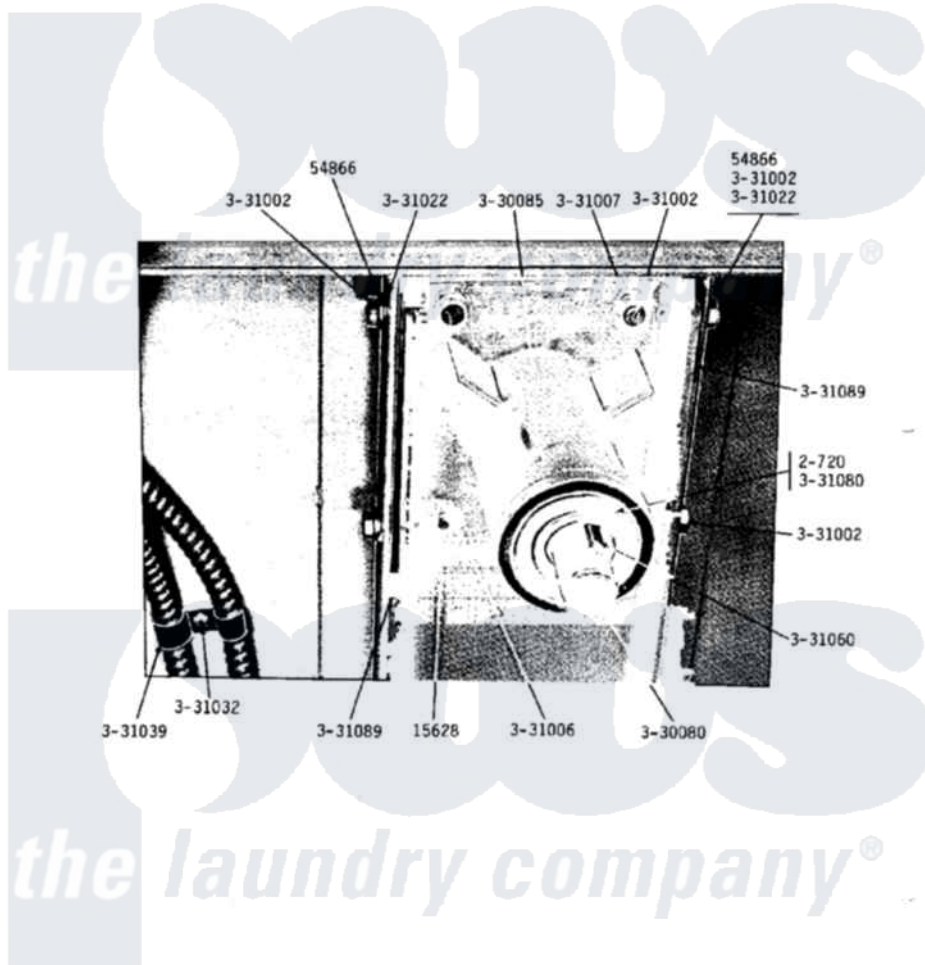

# Maytag GDG34CQ 11 - DRUM BEARING SUPPORT ASSEMBLY

**MODEL DG34CD-CQ DRUM BEARING SUPPORT ASSEMBLY**

Maytag Residential Maytag GDG34CQ Dryer Parts Parts Diagram 11 - DRUM BEARING SUPPORT ASSEMBLY  
 Click on the part number to view part

Item	Original Part Number	Replaced By	Status	Part Description
	NI	NLA	Not Available	BOLT, 5/16 X 3/4 HEX
002	Y054866	<a href="#">486009</a>		Lockwasher
003	Y200720	<a href="#">22003441</a>		Bearing, Rear
004	Y330080		Not Available	SPIDER & SHAFT ASSEMBLY
005	<a href="#">Y330085</a>			Drum Support Housing
	NI	NLA	Not Available	BOLT FOR DRUM
	"	NLA	Not Available	NUT-DRUM SUPPORT BOLT, 5/16
	"	NLA	Not Available	NUT-DRUM SUPPORT BOLT, 3/8
	"	NLA	Not Available	WASHER FOR DRUM SUPPORT
010	331032	<a href="#">61002031</a>		Screw, Handle
	NI	NLA	Not Available	CLIP-CONDUIT TO CABNT.BACK
012	<a href="#">331060</a>			Key For Drum
013	331080		Not Available	SPACER FOR CENTER BEARING