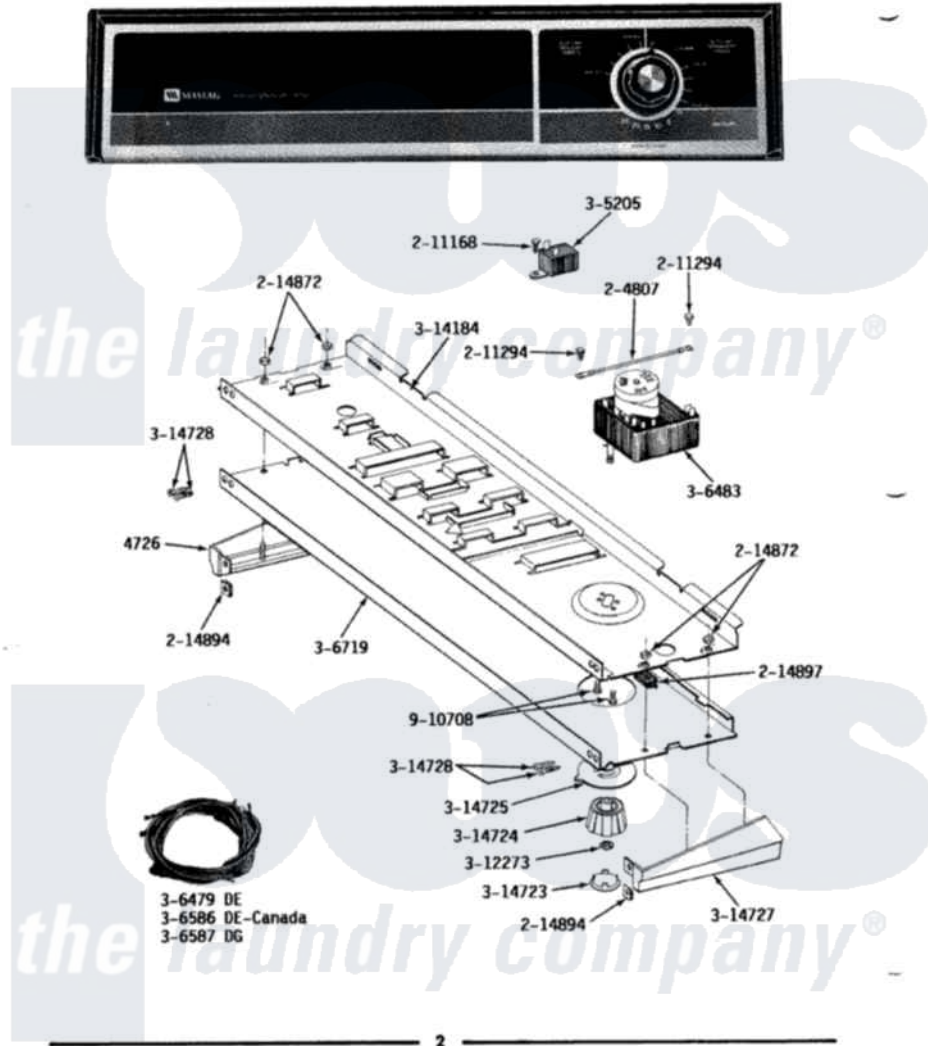

# Maytag GDG382 01 - CONTROL PANEL

**MODEL DE-DG382 CONTROL PANEL**

Maytag [Residential Maytag GDG382 Dryer Parts](#) Parts Diagram 01 - CONTROL PANEL  
 Click on the part number to view part

Item	Original Part Number	Replaced By	Status	Part Description
1	<a href="#">204807</a>			Ground Wire, Supp. Plte To Top Cover
2	211168	<a href="#">W10139210</a>		Screw, 8-18 X 5/16
3	211294	<a href="#">90767</a>		Screw, 8A X 3/8 HeX Washer Head Tapping
4	<a href="#">214872</a>			Palnut, End Cap Note: Nut, Lamp Holder
5	<a href="#">214894</a>			Fastener, End Cap
6	<a href="#">214897</a>			Pad, Control Panel
7	305205	<a href="#">694419</a>		Mini-Buzzer
8	306479		Not Available	MAIN WIRE HARNESS
9	<a href="#">306483</a>			Timer
10	306586		Not Available	MAIN WIRE HARNESS
11	306587		Not Available	MAIN WIRE HARNESS
12	306719		Not Available	CONTROL PANEL
13	<a href="#">312273</a>			Nut, Control Knob
14	<a href="#">314184</a>			Back Up Plate

15	314723	<a href="#">W10133501</a>	Cap, Knob
16	<a href="#">314724</a>		Knob For Timer
17	314725	<a href="#">33001500</a>	Dial, Timer Indicator
18	314726		Not Available
19	314727	<a href="#">207927</a>	End Cap, Control Panel
20	314728	<a href="#">210932</a>	Screw, No.8 X 9/16 Ctsk Note: Screw, Inlet Duct
21	910708	<a href="#">488234</a>	Screw 8-32 X 1/4