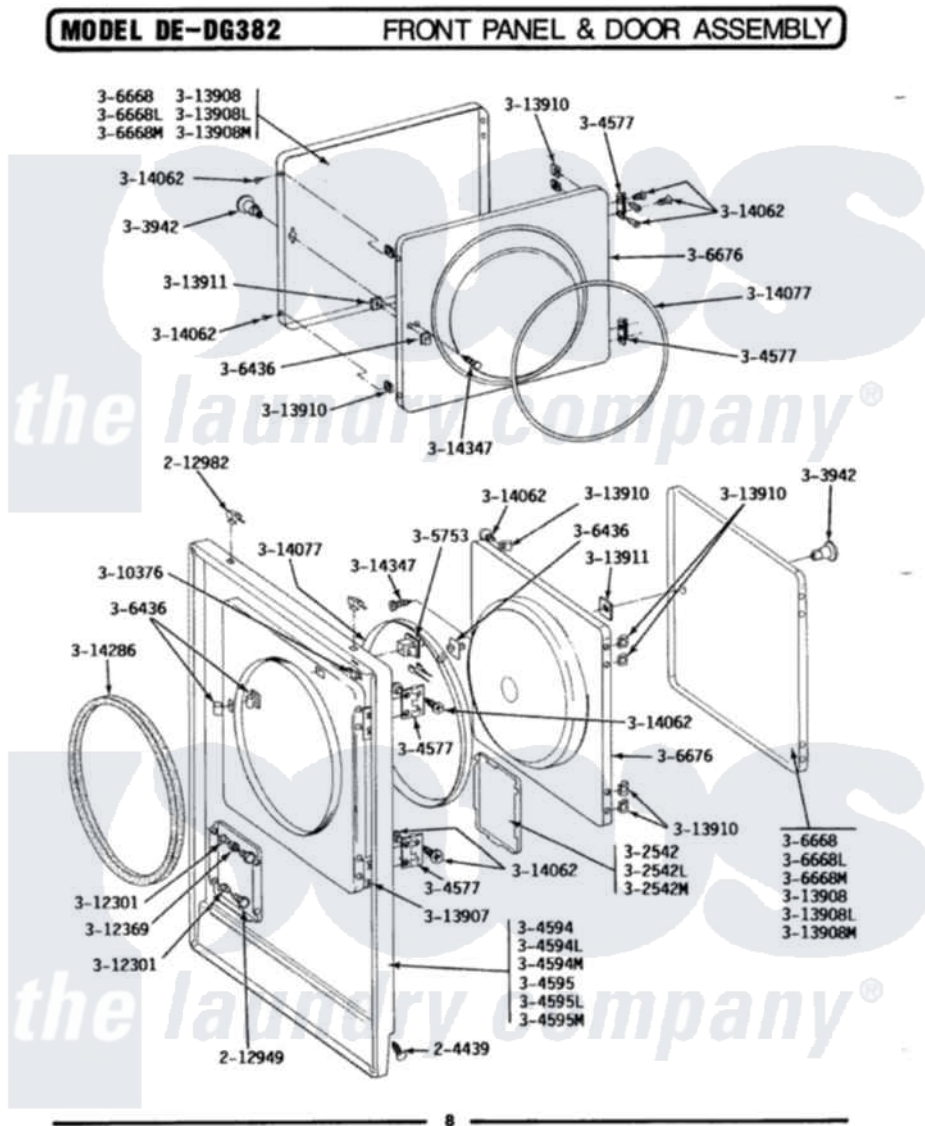

Maytag GDG382 02 - FRONT PANEL & DOOR ASSEMBLY

Maytag Residential Maytag GDG382 Dryer Parts Parts Diagram 02 - FRONT PANEL & DOOR ASSEMBLY
 Click on the part number to view part

Item	Original Part Number	Replaced By	Status	Part Description
1	204439			Screw And Fstner Assembly
2	212949	22001866		Screw, Relay
3	212982	22001650		Fastener, Spring
6	302542M		Not Available	ACCESS DOOR-HARVEST WHEAT
7	303942		Not Available	KNOB AND SCREW
8	Y304577	33001230		Hinge, Door
11	304594M	3369903		Dishrack
12	Y305753	W10169313		Switch-Dor
13	306436			Door Latch Kit--W
16	306668M		Not Available	DOOR, HARVEST WHEAT
17	306676		Not Available	INNER DOOR WITH KNOB
18	Y310376			Clip, Door Switch Harness
19	312301		Not Available	BUSHING FOR ACCESS STUD
20	312369			Sleeve, Access Panel Stud Part Not Used

21	Y313907		Fastener, Twin
24	313908M	Not Available	DOOR PANEL-HARVEST WHEAT
25	Y313910		Clip, Door Liner To Outer Panel
26	Y313911		Door Strike Retainer
27	Y313927		INSTRUCTION LABEL
28	Y314062		Screw, Door Hinge And Panel
29	314077		Door Seal
30	314119	Not Available	GAS IGNITION LABEL
31	314286		Seal For Front Panel
32	314347	400021-1	Screw