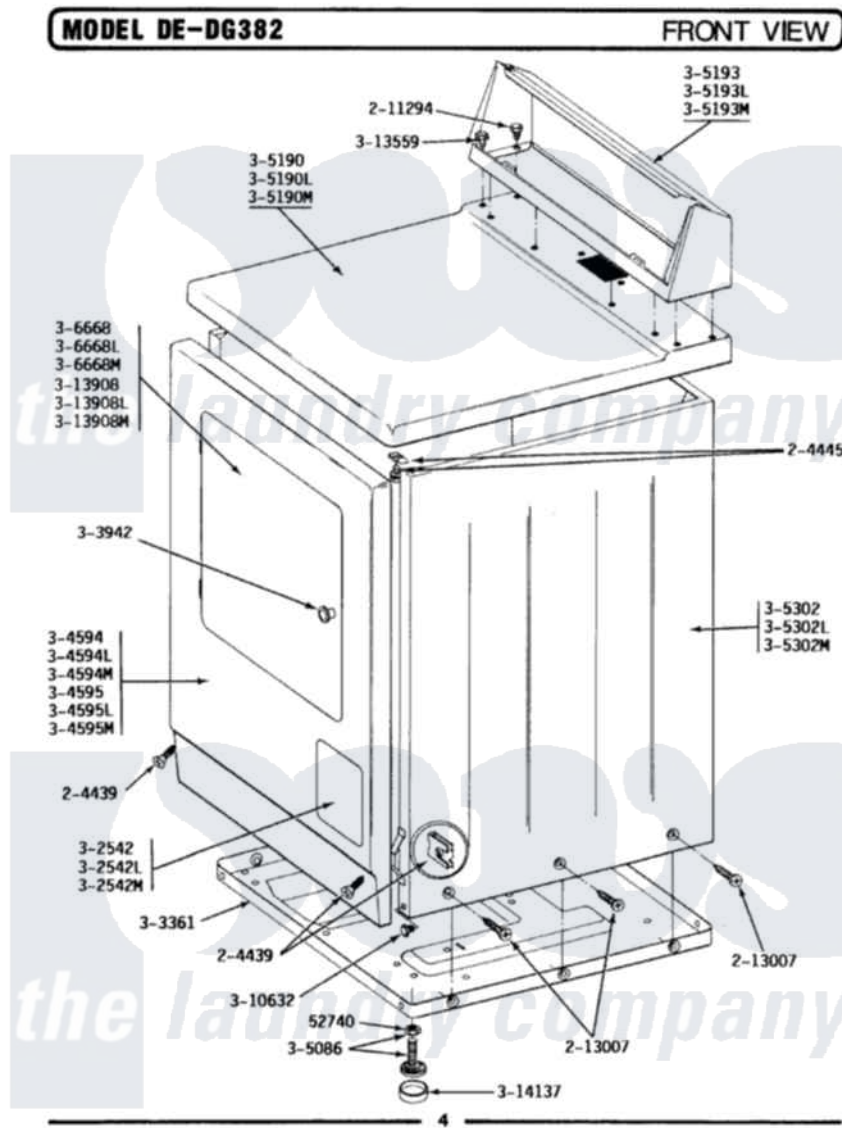

Maytag GDG382 03 - FRONT VIEW

Maytag [Residential Maytag GDG382 Dryer Parts](#) Parts Diagram 03 - FRONT VIEW
 Click on the part number to view part

Item	Original Part Number	Replaced By	Status	Part Description
1	Y052740	62739		Nut, Lock
2	204439			Screw And Fstner Assembly
3	204445			Screw And Fastener Assembly
4	211294	90767		Screw, 8A X 3/8 HeX Washer Head Tapping
5	213007			Xfor Cabinet See Cabinet, Back
8	302542M		Not Available	ACCESS DOOR-HARVEST WHEAT
9	Y303361		Not Available	BASE ASSY. (UPPER & LOWER)
10	303942		Not Available	KNOB AND SCREW
13	304594M	3369903		Dishrack
14	Y305086			Adjustable Leg And Nut
17	305190M		Not Available	TOP COVER-HARVEST WHEAT
20	305193M		Not Available	CONSOLE-HARVEST WHEAT
23	305302M		Not Available	CABINET-HARVEST WHEAT

26	306668M		Not Available	DOOR, HARVEST WHEAT
27	Y310632	1163839		Screw
28	Y313559			Screw
32	Y314137			Foot, Rubber
"	313908M		Not Available	DOOR PANEL-HARVEST WHEAT