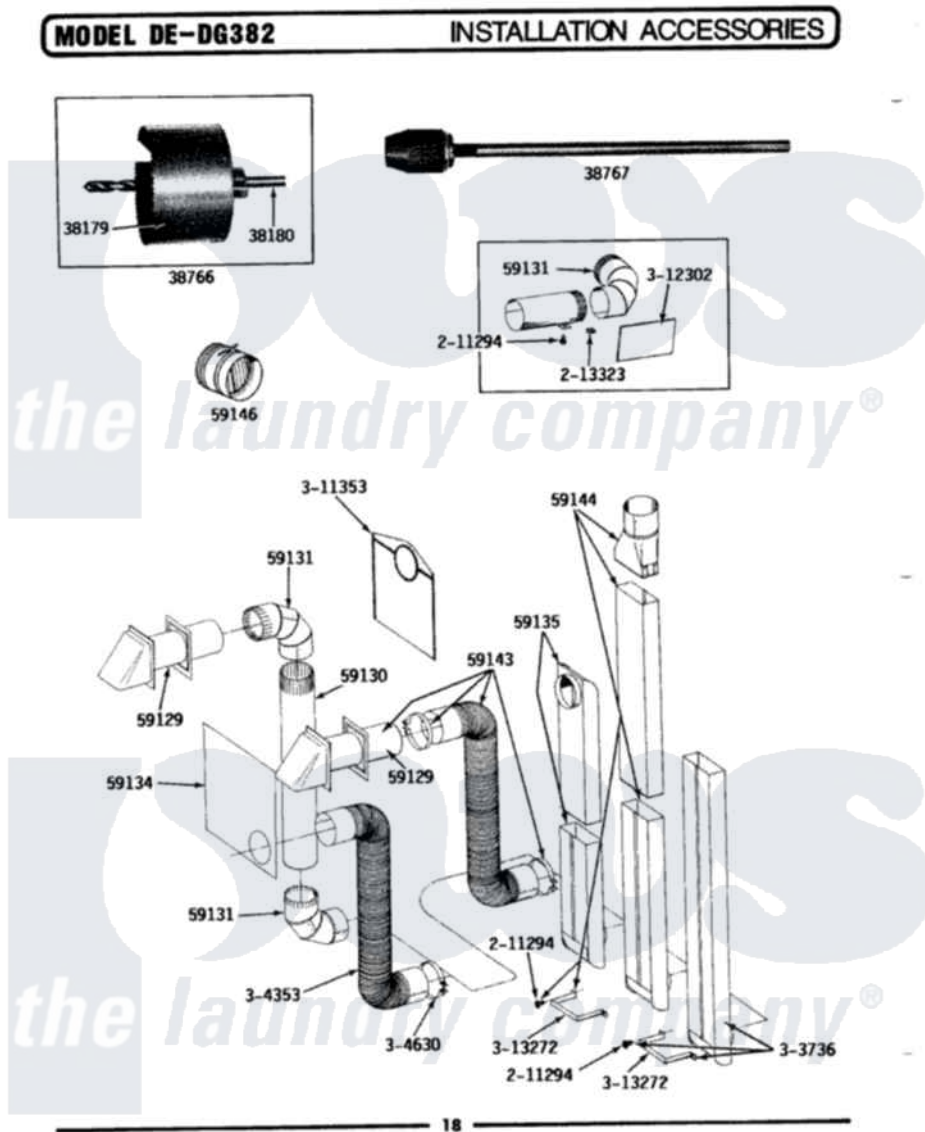

Maytag GDG382 05 - INSTALLATION ACCESSORIES

Maytag [Residential Maytag GDG382 Dryer Parts](#) Parts Diagram 05 - INSTALLATION ACCESSORIES
 Click on the part number to view part

Item	Original Part Number	Replaced By	Status	Part Description
1	038179		Not Available	BLADE, SAW
2	038180		Not Available	REPLACEMENT DRILL
3	038766		Not Available	HOLE SAW W/DRILL BIT
4	038767			Extension Chuck, Drill
5	Y059129	4396007RW		Vent Hood
6	Y059130			Pipe, Venting
7	Y059131			Elbow, Venting
8	Y059134			PLATE, ALUM. WINDOW (15" X 20")
9	Y059135			Vent Duct Assembly
10	Y059143			Flexible Vent Kit
11	059144		Not Available	RECTANGULAR VENT KIT
12	059146		Not Available	DAMPER, BACK DRAFT
13	211294	90767		Screw, 8A X 3/8 Hex Washer Head Tapping
14	213323			Fastener, Exhaust Duct Kit
15	303736		Not Available	EXHAUST DEFLECTOR KIT

16	Y304353	4396010RP	6ft Scvent
17	Y304630		Clamp, Flexible Duct
18	Y304652		Exhaust Duct Kit
19	311353	Not Available	BAG, LINT (DACRON)
20	312302		Insulation, Exhaust Duct Kit
21	313272		Bracket, Exhaust Deflector