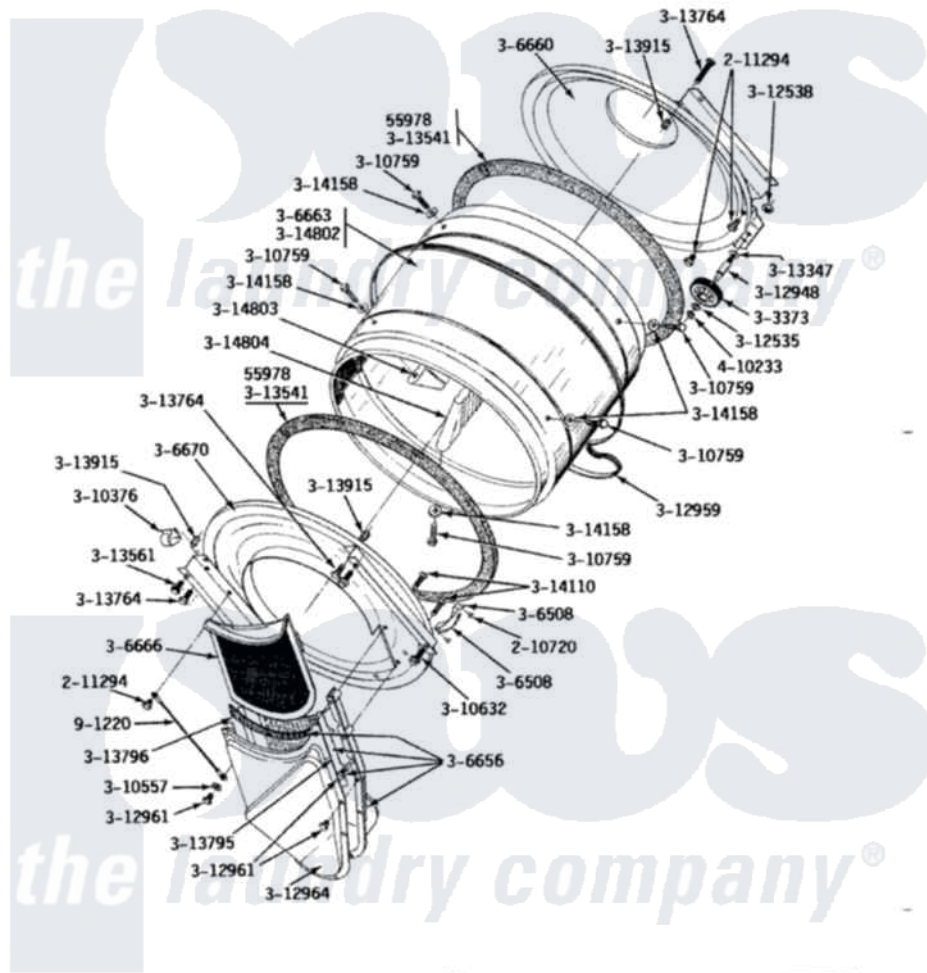

# Maytag GDG382 06 - LINT SCREEN, TUMBLER (FRONT & BACK)

**MODEL DE-DG382**  
**LINT, SCREEN, TUMBLER, TUMBLER FRONT & TUMBLER BACK**

Maytag Residential Maytag GDG382 Dryer Parts Parts Diagram 06 - LINT SCREEN, TUMBLER (FRONT & BACK)  
 Click on the part number to view part

Item	Original Part Number	Replaced By	Status	Part Description
1	<a href="#">Y055978</a>			Rubber Adhesive, 2 Oz Tube
2	<a href="#">210720</a>			Rivet, Bearing To Tumbler Frnt
3	211294	<a href="#">90767</a>		Screw, 8A X 3/8 HeX Washer Head Tapping
4	Y303373	<a href="#">12001541</a>		Drum Roller/Washer Assembly--W
5	<a href="#">306508</a>			Tumbler Bearing Kit ----W
6	306656		Not Available	OUTLET DUCT & GRID ASSEMBLY
7	306657		Not Available	OUTLET DUCT & GRID
8	Y306660	<a href="#">33001106</a>		Back, Tumbler
9	306663		Not Available	TUMBLER W/BAFFLES
10	Y306666	<a href="#">33001003</a>		Screen, Lint
11	306670		Not Available	TUMBLER FRONT----NA
12	<a href="#">Y310376</a>			Clip, Door Switch Harness
13	<a href="#">310557</a>			Washer
14	Y310632	<a href="#">1163839</a>		Screw