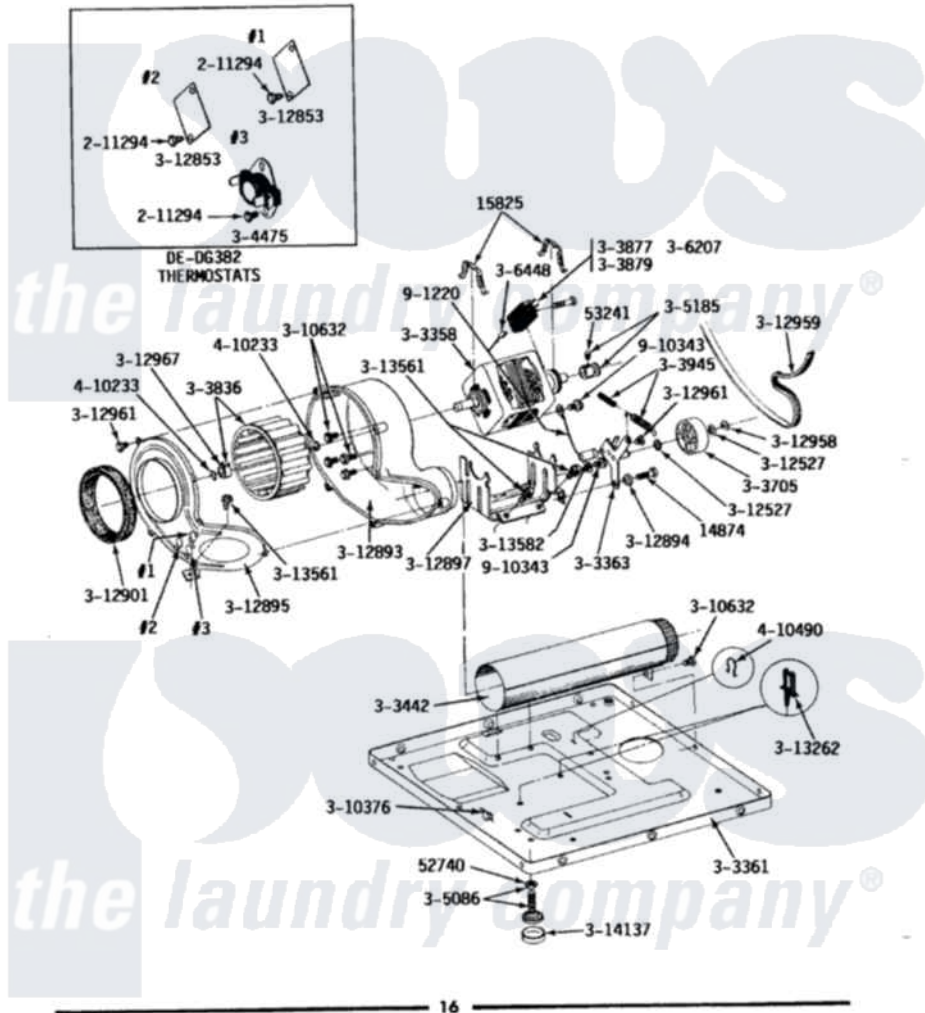

Maytag GDG382 07 - MOTOR, BLOWER, BASE FRAME & THERMOSTATS

MODEL DE-DG382 MOTOR, BLOWER, BASE FRAME & THERMOSTATS

16

Maytag Residential Maytag GDG382 Dryer Parts Diagram 07 - MOTOR, BLOWER, BASE FRAME & THERMOSTATS

[Click on the part number to view part](#)

Item	Original Part Number	Replaced By	Status	Part Description
1	Y014874			Screw, Idler Arm And Sleeve
2	Y015825			Clip, Motor To Motor Support
3	Y052740	62739		Nut, Lock
4	Y053241			Set Screw, Motor Pulley
5	211294	90767		Screw, 8A X 3/8 HeX Washer Head Tapping
6	Y303358	W10410999		Motor-Drve
7	Y303361		Not Available	BASE ASSY. (UPPER & LOWER)
8	Y303363	6-3033630		Idler Arm
9	Y303442			EXHAUST DUCT ASSEMBLY
10	Y303705	6-3037050		Pulley- ID
11	Y303836			Blower Wheel Assembly And Clamp
12	Y303877		Not Available	SWITCH, MOTOR EXTERNAL START No.303358-2, No.303358-4, 303358-7
13	Y303879			Switch, Motor External Start

14	Y303945		IDLER SPRING ASSY. W/PLUG
15	Y304475		Cycling Thermostat 140 Deg.
16	Y305086		Adjustable Leg And Nut
17	Y305185	6-3051850	Pulley- MO
18	306207	Not Available	(PROD. No.303358-8 & No.303358-9)
19	306448	Not Available	WIRE
20	Y310376		Clip, Door Switch Harness
21	Y310632	1163839	Screw
22	Y312527		Washer, Idler Shaft
23	Y312853		Cover For Thermostat Openin
24	Y312893		Housing, Blower
25	Y312894	315772	Sleeve, Idler Arm
26	Y312895	Not Available	COVER FOR BLOWER----NA
27	312897	Not Available	SUPPORT, MOTOR
28	Y312901		Seal, Housing Cover
29	312958	354987	Ring, Retaining
30	Y312959		Poly "V" Belt For Tumbler
31	Y312961	W10116751	Screw
32	312967		Clamp, Blower Housing
33	Y313262	W10116752	Retainer-
34	Y313561		Screw----NA
35	Y313582	W10116756	Spacer
36	Y314137		Foot, Rubber
37	410233	9703438	Ring-Retrn
38	410490		Spring, Retainer Wire Harness
39	901220		Ground Wire
40	910343	488234	Screw 8-32 X 1/4