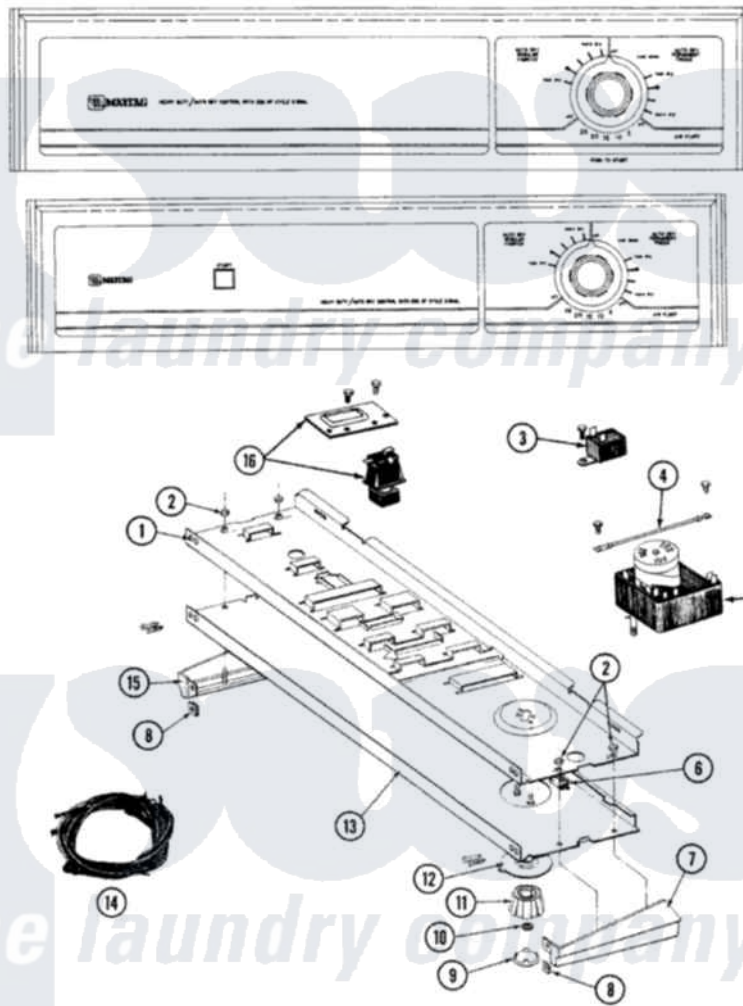

Maytag GDG4000 01 - CONTROL PANEL

SECTION: CONTROL PANEL
MODEL: DE-DG4000

Issue Date: 6/90

2

Maytag Residential Maytag GDG4000 Dryer Parts Parts Diagram 01 - CONTROL PANEL
Click on the part number to view part

Item	Original Part Number	Replaced By	Status	Part Description
1	314184			Back Up Plate
2	214872			Palnut, End Cap Note: Nut, Lamp Holder
3	305205	694419		Mini-Buzzer
"	211168	W10139210		Screw, 8-18 X 5/16
4	204807			Ground Wire, Supp. Plte To Top Cover
"	211294	90767		Screw, 8A X 3/8 HeX Washer Head Tapping
5	308088		Not Available	TIMER
"	306483			Timer
"	910708	488234		Screw 8-32 X 1/4
6	214897			Pad, Control Panel
7	210932			Screw, No.8 X 9/16 Ctsk Note: Screw, Inlet Duct
"	314727	207927		End Cap, Control Panel
8	214894			Fastener, End Cap
9	314723	W10133501		Cap, Knob

10	312273		Nut, Control Knob
11	314724		Knob For Timer
12	314725	33001500	Dial, Timer Indicator
13	307747	Not Available	CONTROL PANEL
"	Y308093		Control Panel Assembly
"	210932		Screw, No.8 X 9/16 Ctsk Note: Screw, Inlet Duct
14	307303	Not Available	WIRE HARNESS
"	308086		Wire Harness
15	314726	Not Available	END CAP - LEFT HAND
16	211168	W10139210	Screw, 8-18 X 5/16
"	307305		Switch Push To Start