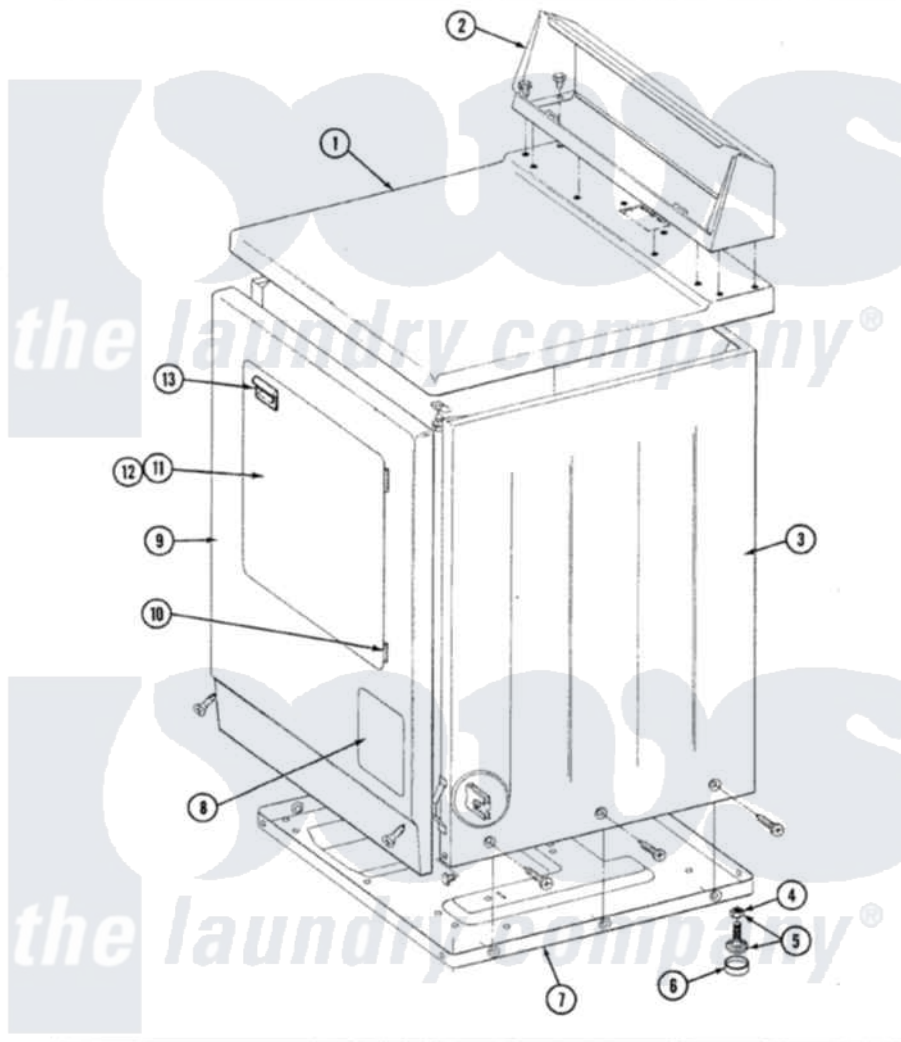

# Maytag GDG4000 03 - FRONT VIEW

SECTION: FRONT VIEW  
MODEL: DE-DG MODELS

Issue Date: 6/90

56

Maytag [Residential Maytag GDG4000 Dryer Parts](#) Parts Diagram 03 - FRONT VIEW  
Click on the part number to view part

Item	Original Part Number	Replaced By	Status	Part Description
1	307104M		Not Available	TOP COVER ASSY
"	<a href="#">204445</a>			Screw And Fastener Assembly
2	305193M		Not Available	CONSOLE-HARVEST WHEAT
"	<a href="#">Y313559</a>			Screw
3	307124M		Not Available	CABINET ASSY HVT WHEAT
"	Y310632	<a href="#">1163839</a>		Screw
4	Y052740	<a href="#">62739</a>		Nut, Lock
5	<a href="#">Y305086</a>			Adjustable Leg And Nut
6	<a href="#">Y314137</a>			Foot, Rubber
7	Y303361		Not Available	BASE ASSY. (UPPER & LOWER)
8	302542M		Not Available	ACCESS DOOR-HARVEST WHEAT
9	307998M		Not Available	FRONT PANEL
10	307099	<a href="#">33001230</a>		Hinge, Door
11	307111M		Not Available	DOOR ASSY HVT WHEAT
12	314966M		Not Available	DOOR PANEL HVT WHEAT