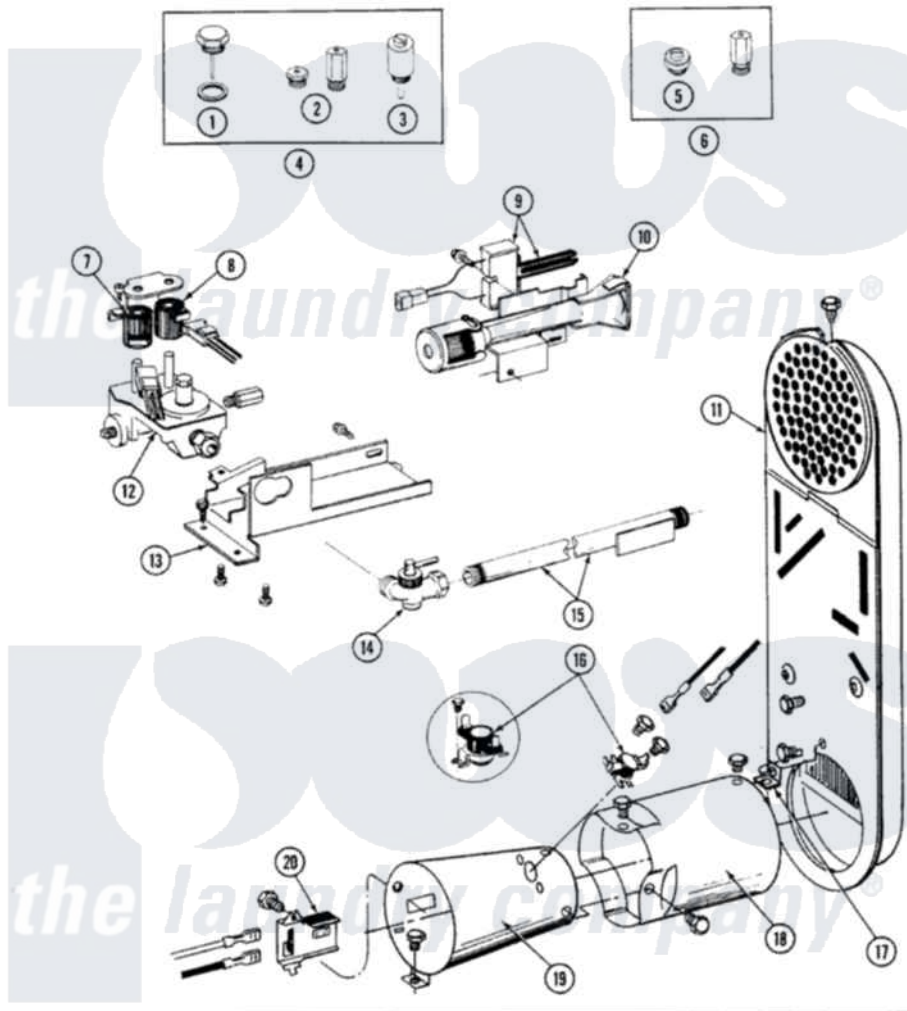

Maytag GDG4000 04 - INLET DUCT, GAS VALVE & COMBUSTION CONE

SECTION: INLET DUCT, GAS VALVE & COMBUSTION CONE
 MODEL: D6 MODELS

Issue Date: 6/90

48

Maytag Residential Maytag GDG4000 Dryer Parts Parts Diagram 04 - INLET DUCT, GAS VALVE & COMBUSTION CONE

Click on the part number to view part

Item	Original Part Number	Replaced By	Status	Part Description
1	302810			Screw Assembly - Blue Block Ope
2	305861		Not Available	MAIN BURNER ORIFICE KIT-LPG
3	306184		Not Available	PLUG, BLOCKING (LPG REGULATOR)
4	Y306195	MAL9000AXX		LP Gas Con
5	314602	694424		Leak, Limiter
6	306204	33002924		Gas Conv K
7	306106			Coil, Holding And Booster--W
8	306105	694540		Coil, 60 Hz
9	304971			Screw Note: Screw, Igniter
"	304970	4391996		Ignitor
10	Y310632	1163839		Screw
"	304974	33002793		Burner Assembly
11	307119			Duct, Inlet Assembly
"	211204	00767		Screw, 8A X 3/8 HeX Washer

	211294	90767	Head Tapping
12	211410		Screw, HeX Head No.8 X 3/8 Inch
"	314082	90767	Screw, 8A X 3/8 HeX Washer Head Tapping
"	306176		Valve, Gas
13	Y310632	1163839	Screw
"	Y313561		Screw----NA
"	314566		Gas Control Bracket
14	Y303349		Angle Shut-Off, Gas Valve
15	Y303383	33001735	Pipe And Bracket Assembly Series 18 Not Needed Use Vavle
16	211294	90767	Screw, 8A X 3/8 HeX Washer Head Tapping
"	303395		Thermostat, Hi-Limit
17	211294	90767	Screw, 8A X 3/8 HeX Washer Head Tapping
"	Y312890		Retainer, Heater Chamber
18	Y303841		Cone, Extension
19	211294	90767	Screw, 8A X 3/8 HeX Washer Head Tapping
"	Y303368		Cone, Combustion
"	Y308548		Combustion Cone Assembly
20	211294	90767	Screw, 8A X 3/8 HeX Washer Head Tapping
"	Y303377	338906	Radiant, Sensor