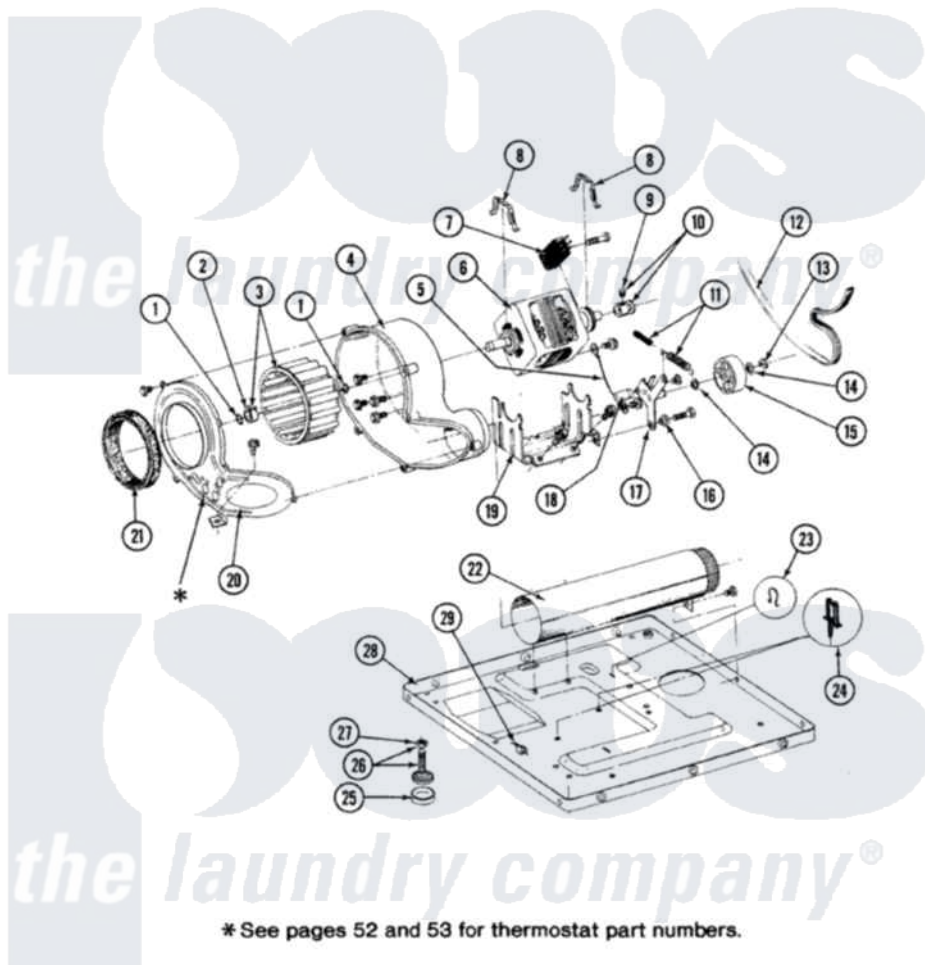

# Maytag GDG4000 07 - MOTOR, BLOWER, BASE FRAME & THERMOSTATS

SECTION: MOTOR, BLOWER, BASE FRAME & THERMOSTATS  
 MODEL: DG-DE MODELS

Issue Date: 6/90

50

Maytag [Residential Maytag GDG4000 Dryer Parts](#) Parts Diagram 07 - MOTOR, BLOWER, BASE FRAME & THERMOSTATS

[Click on the part number to view part](#)

Item	Original Part Number	Replaced By	Status	Part Description
1	410233	<a href="#">9703438</a>		Ring-Retrn
2	<a href="#">312967</a>			Clamp, Blower Housing
3	<a href="#">Y303836</a>			Blower Wheel Assembly And Clamp
4	Y310632	<a href="#">1163839</a>		Screw
"	<a href="#">Y312893</a>			Housing, Blower
5	<a href="#">901220</a>			Ground Wire
"	211294	<a href="#">90767</a>		Screw, 8A X 3/8 HeX Washer Head Tapping
"	910343	<a href="#">488234</a>		Screw 8-32 X 1/4
6	Y303358	<a href="#">W10410999</a>		Motor-Drve
7	306207		Not Available	(PROD. No.303358-8 & No.303358-9)
"	Y303877		Not Available	SWITCH, MOTOR EXTERNAL START No.303358-2, No.303358-4, 303358-7
"	<a href="#">Y303879</a>			Switch, Motor External Start