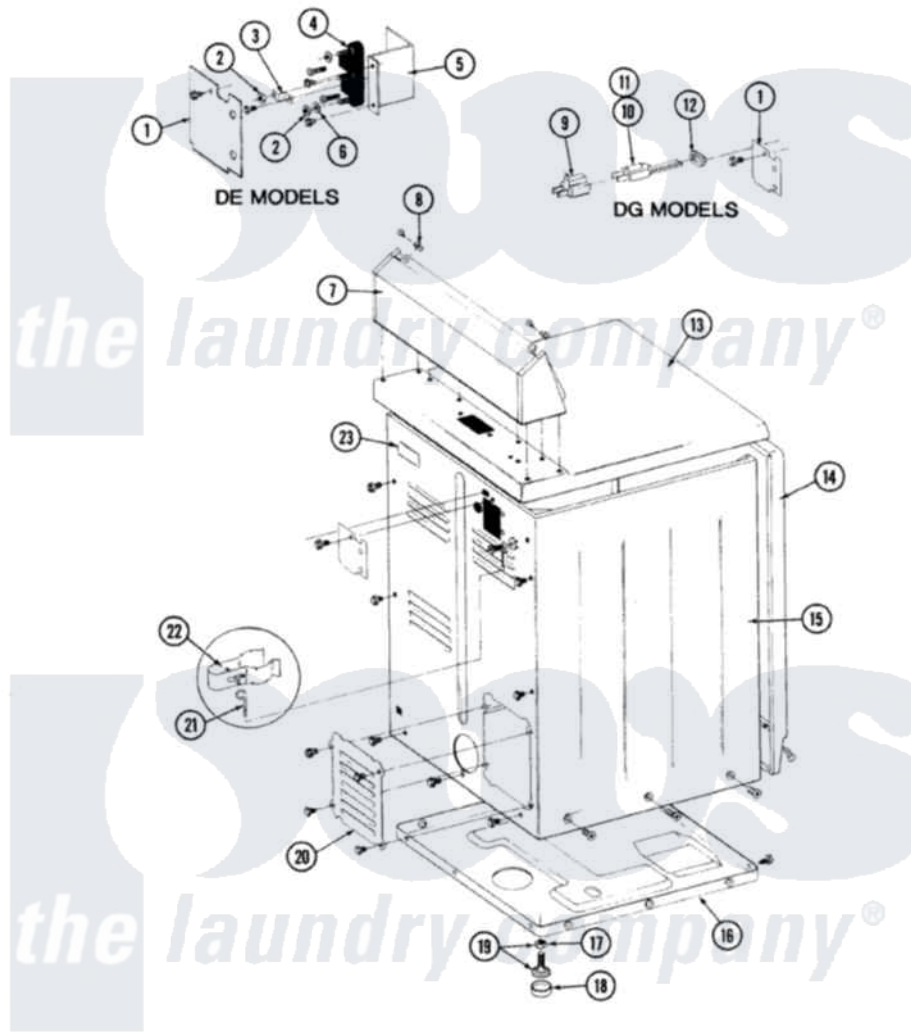

# Maytag GDG4000 08 - REAR VIEW

SECTION: REAR VIEW  
MODEL: DE-DG MODELS

Issue Date: 6/90

38

Maytag [Residential Maytag GDG4000 Dryer Parts](#) Parts Diagram 08 - REAR VIEW  
Click on the part number to view part

Item	Original Part Number	Replaced By	Status	Part Description
1	Y312905		Not Available	COVER, TERMINAL
7	305193M		Not Available	CONSOLE-HARVEST WHEAT
8	<a href="#">215075</a>			Fastener, Control Panel To Console
9	<a href="#">Y201808</a>			Converter
10	302521		Not Available	CORD, POWER PART NOT USED-GAS MODELS ONLY
12	<a href="#">211881</a>			Grommet, Cord Part Not Used-Gas Models Only
13	307104M		Not Available	TOP COVER ASSY
14	307998M		Not Available	FRONT PANEL
15	<a href="#">Y313561</a>			Screw----NA
"	Y310632	<a href="#">1163839</a>		Screw
"	307124M		Not Available	CABINET ASSY HVT WHEAT
16	Y303361		Not Available	BASE ASSY. (UPPER & LOWER)
17	Y052740	<a href="#">62739</a>		Nut, Lock
18	<a href="#">Y314137</a>			Foot, Rubber

19	<a href="#">Y305086</a>		Adjustable Leg And Nut
20	Y312951	Not Available	ACCESS COVER, BACK
"	211294	<a href="#">90767</a>	Screw, 8A X 3/8 HeX Washer Head Tapping
"	<a href="#">Y313559</a>		Screw
21	<a href="#">311155</a>		Ground Wire And Clamp
22	<a href="#">313122</a>		Screw - Baffle To Tumbler
"	<a href="#">301548</a>		Clamp, Ground Wire
23	214519		LABEL, ELECTRICAL INSTR. PART NOT USED-GAS MODELS ONLY