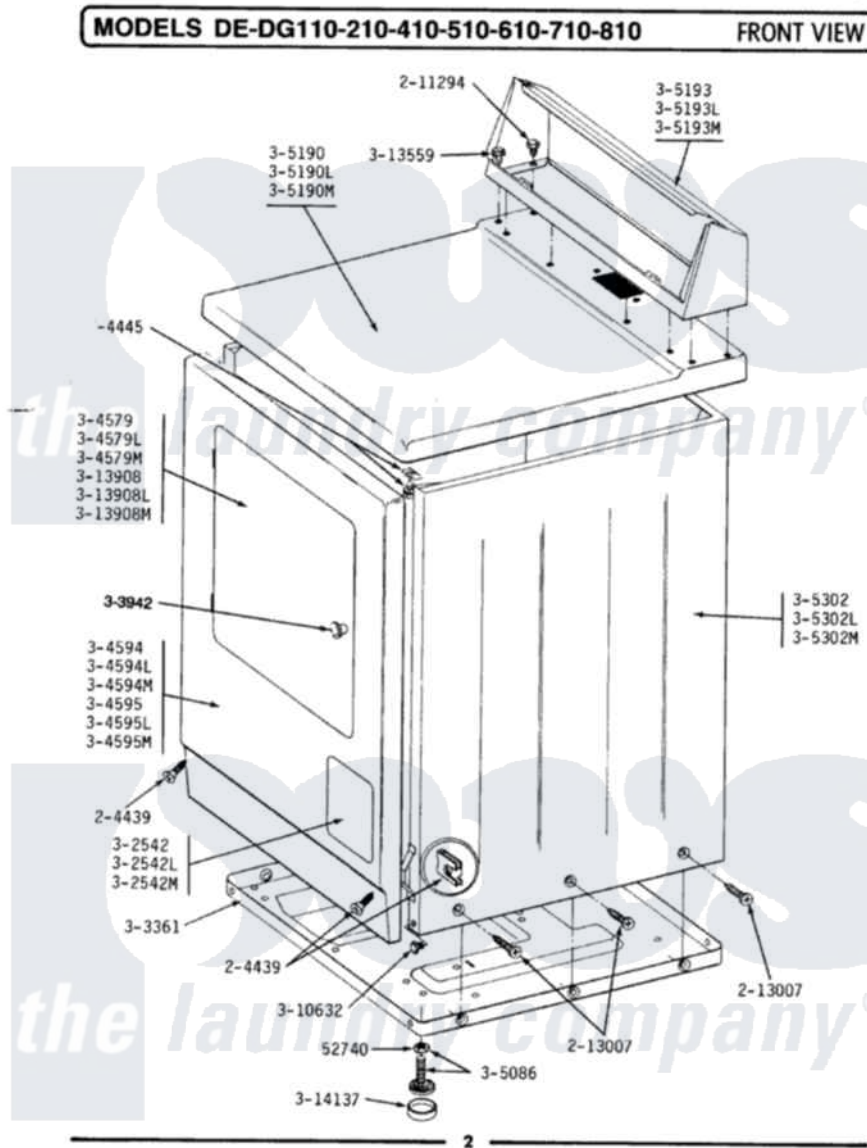

Maytag GDG410 03 - FRONT VIEW

Maytag [Residential Maytag GDG410 Dryer Parts](#) Parts Diagram 03 - FRONT VIEW
 Click on the part number to view part

Item	Original Part Number	Replaced By	Status	Part Description
2	204439			Screw And Fstner Assembly
3	204445			Screw And Fastener Assembly
4	211294	90767		Screw, 8A X 3/8 HeX Washer Head Tapping
5	213007			Xfor Cabinet See Cabinet, Back
7	302542L		Not Available	PART NOT USED. (DG ONLY)
8	302542M		Not Available	ACCESS DOOR-HARVEST WHEAT
9	Y303361		Not Available	BASE ASSY. (UPPER & LOWER)
12	304579M		Not Available	DOOR-HARVEST WHEAT
15	304594M	3369903		Dishrack
16	304595	3369903		Dishrack
17	304595L		Not Available	FRONT PANEL-ALMOND
18	304595M		Not Available	FRONT PANEL-HARVEST WHEAT
19	Y305086			Adjustable Leg And Nut

22	305190M	Not Available	TOP COVER-HARVEST WHEAT
25	305193M	Not Available	CONSOLE-HARVEST WHEAT
28	305302M	Not Available	CABINET-HARVEST WHEAT
29	303942	Not Available	KNOB AND SCREW
30	Y310632	1163839	Screw
31	Y313559		Screw
34	313908M	Not Available	DOOR PANEL-HARVEST WHEAT
35	Y314137		Foot, Rubber