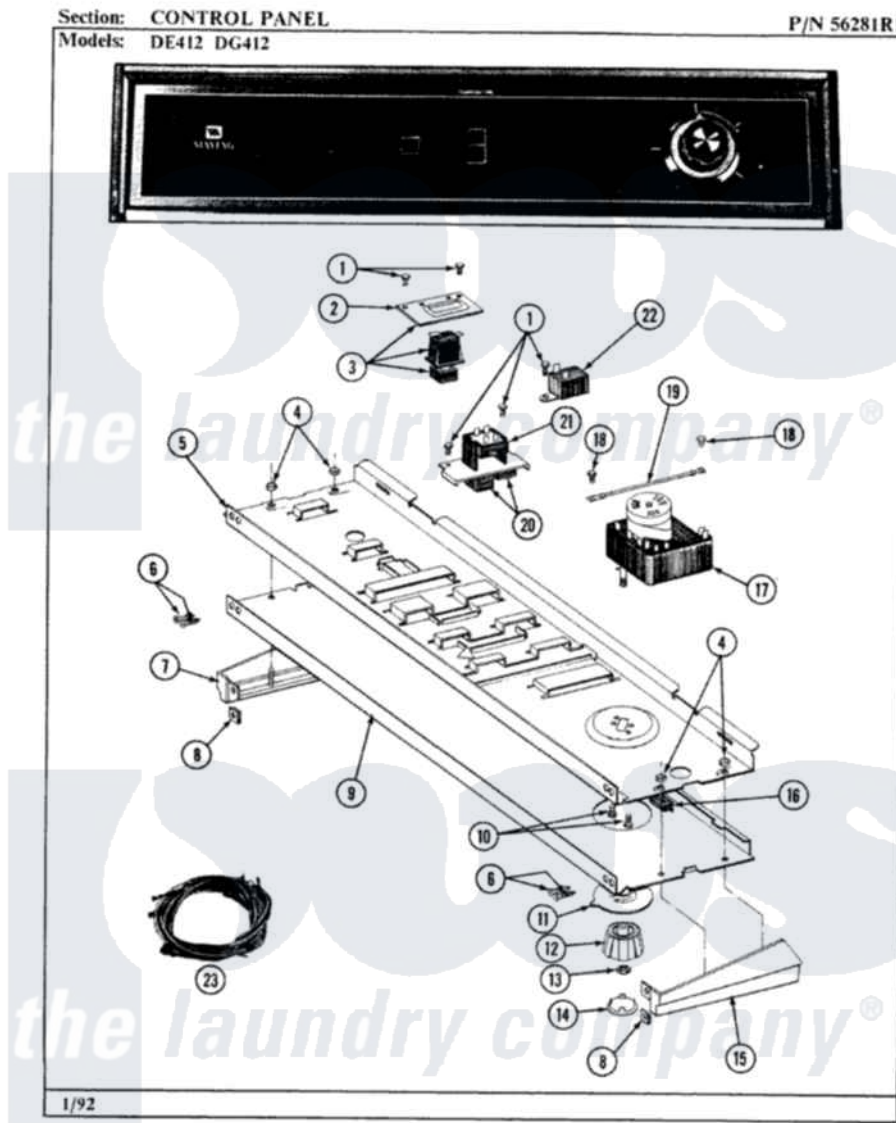

# Maytag GDG412 01 - CONTROL PANEL

10

Maytag [Residential Maytag GDG412 Dryer Parts](#) Parts Diagram 01 - CONTROL PANEL  
Click on the part number to view part

Item	Original Part Number	Replaced By	Status	Part Description
1	211168	<a href="#">W10139210</a>		Screw, 8-18 X 5/16
2	314177		Not Available	BRACKET FOR START SWITCH
3	<a href="#">306533</a>			Switch, Push/To/Start W/Bkt
4	<a href="#">214872</a>			Palnut, End Cap Note: Nut, Lamp Holder
5	<a href="#">314184</a>			Back Up Plate
6	<a href="#">210932</a>			Screw, No.8 X 9/16 Ctsk Note: Screw, Inlet Duct
7	<a href="#">214815</a>			End Cap F/Control Panel-LH
8	<a href="#">214894</a>			Fastener, End Cap
9	305882		Not Available	CONTROL PANEL
"	306382		Not Available	CONTROL PANEL
10	910708	<a href="#">488234</a>		Screw 8-32 X 1/4
11	314422	<a href="#">33001500</a>		Dial, Timer Indicator
12	<a href="#">314421</a>			Knob For Timer
13	<a href="#">312273</a>			Nut, Control Knob

14	215164	Not Available	CAP FOR KNOB
15	<a href="#">214816</a>		End Cap F/Control Panel-RH
16	<a href="#">214897</a>		Pad, Control Panel
17	<a href="#">305448</a>		Timer
18	211294	<a href="#">90767</a>	Screw, 8A X 3/8 HeX Washer Head Tapping
19	<a href="#">204807</a>		Ground Wire, Supp. Plte To Top Cover
20	<a href="#">215210</a>		Button For Switch
21	<a href="#">305963</a>		Temperature Switch
22	305205	<a href="#">694419</a>	Mini-Buzzer
23	<a href="#">306179</a>		Main Wire Harness
"	<a href="#">306805</a>		Wire Harness
"	305342	Not Available	MAIN WIRE HARNESS