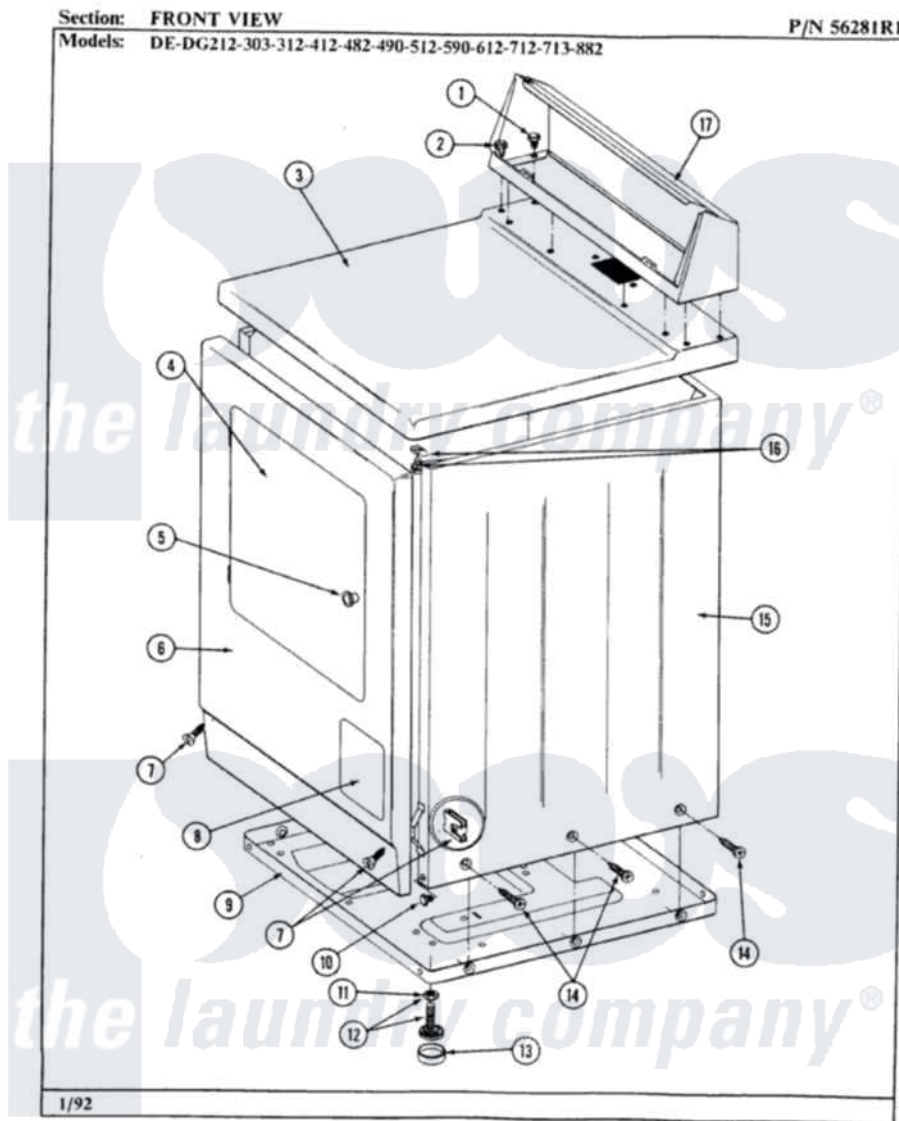

Maytag GDG412 04 - FRONT VIEW

26

Maytag [Residential Maytag GDG412 Dryer Parts](#) Parts Diagram 04 - FRONT VIEW
 Click on the part number to view part

Item	Original Part Number	Replaced By	Status	Part Description
1	211194		Not Available	LOCK WASHER
2	Y313559			Screw
3	307104M		Not Available	TOP COVER ASSY
4	306668M		Not Available	DOOR, HARVEST WHEAT
5	303942		Not Available	KNOB AND SCREW
6	304594M	3369903		Dishrack
7	204439			Screw And Fstner Assembly
8	302542M		Not Available	ACCESS DOOR-HARVEST WHEAT
9	Y303361		Not Available	BASE ASSY. (UPPER & LOWER)
10	Y310632	1163839		Screw
11	Y052740	62739		Nut, Lock
12	Y305086			Adjustable Leg And Nut
13	Y314137			Foot, Rubber
14	213007			Xfor Cabinet See Cabinet, Back

15	305302M	Not Available	CABINET-HARVEST WHEAT
16	204445		Screw And Fastener Assembly
17	305193M	Not Available	CONSOLE-HARVEST WHEAT