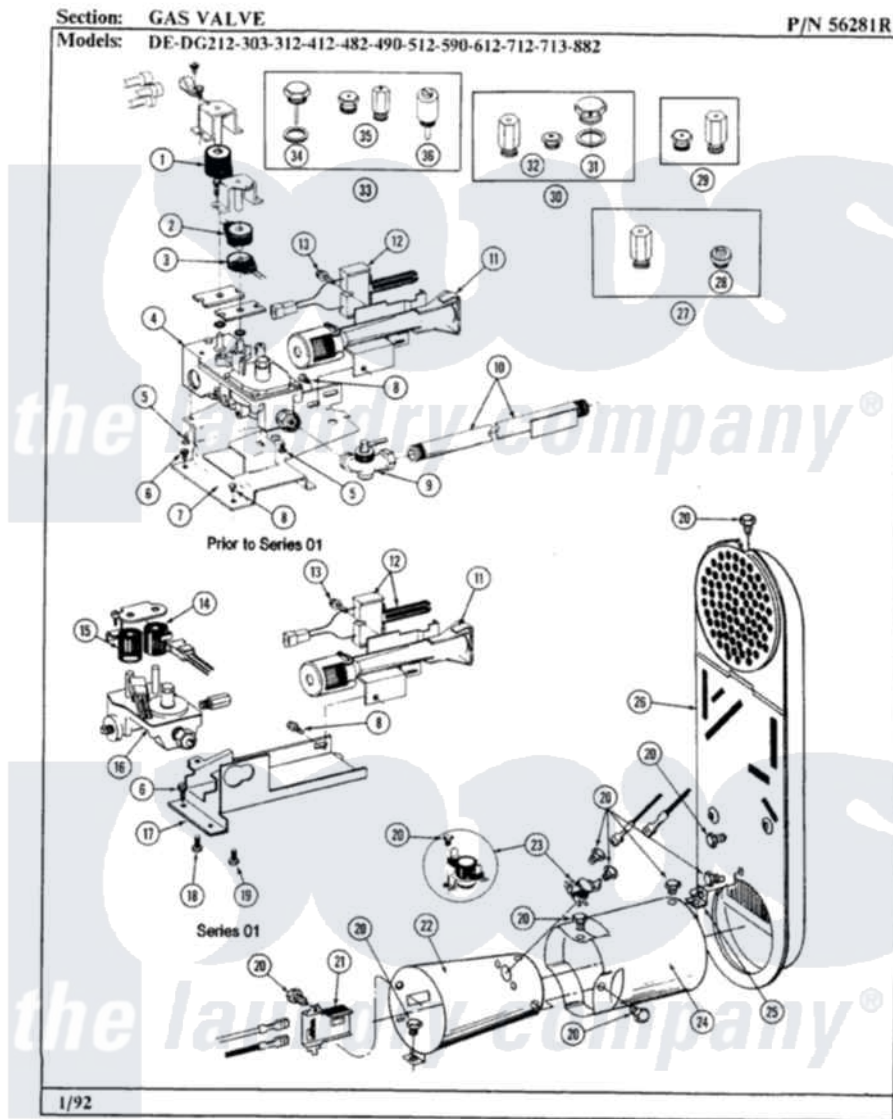

Maytag GDG412 05 - GAS VALVE

38

Maytag [Residential Maytag GDG412 Dryer Parts](#) Parts Diagram 05 - GAS VALVE

[Click on the part number to view part](#)

Item	Original Part Number	Replaced By	Status	Part Description
1	305603			Secondary Coil
2	305604			Holding Coil
3	305605			Booster Coil
4	W10116794			Gas Valve
5	211410			Screw, HeX Head No.8 X 3/8 Inch
6	Y313561			Screw---NA
7	312929			Gas Valve Bracket
8	Y310632	1163839		Screw
9	Y303349			Angle Shut-Off, Gas Valve
10	Y303383	33001735		Pipe And Bracket Assembly Series 18 Not Needed Use Vavle
11	304974	33002793		Burner Assembly
12	304970	4391996		Ignitor
13	304971			Screw Note: Screw, Igniter
14	306105	694540		Coil, 60 Hz

15	306106		Coil, Holding And Booster--W
16	306176		Valve, Gas
17	314566		Gas Control Bracket
18	314082	90767	Screw, 8A X 3/8 HeX Washer Head Tapping
19	Y313559		Screw
20	211294	90767	Screw, 8A X 3/8 HeX Washer Head Tapping
21	Y303377	338906	Radiant, Sensor
22	Y303368		Cone, Combustion
23	303395		Thermostat, Hi-Limit
24	Y303841		Cone, Extension
25	Y312890		Retainer, Heater Chamber
26	Y303369		Inlet Duct Assembly
27	306204	33002924	Gas Conv K
28	314602	694424	Leak, Limiter
29	305862	Not Available	MAIN BURNER ORIFICE KIT-MIX
"	305860	Not Available	MAIN BURNER ORIFICE KIT-NAT
"	305861	Not Available	MAIN BURNER ORIFICE KIT-LPG
30	Y304672		Conversion Kit-LPG To Nat.
31	302809		Screw Assembly - Leak Limit
32	305860	Not Available	MAIN BURNER ORIFICE KIT-NAT
33	Y306195	MAL9000AXX	LP Gas Con
34	302810		Screw Assembly - Blue Block Ope
35	305861	Not Available	MAIN BURNER ORIFICE KIT-LPG
36	306184	Not Available	PLUG, BLOCKING (LPG REGULATOR)