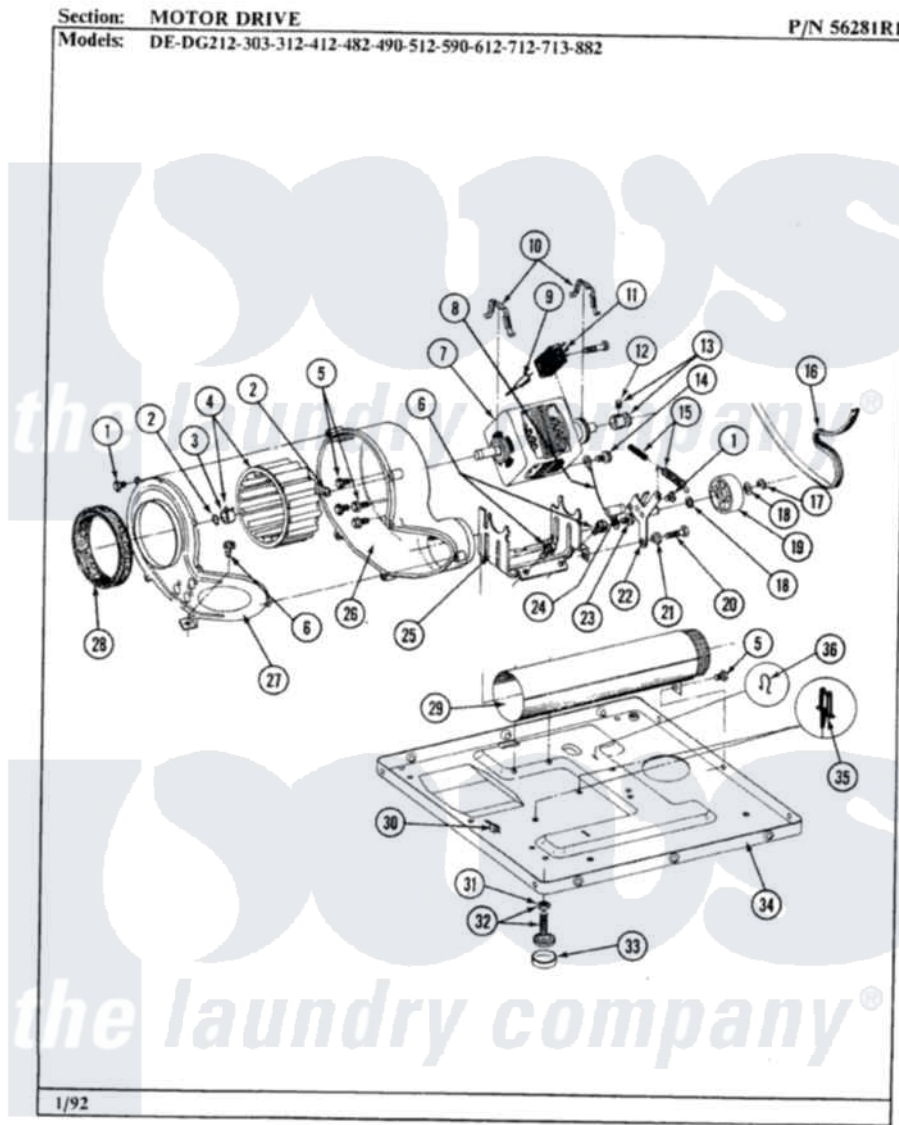

Maytag GDG412 06 - MOTOR DRIVE

-40

Maytag [Residential Maytag GDG412 Dryer Parts](#) Parts Diagram 06 - MOTOR DRIVE
 Click on the part number to view part

Item	Original Part Number	Replaced By	Status	Part Description
1	Y312961	W10116751		Screw
2	410233	9703438		Ring-Retrn
3	312967			Clamp, Blower Housing
4	Y303836			Blower Wheel Assembly And Clamp
5	Y310632	1163839		Screw
6	Y313561			Screw---NA
7	Y303358	W10410999		Motor-Drive
8	901220			Ground Wire
9	306448		Not Available	WIRE
10	Y015825			Clip, Motor To Motor Support
11	Y303877		Not Available	SWITCH, MOTOR EXTERNAL START No.303358-2, No.303358-4, 303358-7
"	Y303879			Switch, Motor External Start
"	306207		Not Available	(PROD. No.303358-8 & No.303358-9)
12	Y053241			Set Screw, Motor Pulley

13	Y305185	6-3051850	Pulley- MO
14	910343	488234	Screw 8-32 X 1/4
15	Y303945		IDLER SPRING ASSY. W/PLUG
16	Y312959		Poly "V" Belt For Tumbler
17	312958	354987	Ring, Retaining
18	Y312527		Washer, Idler Shaft
19	Y303705	6-3037050	Pulley- ID
20	Y014874		Screw, Idler Arm And Sleeve
21	Y312894	315772	Sleeve, Idler Arm
22	Y303363	6-3033630	Idler Arm
23	211294	90767	Screw, 8A X 3/8 HeX Washer Head Tapping
24	Y313582	W10116756	Spacer
25	312897		Not Available
26	Y312893		SUPPORT, MOTOR
27	314846		Housing, Blower
"	Y312895		Not Available
28	Y312901		COVER FOR BLOWER---NA
29	Y303442		Seal, Housing Cover
30	Y310376		EXHAUST DUCT ASSEMBLY
31	Y052740	62739	Clip, Door Switch Harness
32	Y305086		Nut, Lock
33	Y314137		Adjustable Leg And Nut
34	Y303361		Not Available
35	Y313262	W10116752	Foot, Rubber
36	410490		BASE ASSY. (UPPER & LOWER)
			Retainer-
			Spring, Retainer Wire Harness